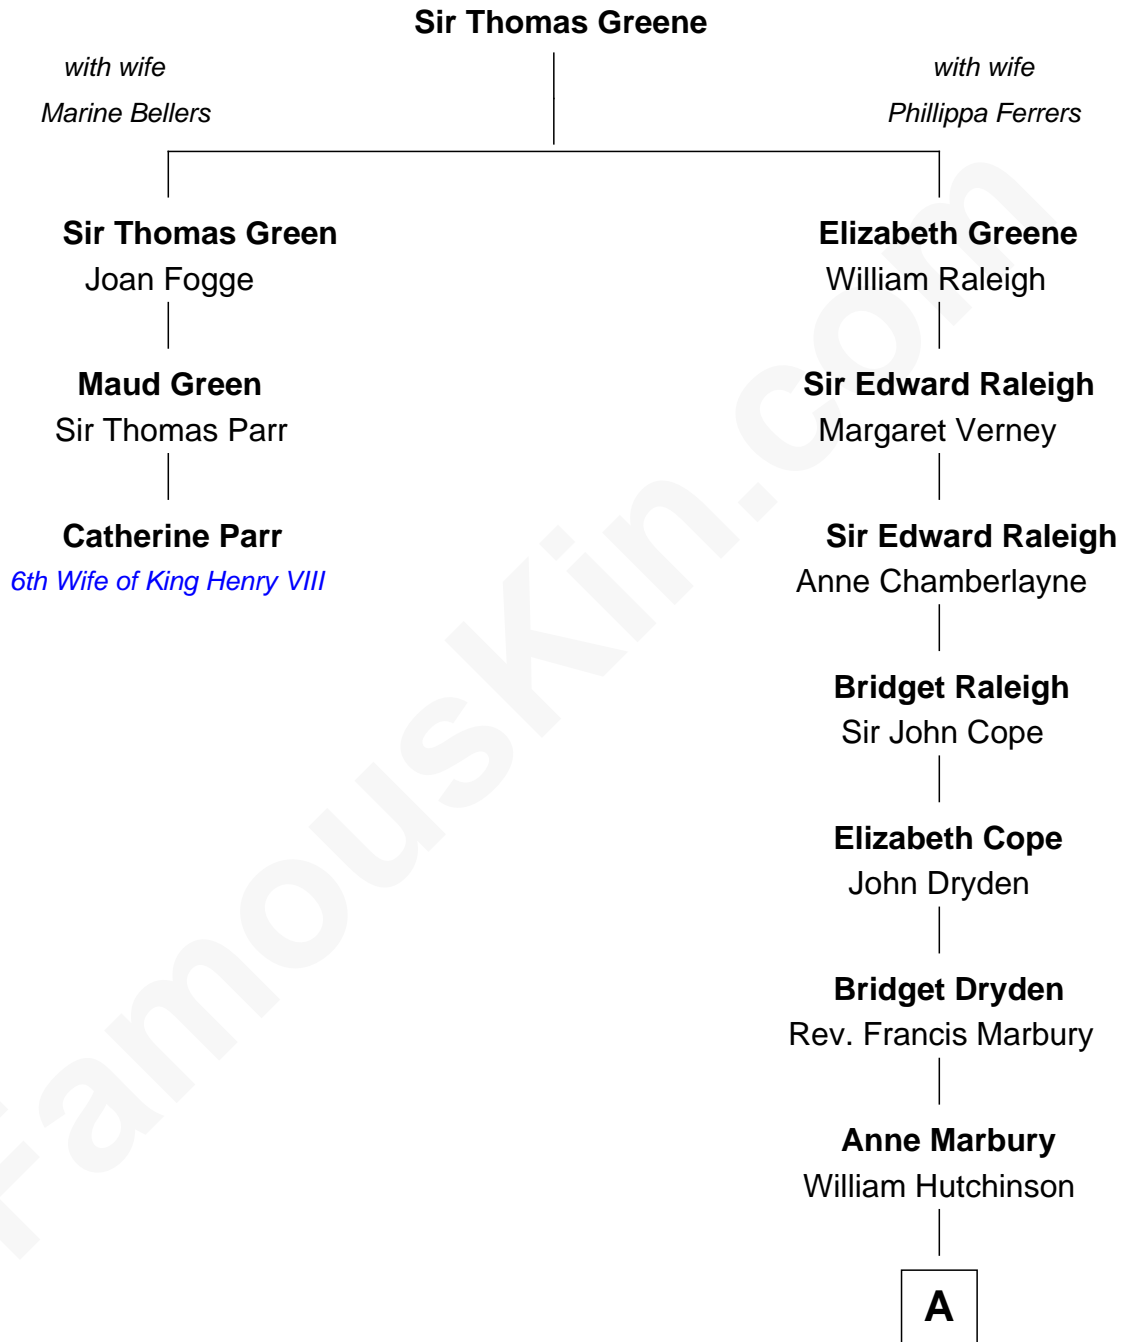

FamousKin.com Relationship Chart of

Catherine Parr

6th Wife of King Henry VIII

2nd cousin 17 times removed of

Treat Williams

TV & Movie Actor

A

Bridget Hutchinson
Gov. John Sanford

Eliphal Sanford
Bartholomew Stratton

Ann Stratton
Tobias Atkins

Eliphal Atkins
Samuel Tyley

Katherine Tyley
Col. Theophilus Miles

Catherine Miles
Nathaniel Smith

William Smith
Anne Pardee

Selina Smith
Samuel Andrew

George Sydney Andrew
Harriett Louisa Scott

George Willey Andrew
Mary Abigail Gillette

B

B

—
Treat Payne Andrew

Eleanor Barnum

—
Marian Andrew

Richard Norman Williams