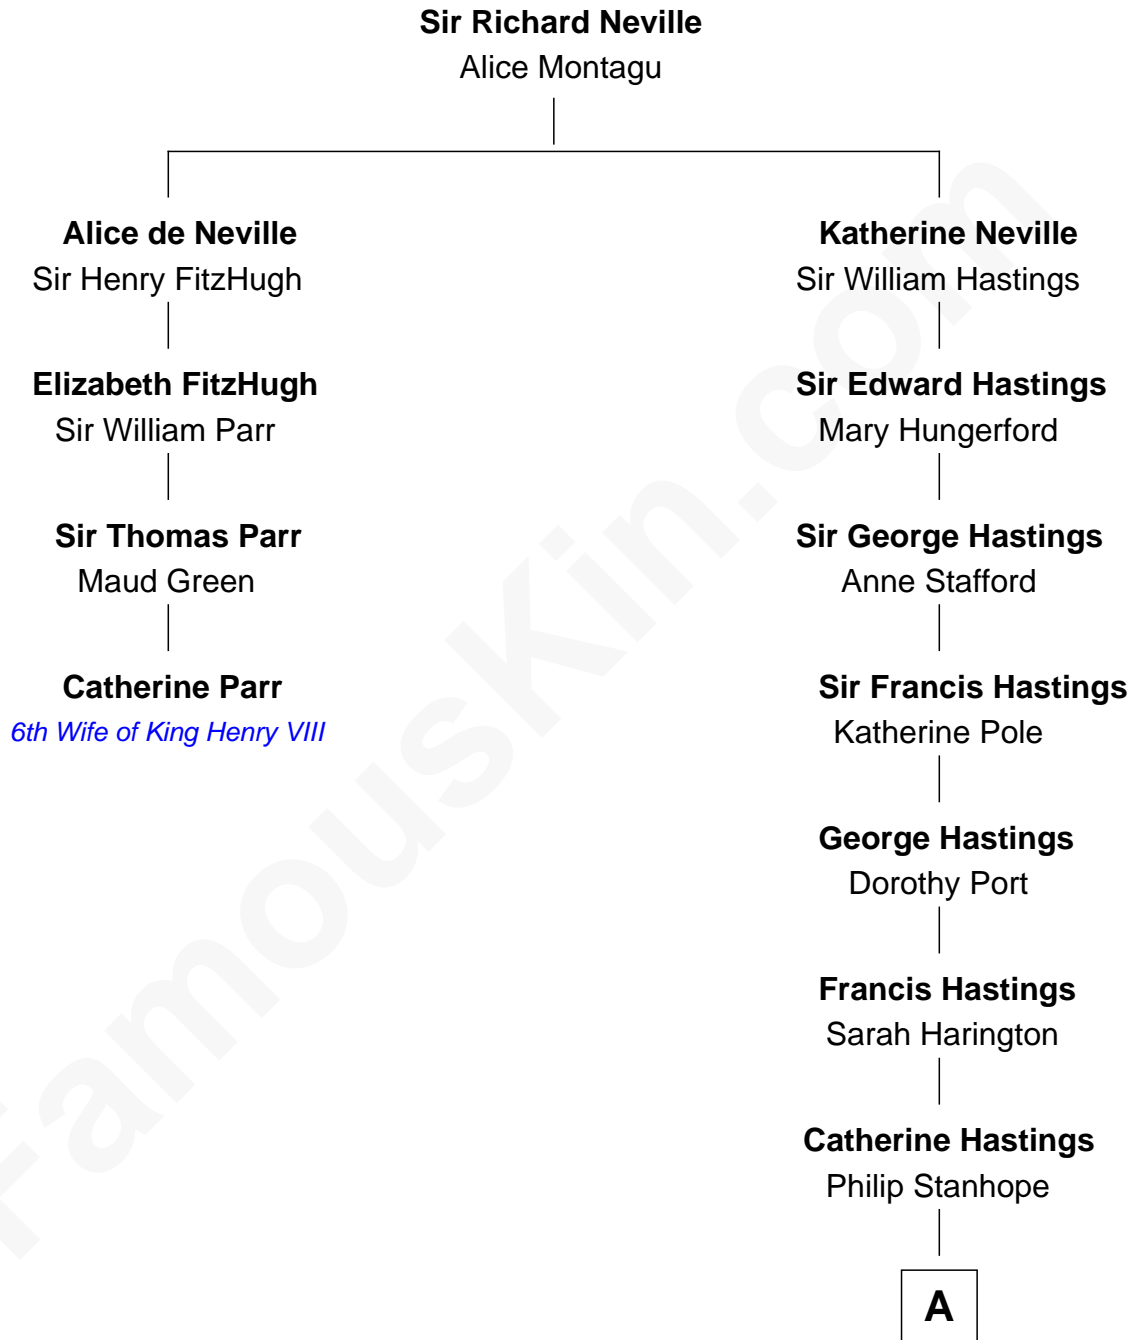

FamousKin.com Relationship Chart of

Catherine Parr

6th Wife of King Henry VIII

3rd cousin 10 times removed of

Lewis Carroll

Author of Alice in Wonderland

A

—
Sarah Stanhope
Sir Richard de Hoghton

—
Sir Charles Hoghton
Mary Skeffington

—
Lucy Hoghton
Thomas Lutwidge

—
Henry Lutwidge
Jane Molyneux

—
Charles Lutwidge
Elizabeth Anne Dodgson

—
Frances Jane Lutwidge
Rev. Charles Dodgson

—
Lewis Carroll
Author of Alice in Wonderland