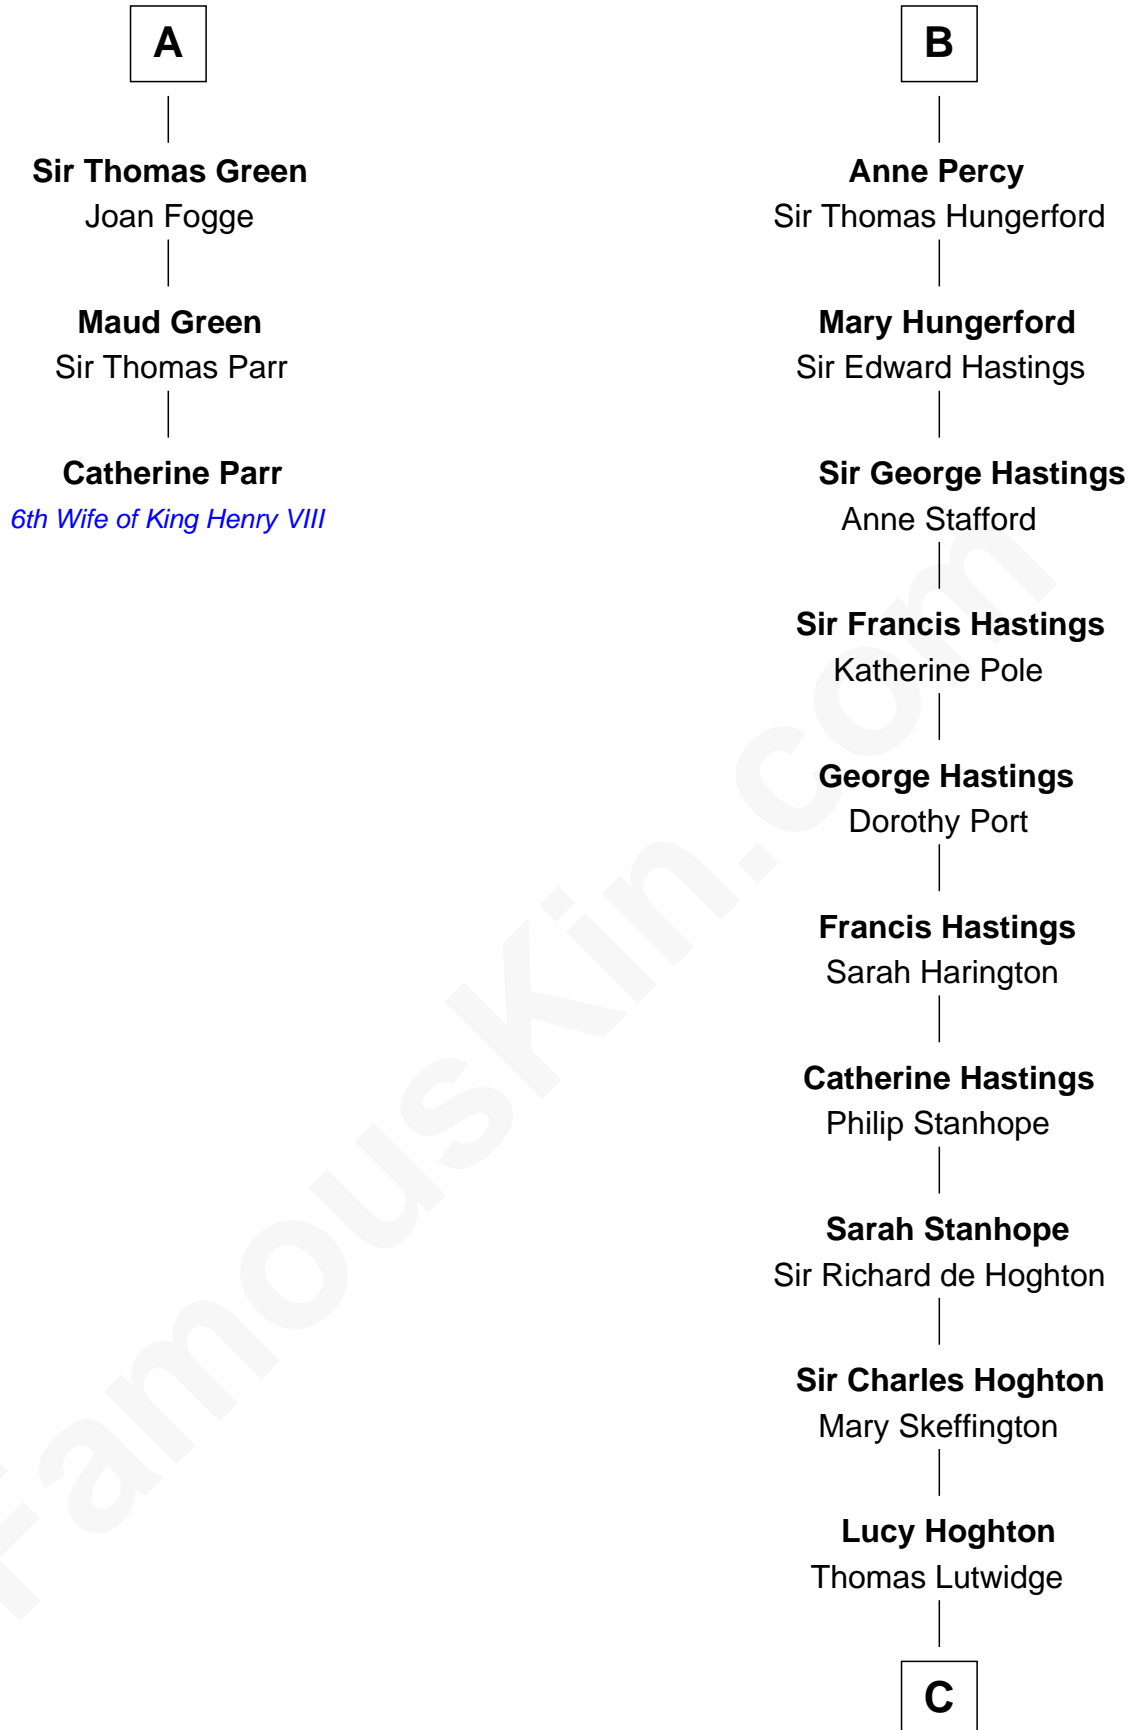

FamousKin.com Relationship Chart of

Catherine Parr

6th Wife of King Henry VIII

9th cousin 11 times removed of

Lewis Carroll

Author of Alice in Wonderland

Sir John FitzGeoffrey

Isabel le Bigod