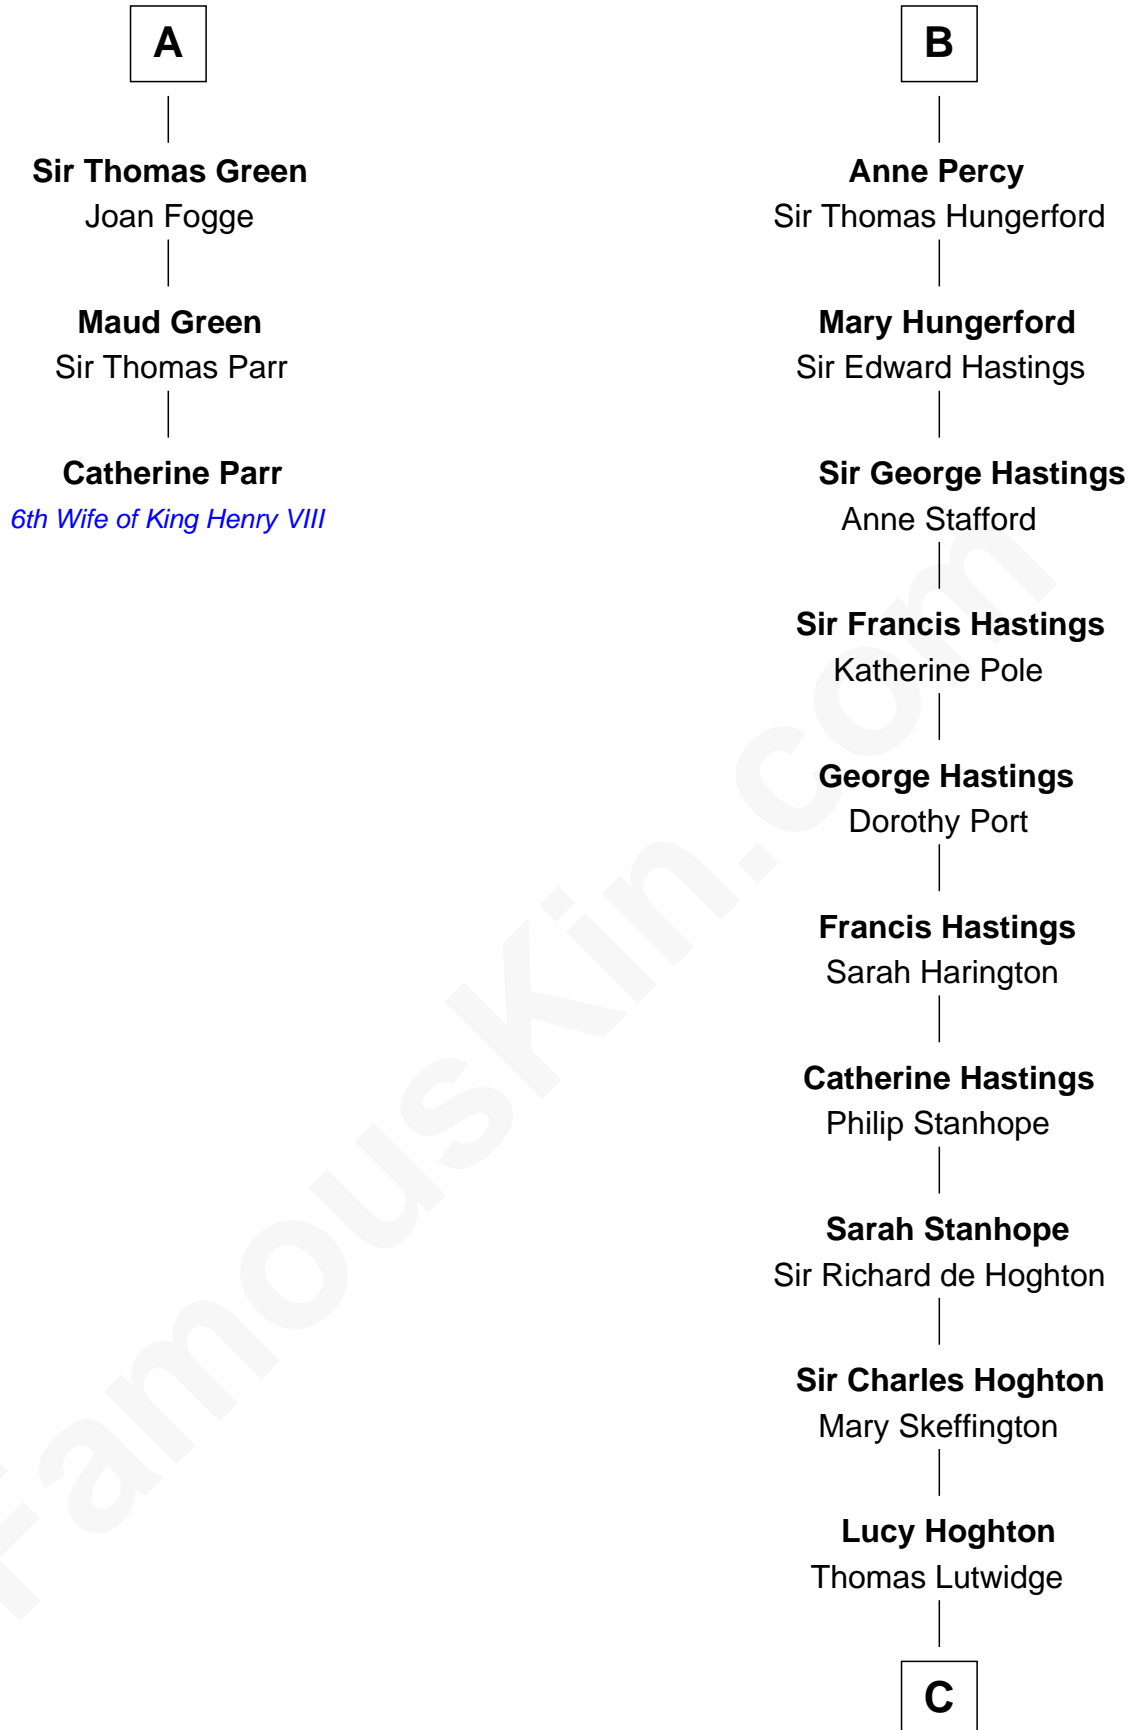

# FamousKin.com Relationship Chart of

**Catherine Parr**

*6th Wife of King Henry VIII*

9th cousin 11 times removed of

**Lewis Carroll**

*Author of Alice in Wonderland*

**C**

Henry Lutwidge

Jane Molyneux

Charles Lutwidge

Elizabeth Anne Dodgson

Frances Jane Lutwidge

Rev. Charles Dodgson

Lewis Carroll

*Author of Alice in Wonderland*

FamousKin.com