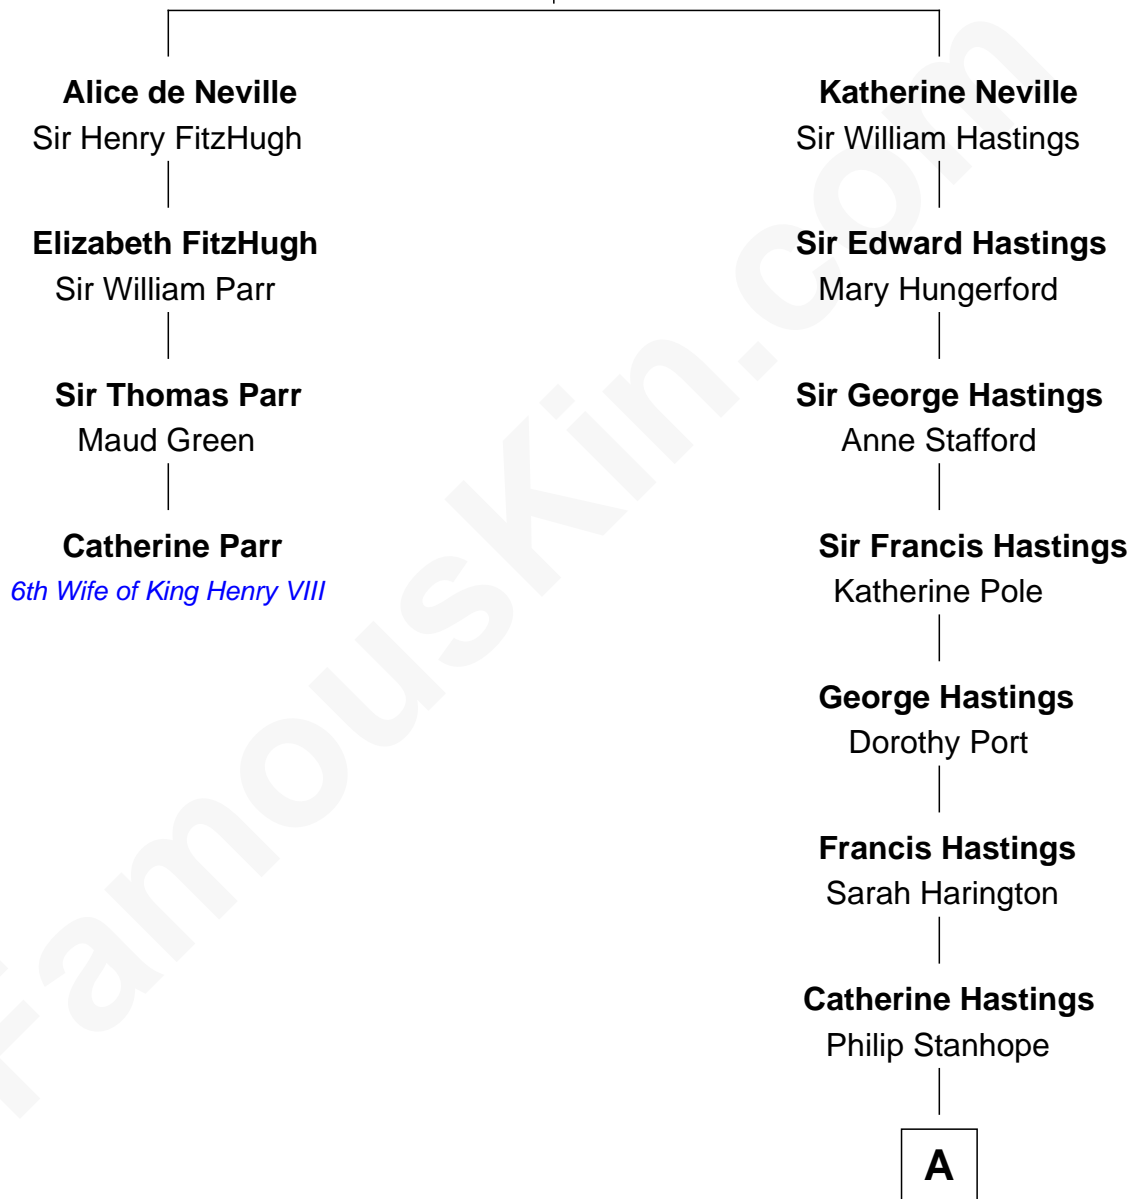

# FamousKin.com Relationship Chart of

**Catherine Parr**

*6th Wife of King Henry VIII*

3rd cousin 11 times removed of

**E. M. Forster**

*English Novelist*

**Sir Richard Neville**

Alice Montagu

**A**

**Sarah Stanhope**  
Sir Richard de Hoghton

**Sir Charles Hoghton**  
Mary Skeffington

**Mary Hoghton**  
Samuel Watson

**Lucy Watson**  
John Thornton

**Henry Thornton**  
Marianne Sykes

**Laura Thornton**  
Charles Forster

**Edward Morgan Llewellyn Forster**  
Alice Clara Whichelo

**E. M. Forster**  
*English Novelist*