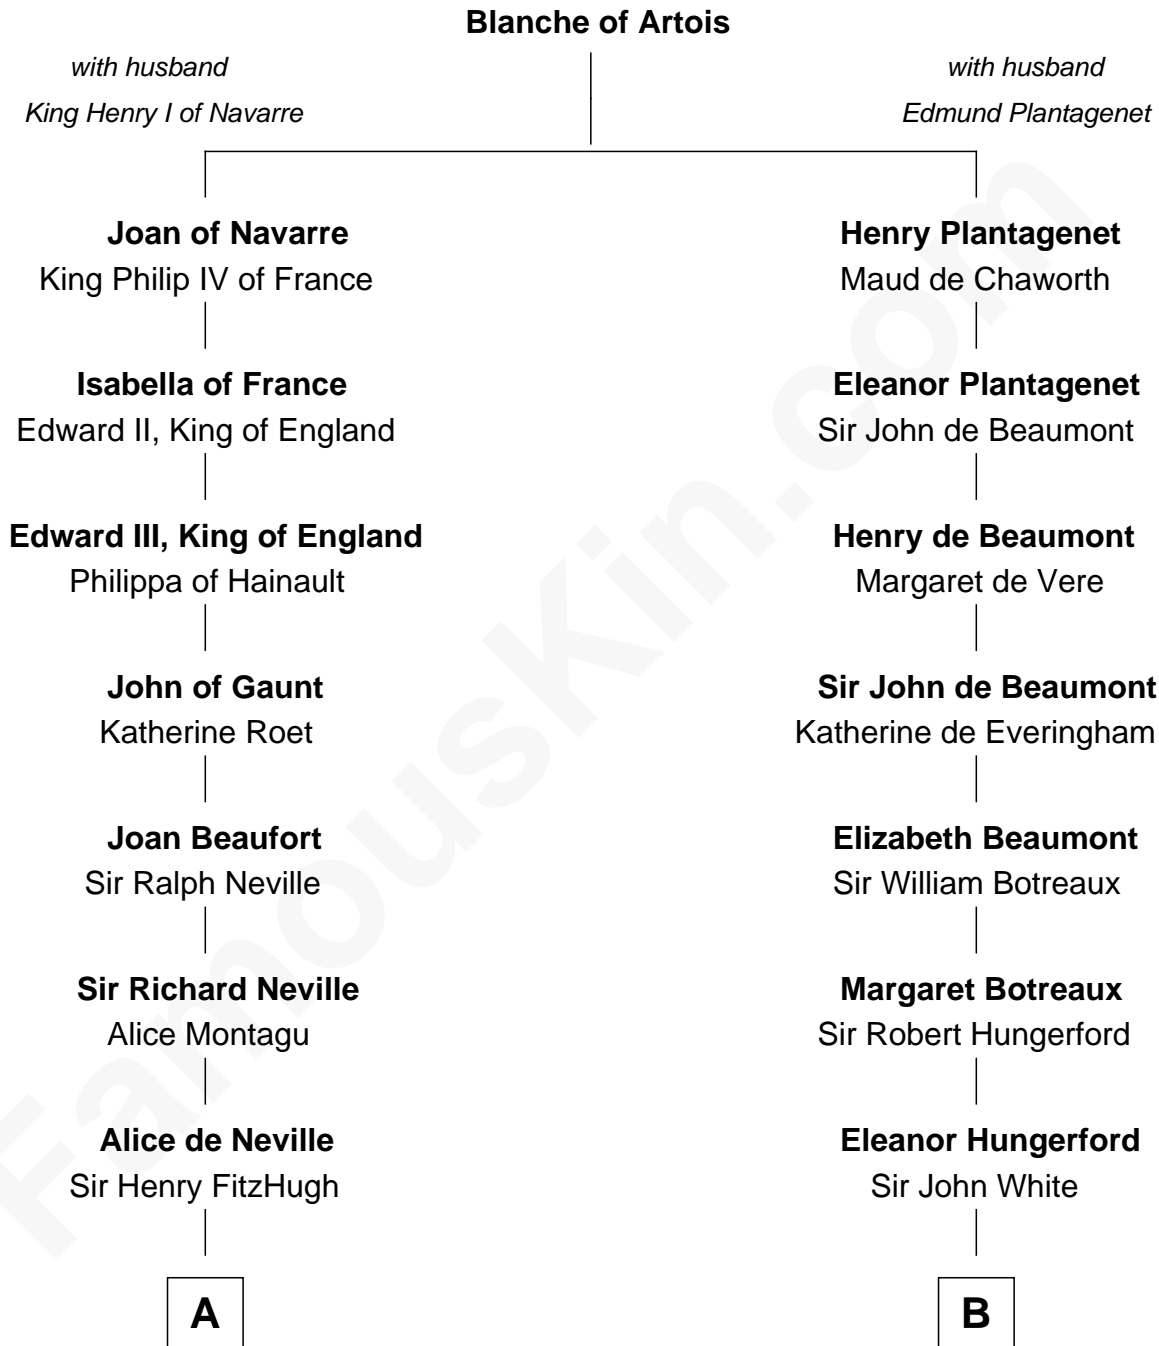

FamousKin.com Relationship Chart of

Catherine Parr

6th Wife of King Henry VIII

9th cousin 10 times removed of

Guillermo Billinghurst

31st President of Peru

C

Robert Billinghurst
Maria Francisca Agrelo

Guillermo Eugenio Billinghurst
Belisaria Angulo

Guillermo Billinghurst
31st President of Peru

FamousKin.com