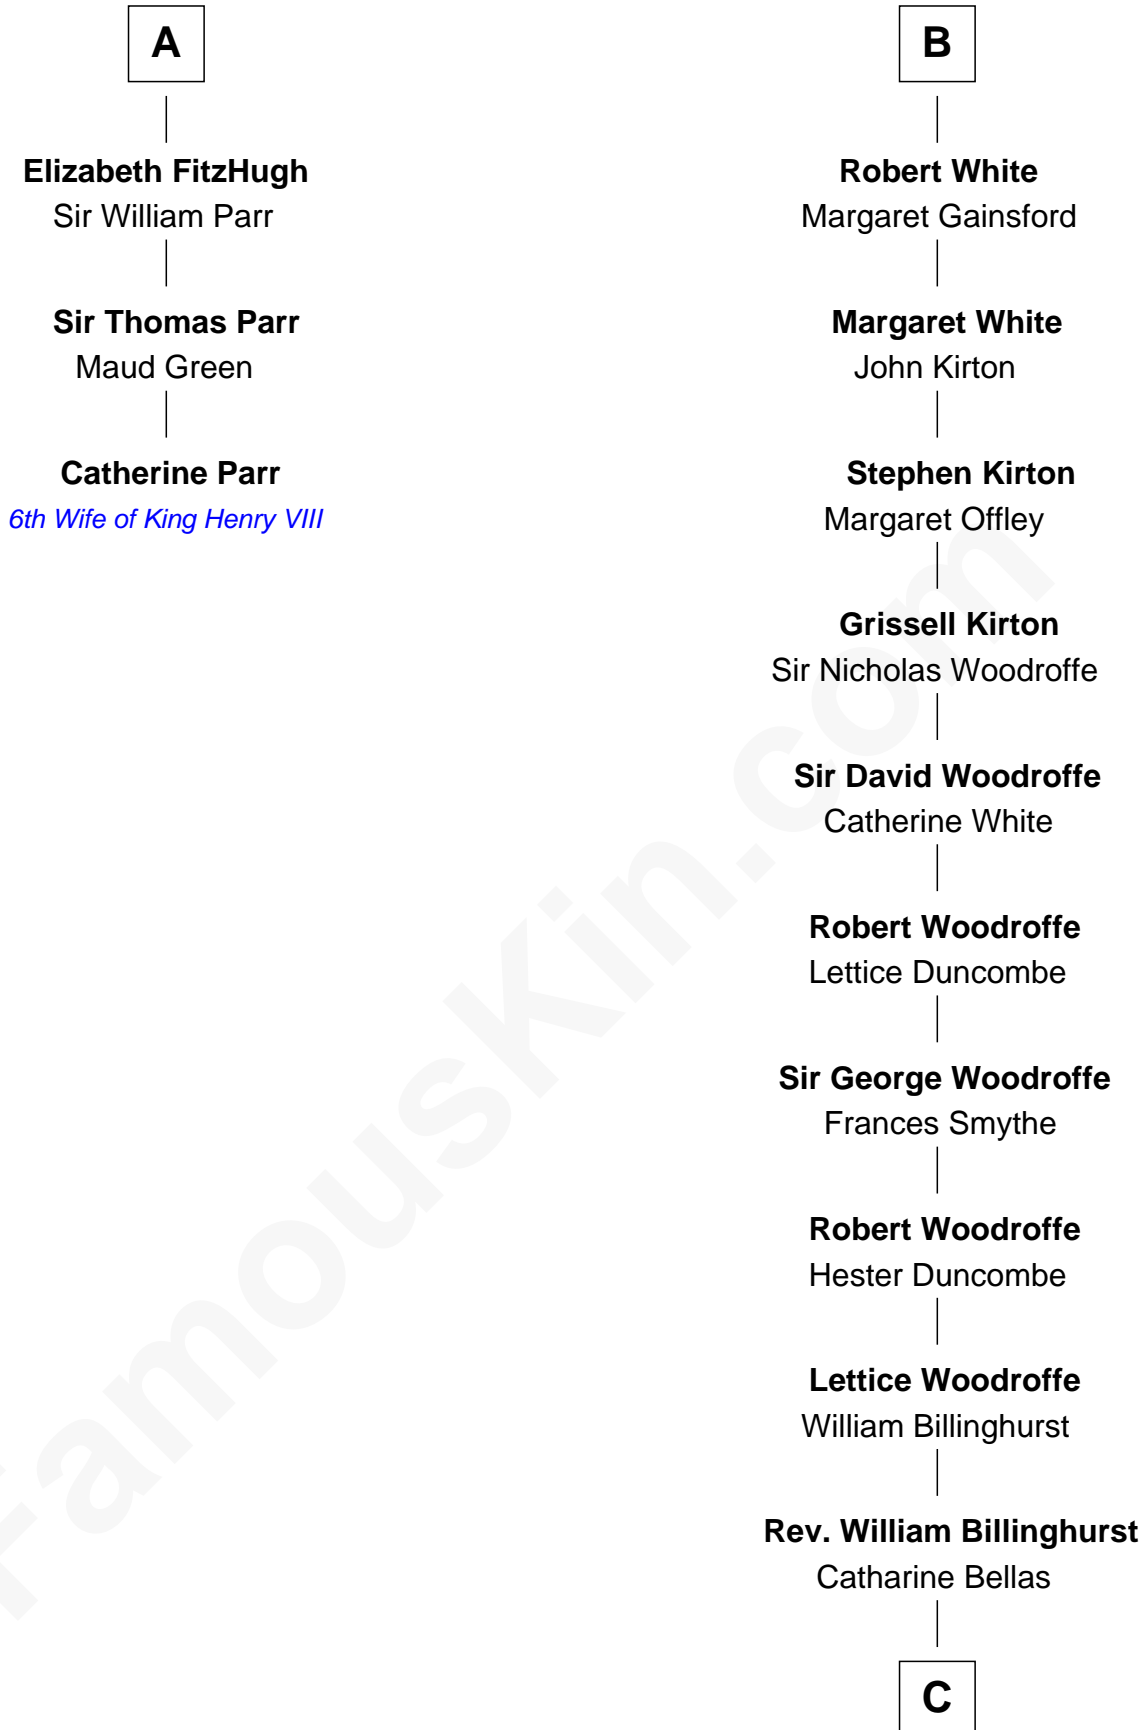

FamousKin.com Relationship Chart of

Catherine Parr

6th Wife of King Henry VIII

9th cousin 10 times removed of

Guillermo Billinghurst

31st President of Peru

C

Robert Billinghurst
Maria Francisca Agrelo

Guillermo Eugenio Billinghurst
Belisaria Angulo

Guillermo Billinghurst
31st President of Peru

FamousKin.com