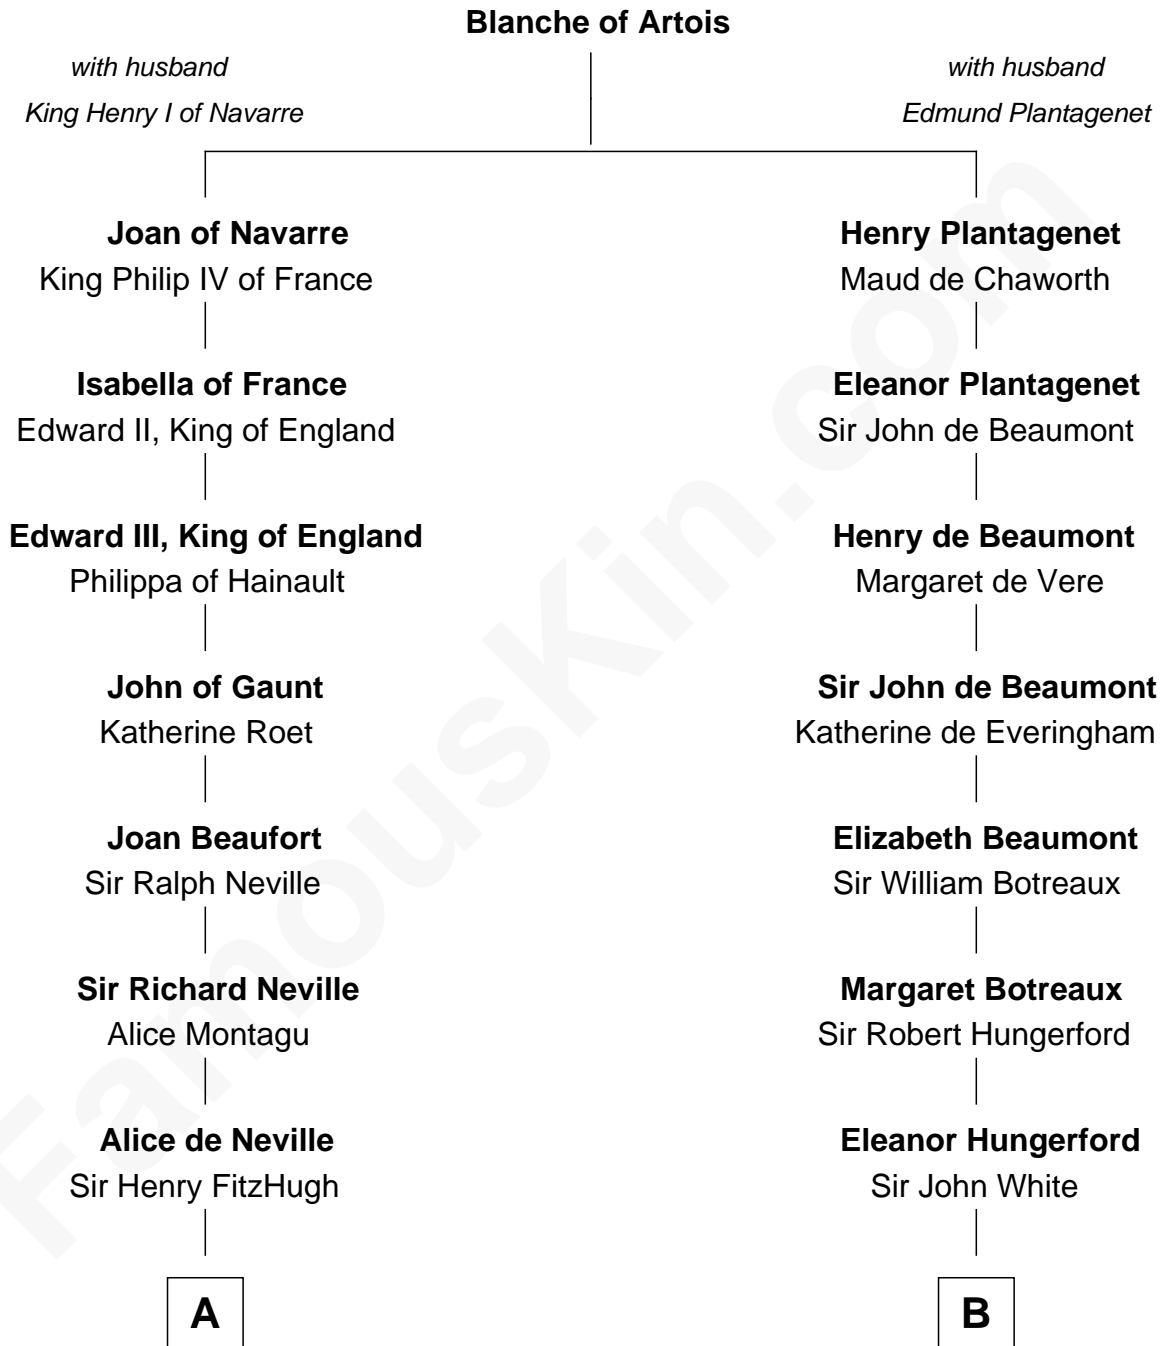

FamousKin.com Relationship Chart of

Catherine Parr

6th Wife of King Henry VIII

9th cousin 12 times removed of

Susana Ferrari Billinghamurst

Argentine Aviation Pioneer

C

Robert Billinghamurst

Maria Francisca Agrelo

Daniel Mariano Billinghamurst

Mercedes Merzano

Lisandro Billinghamurst

Ana Kidd

Rosa Laureana Billinghamurst

Alfredo Ferrari

Susana Ferrari Billinghamurst