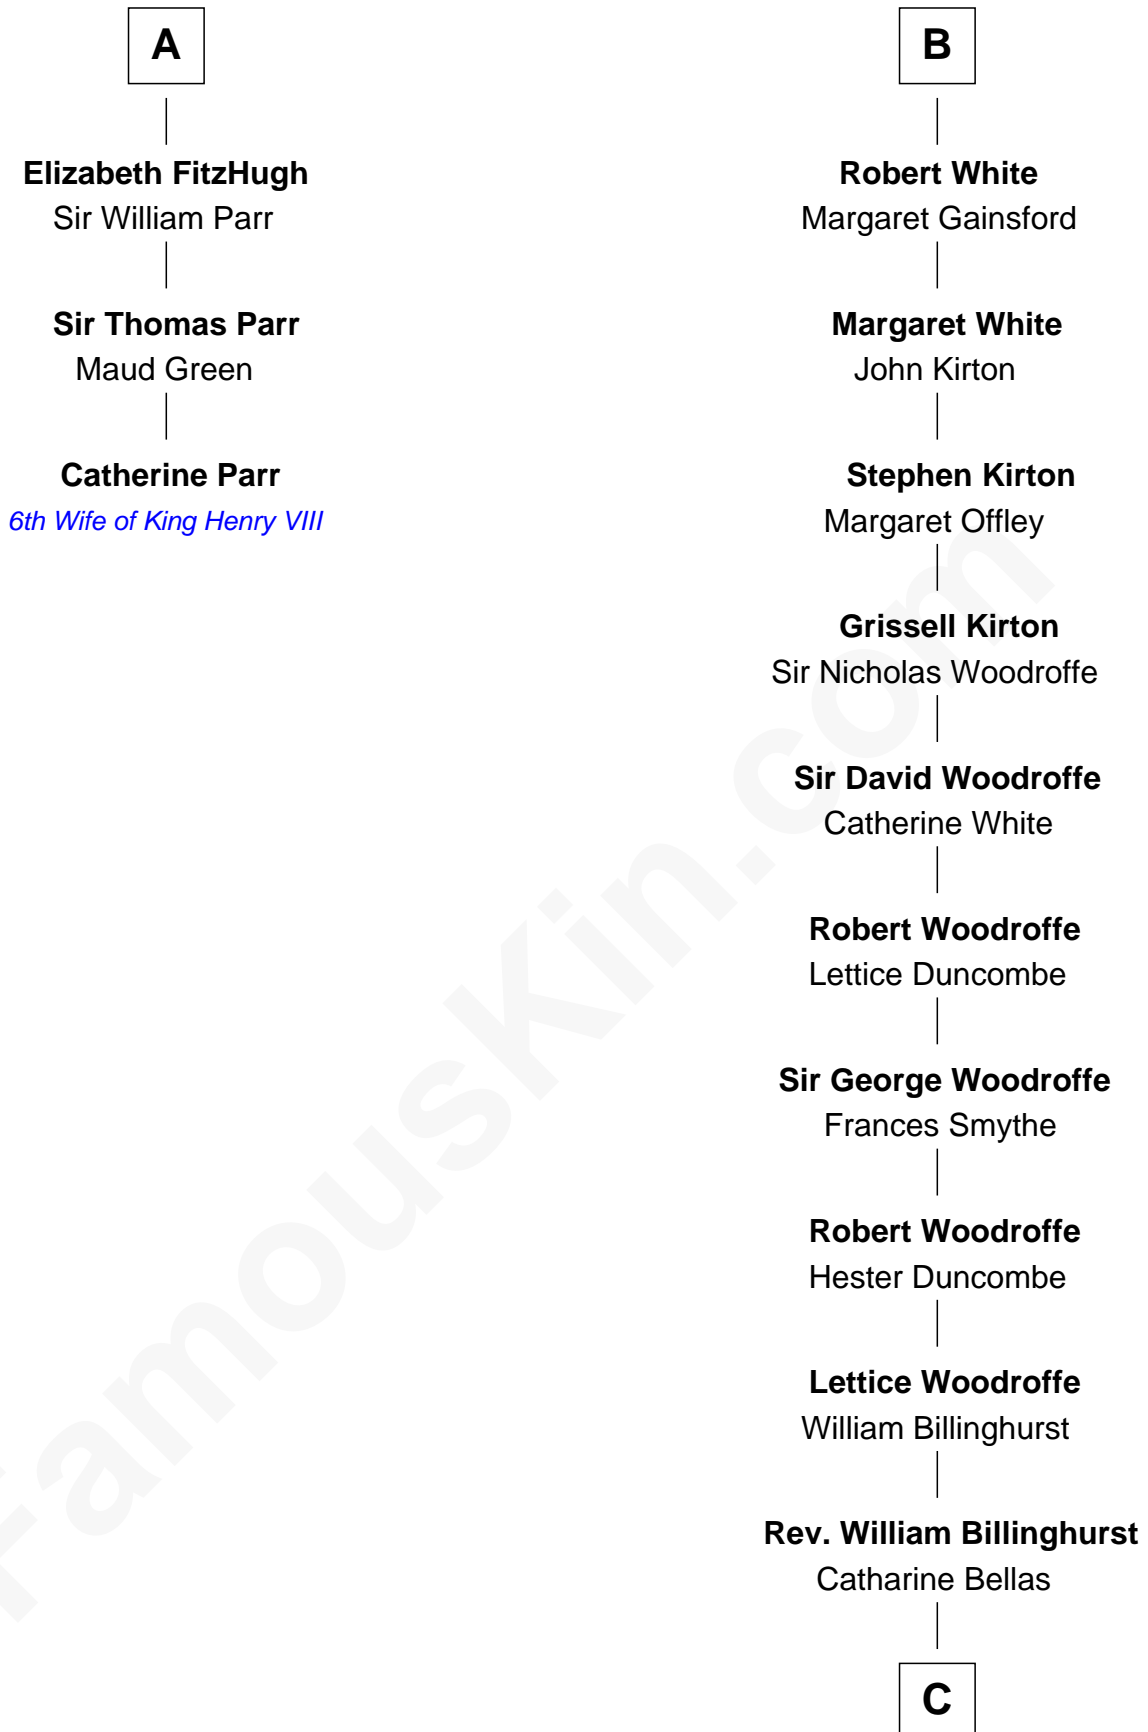

FamousKin.com Relationship Chart of

Catherine Parr

6th Wife of King Henry VIII

9th cousin 12 times removed of

Susana Ferrari Billinghamurst

Argentine Aviation Pioneer

C

Robert Billinghamurst

Maria Francisca Agrelo

Daniel Mariano Billinghamurst

Mercedes Merzano

Lisandro Billinghamurst

Ana Kidd

Rosa Laureana Billinghamurst

Alfredo Ferrari

Susana Ferrari Billinghamurst