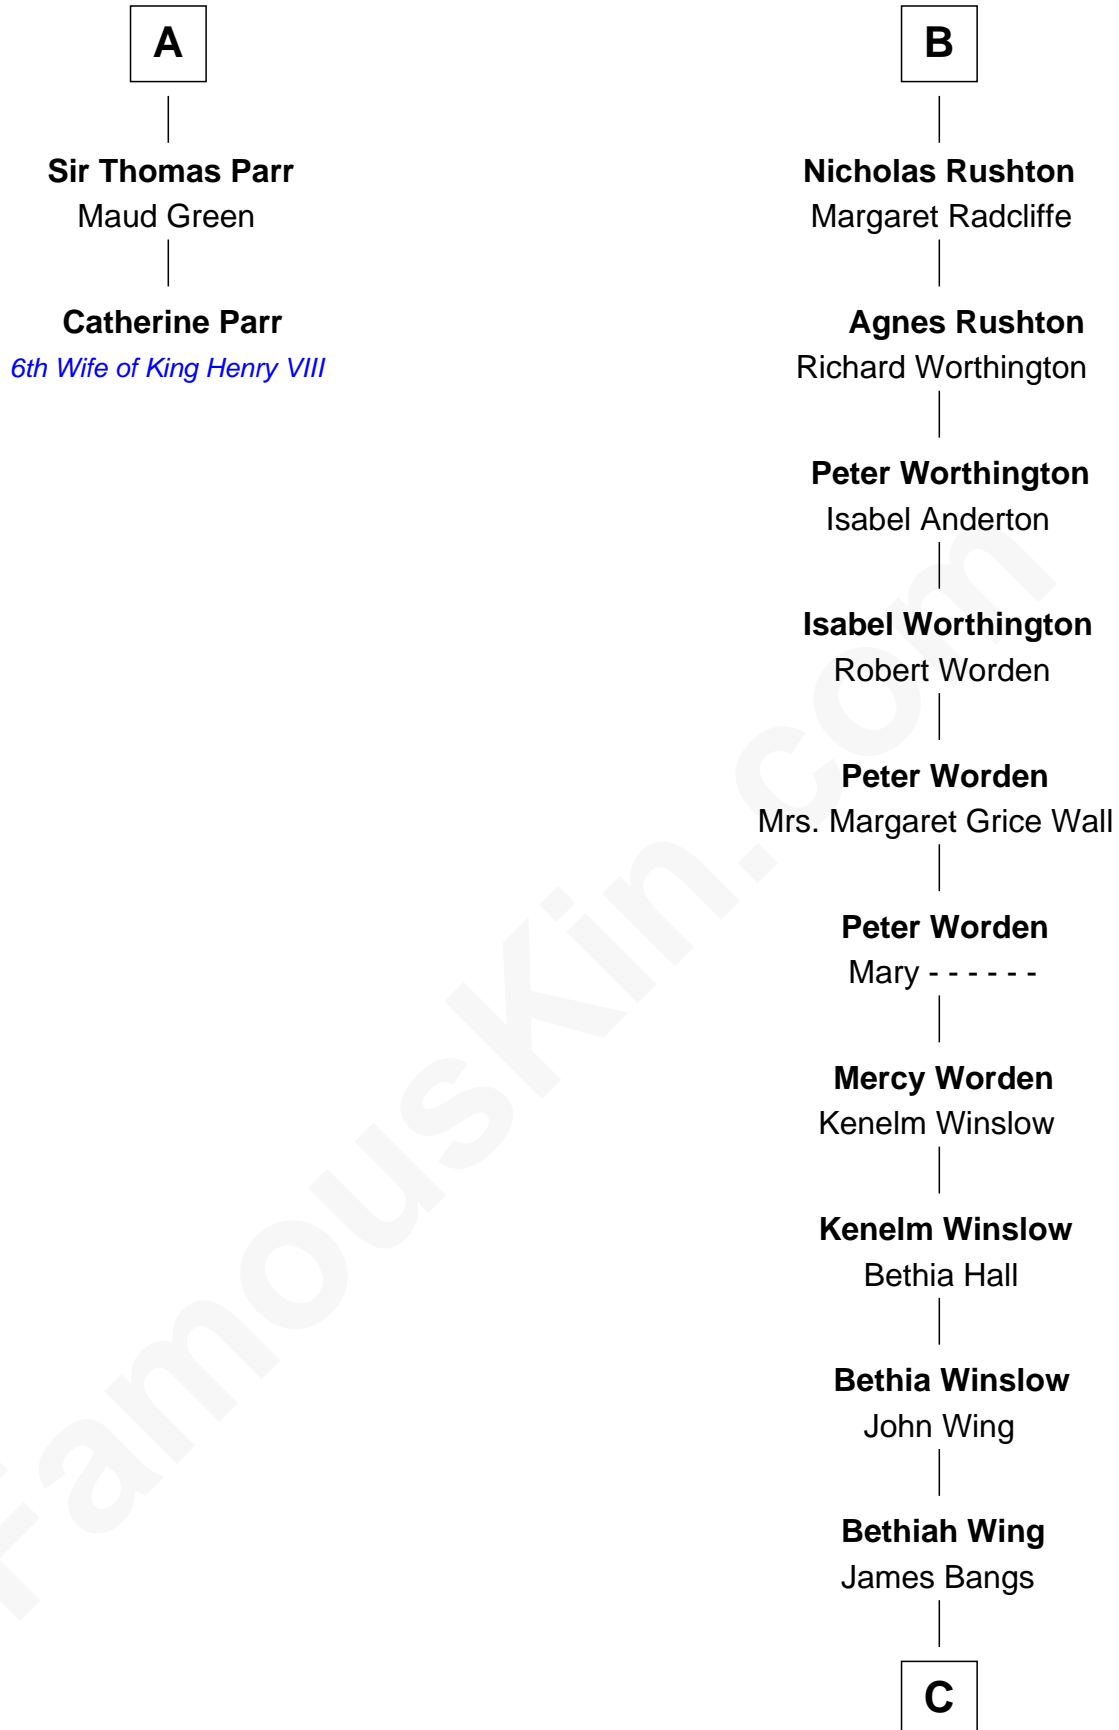

FamousKin.com Relationship Chart of

Catherine Parr

6th Wife of King Henry VIII

8th cousin 13 times removed of

Eugene Foss

45th Governor of Massachusetts

C

James Bangs
Susanna Hallett