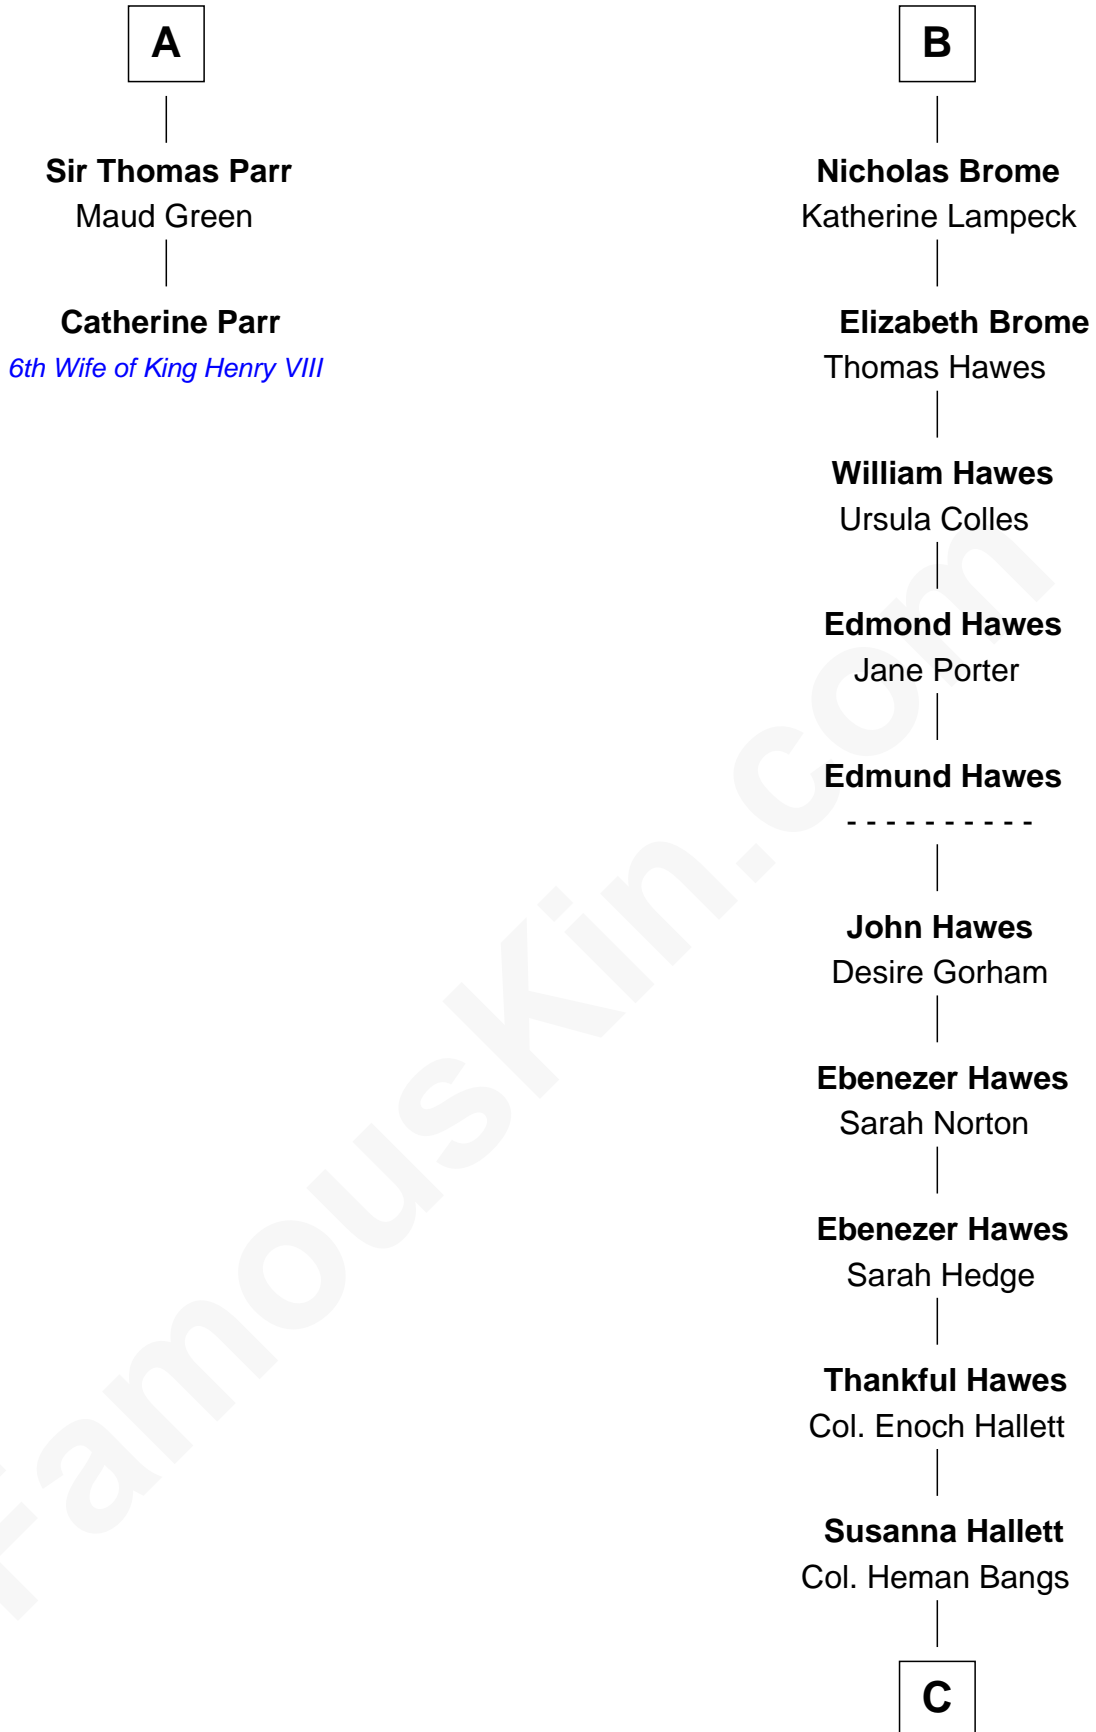

FamousKin.com Relationship Chart of

Catherine Parr

6th Wife of King Henry VIII

8th cousin 11 times removed of

Eugene Foss

45th Governor of Massachusetts

C

—
Amanda Bangs

Samuel Bartlett Foss

—
George Edmund Foss

Marcia Cordelia Noble

—
Eugene Foss

45th Governor of Massachusetts

FamousKin.com