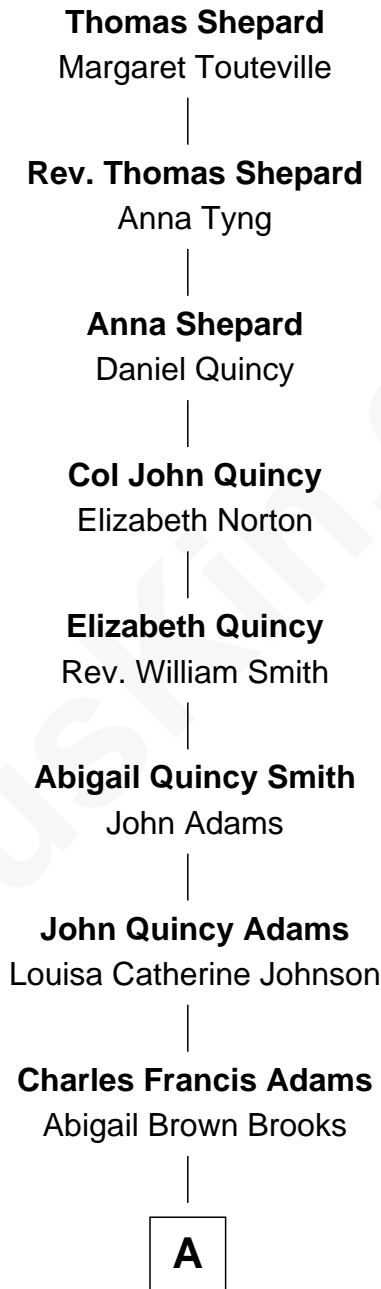

FamousKin.com Relationship Chart of

Thomas Shepard
(1604 - 1649) *Defence passenger 1635*

9th Great-grandfather of

John Adams Morgan
1952 Olympic Sailing Gold Medalist

A

—
John Quincy Adams
Frances Cadwallader Crowninshield

—
Charles Francis Adams
Frances Lovering

—
Catherine Frances Lovering Adams
Henry Sturgis Morgan

—
John Adams Morgan
Olympic Gold Medalist

FamousKin.com