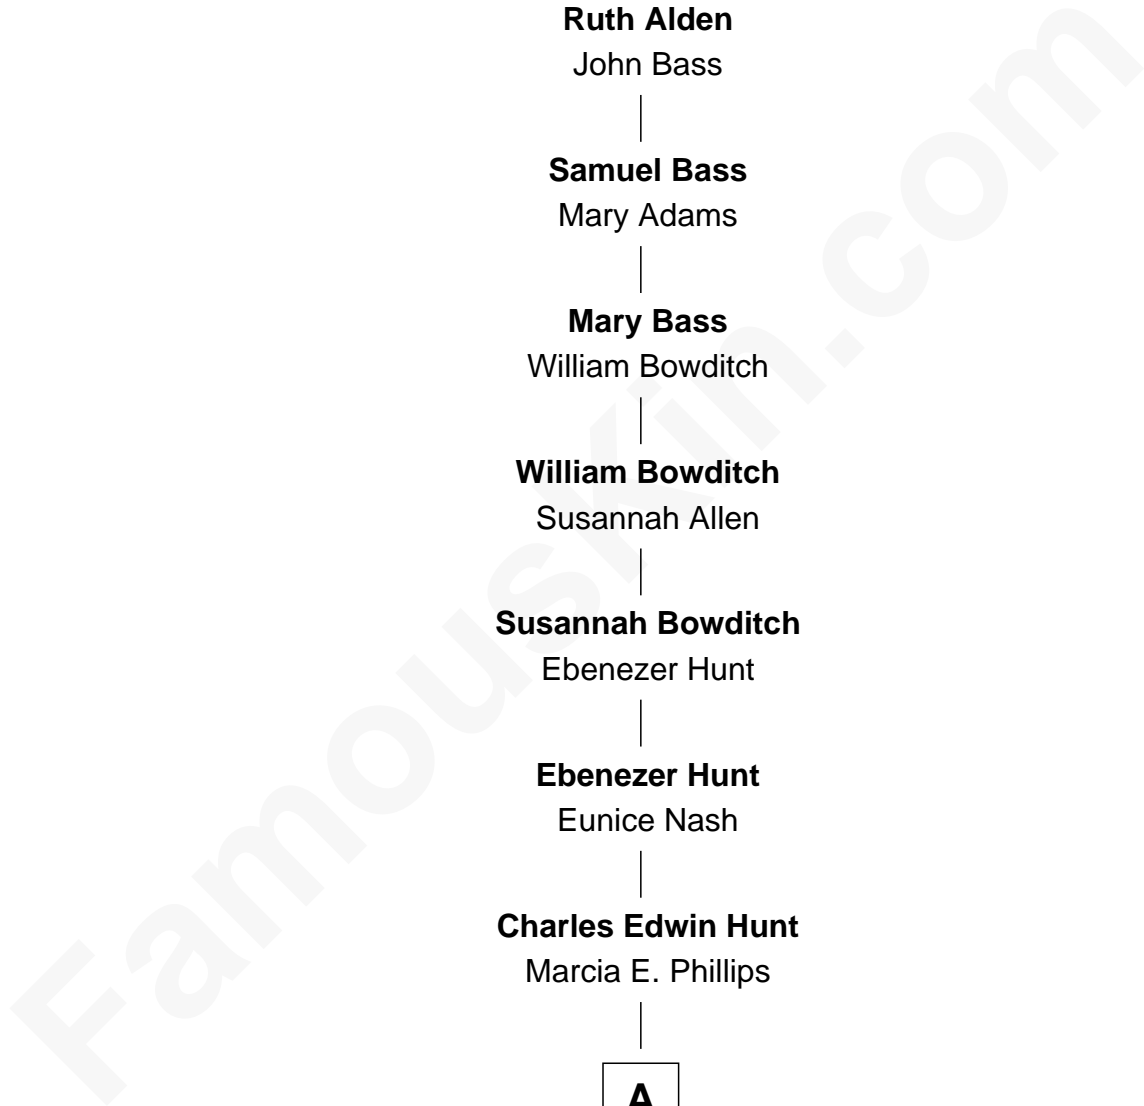

MAYFLOWER

FamousKin.com Relationship Chart of

John Alden

(c1599 - 1687) Mayflower passenger 1620

9th Great-grandfather of

Linda Hunt

TV and Movie Actress

John Alden

Susannah Allen

Susannah Bowditch

Ebenezer Hunt

Ebenezer Hunt

Eunice Nash

Charles Edwin Hunt

Marcia E. Phillips

A