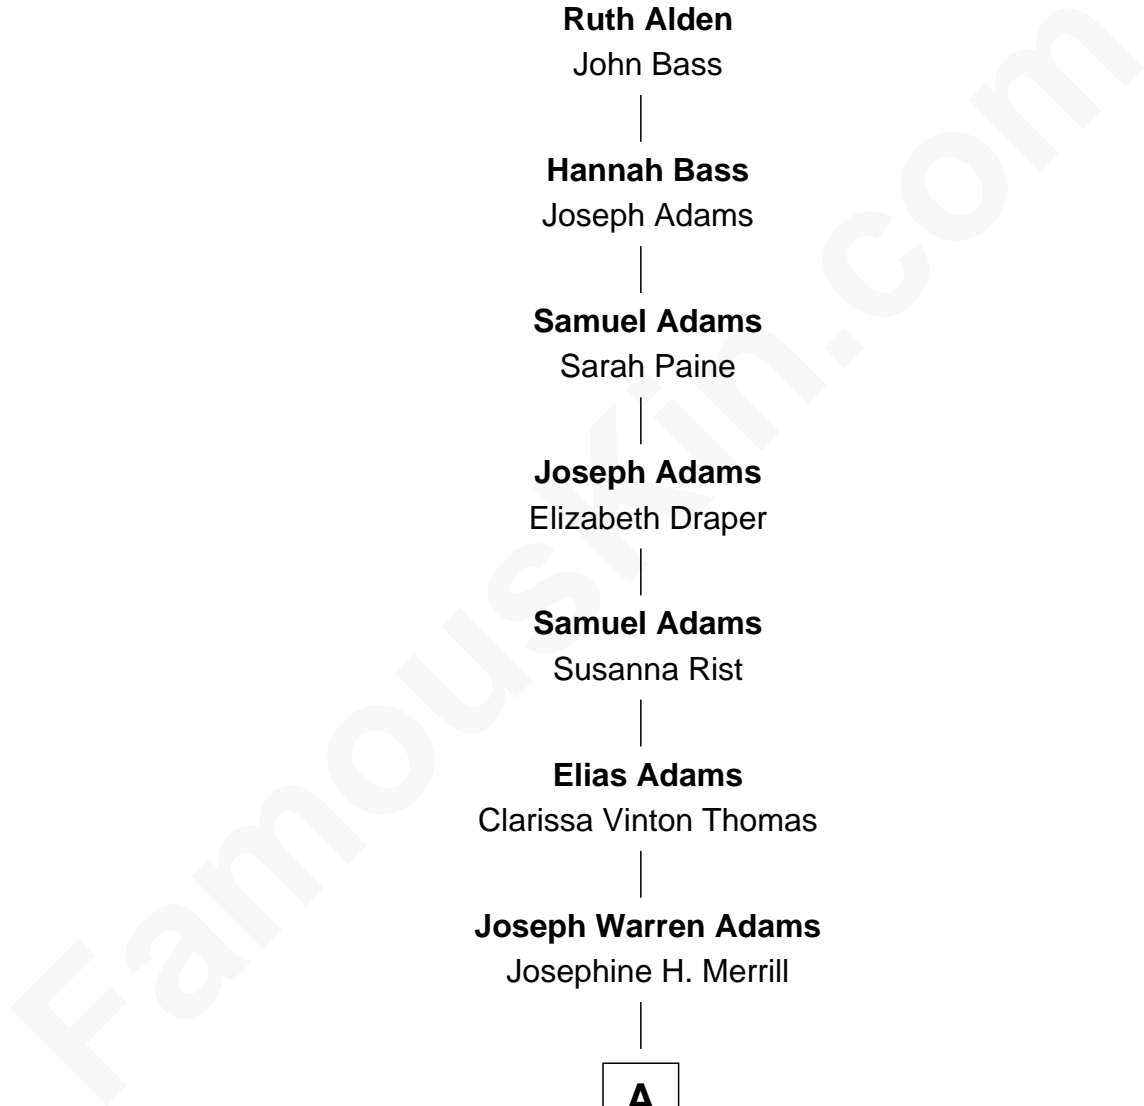

MAYFLOWER

FamousKin.com Relationship Chart of

John Alden

(c1599 - 1687) Mayflower passenger 1620

8th Great-grandfather of

Raquel Welch

Movie Actress

John Alden

Elizabeth Draper

Samuel Adams

Susanna Rist

Elias Adams

Clarissa Vinton Thomas

Joseph Warren Adams

Josephine H. Merrill

A