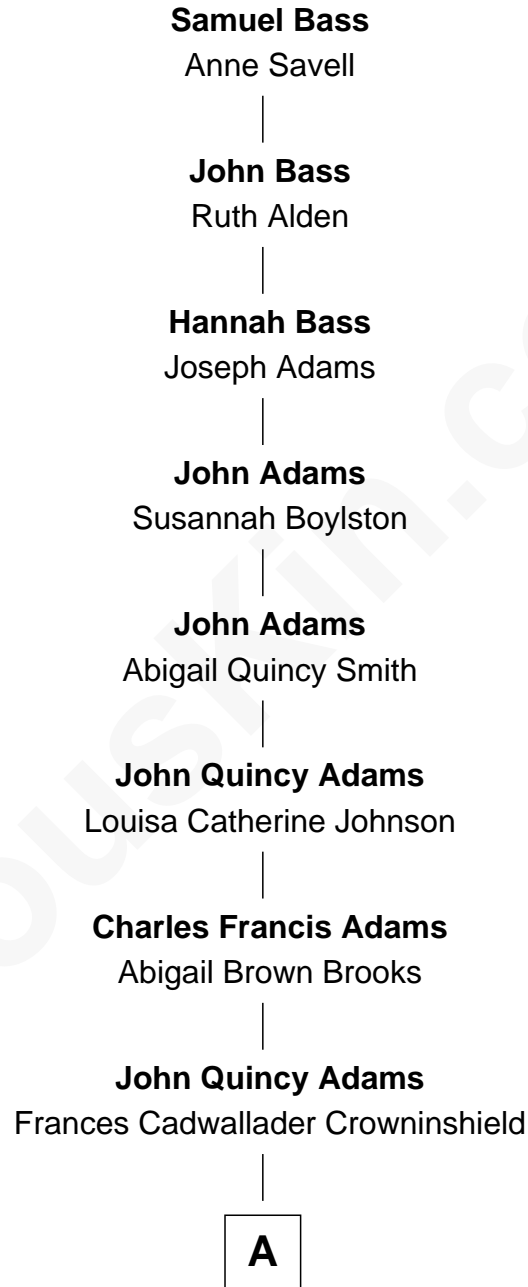

# FamousKin.com Relationship Chart of

**Samuel Bass**

(c1600 - 1694) Great Migration Immigrant 1633

8th Great-grandfather of

**John Adams Morgan**

1952 Olympic Sailing Gold Medalist

**A**

—  
**Charles Francis Adams**

Frances Lovering

—  
**Catherine Frances Lovering Adams**

Henry Sturgis Morgan

—  
**John Adams Morgan**

*Olympic Gold Medalist*

FamousKin.com