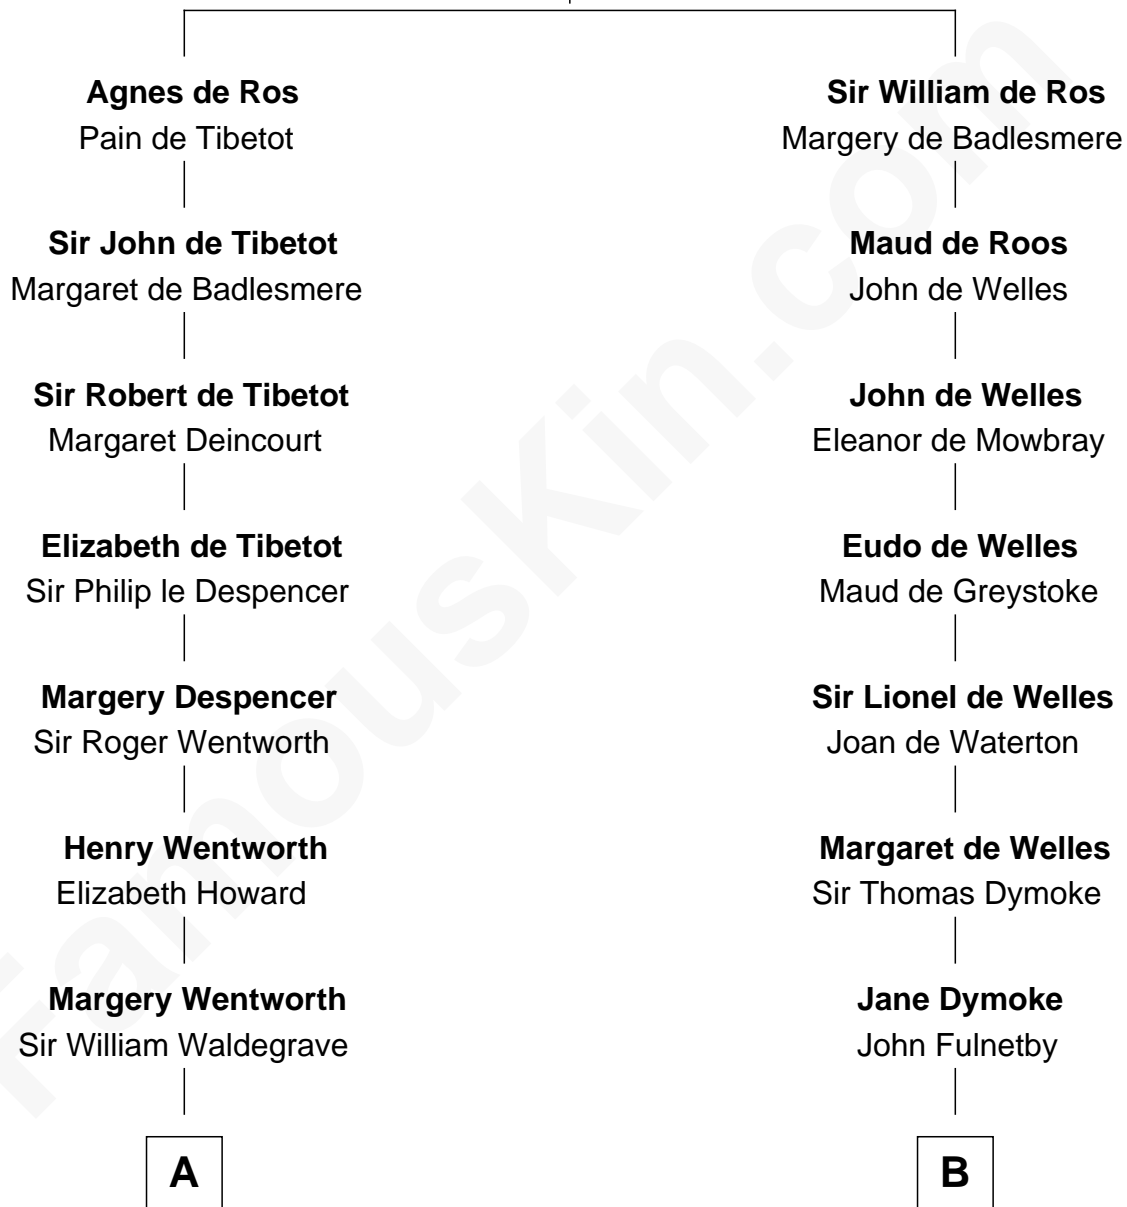

FamousKin.com Relationship Chart of

Jake Gyllenhaal

Movie Actor

21st cousin of

Owen Brewster

54th Governor of Maine

William de Ros

Maude de Vaux

C

Anders Leonard Gyllenhaal

Selma Amanda Nelson

Leonard Ephraim Gyllenhaal

Philo Pendleton

Hugh Anders Gyllenhaal

Virginia Lowrie Childs

Stephen Roark Gyllenhaal

Owen W. Bridges

Lydia A. -----

Carrie S. Bridges

William Edmund Brewster

Owen Brewster

54th Governor of Maine