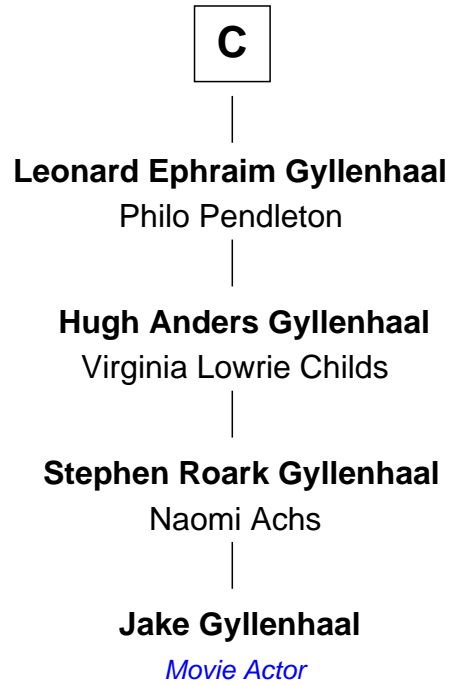

FamousKin.com
Relationship Chart of
Jake Gyllenhaal
Movie Actor

17th cousin 3 times removed of

Susan B. Anthony
Women's Rights Advocate

Bartholomew de Badlesmere
 Margaret de Clare

Margaret de Badlesmere

Sir John de Tibetot

Margery Wentworth

Sir William Waldegrave

Dorothy Waldegrave

Sir John Spring

A

Margery de Badlesmere

Sir William de Ros

Maud de Roos

John de Welles

Margery de Welles

Stephen le Scrope

Maude le Scrope

Sir Baldwin Freville

Elizabeth Freville

Sir Thomas Ferrers

Sir Henry Ferrers

Margaret Heckstall

Elizabeth Ferrers

James Clerke

B

FamousKin.com