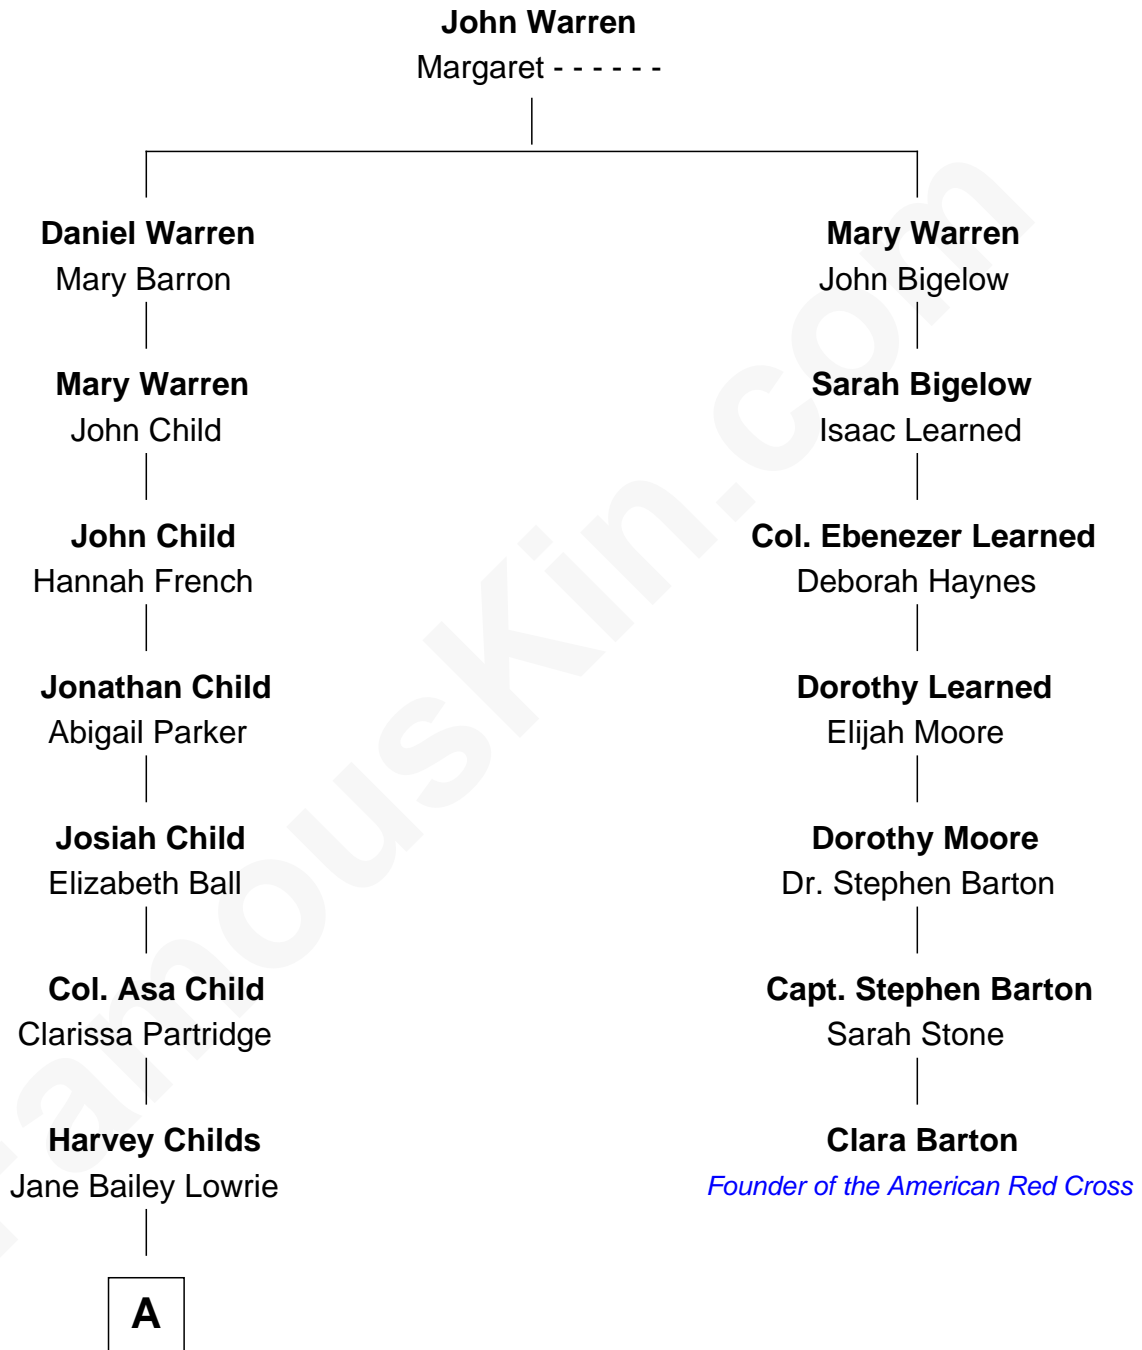

FamousKin.com
Relationship Chart of
Jake Gyllenhaal
Movie Actor

6th cousin 5 times removed of
Clara Barton
Founder of the American Red Cross

A

—
Walter Cameron Childs

Edith Worcester Smith

—
Geoffrey Stafford Childs

Olivia Hughes Waelchli

—
Virginia Lowrie Childs

Hugh Anders Gyllenhaal

—
Stephen Roark Gyllenhaal

Naomi Achs

—
Jake Gyllenhaal

Movie Actor