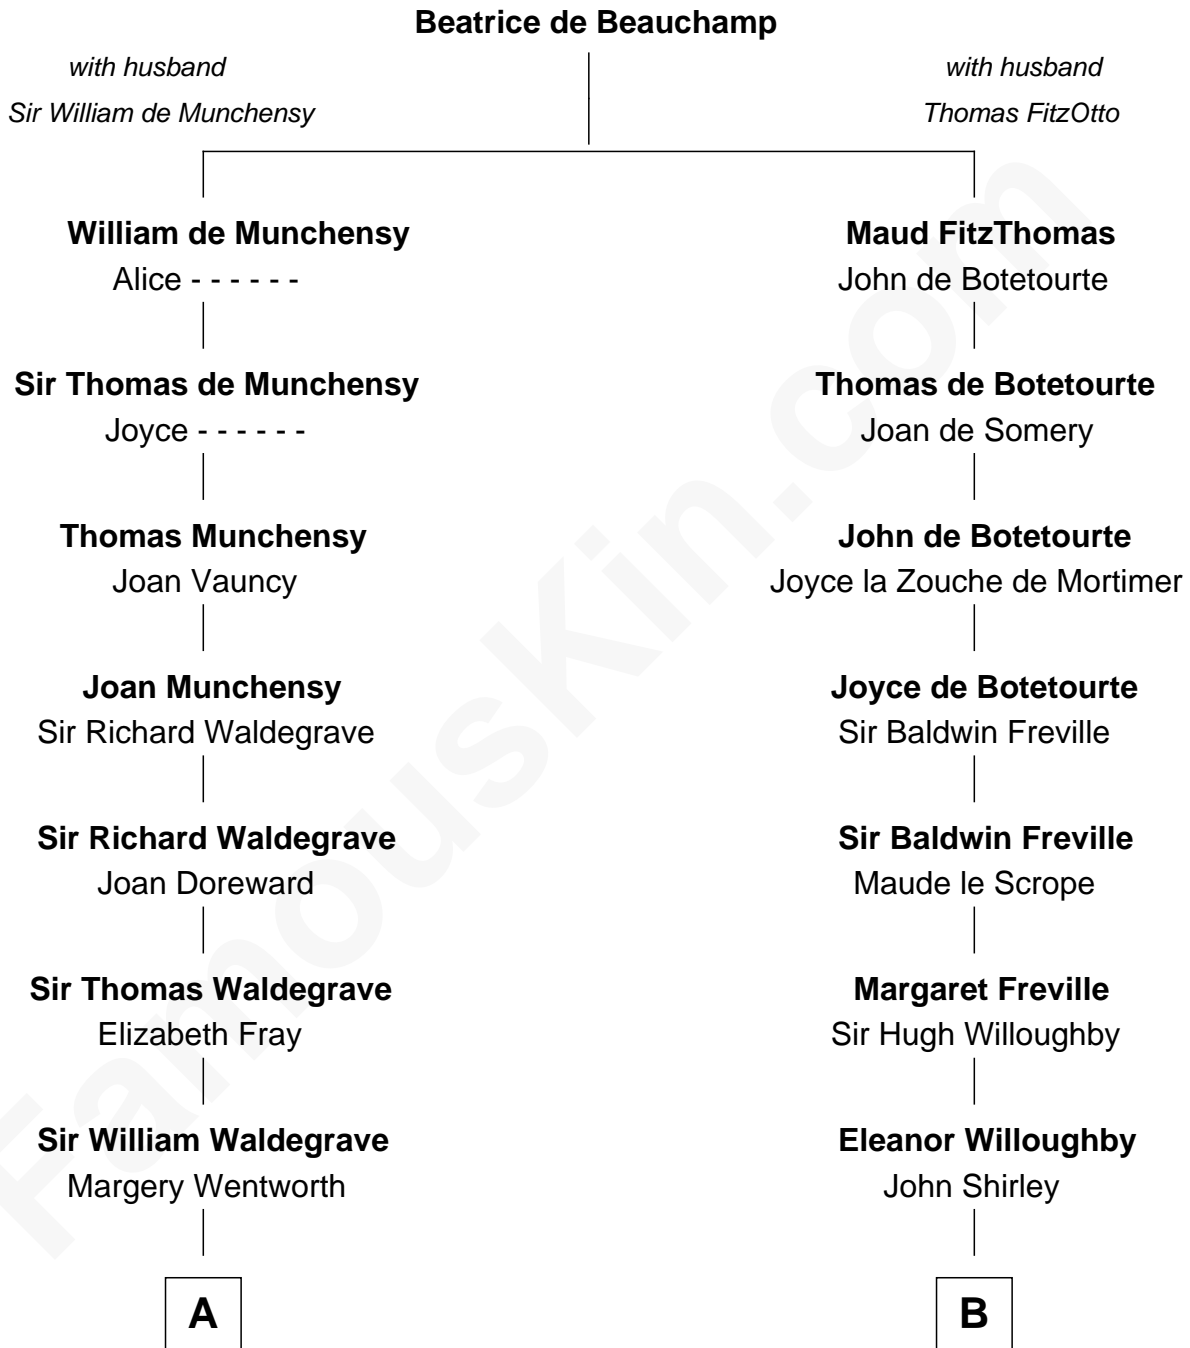

FamousKin.com
Relationship Chart of
Jake Gyllenhaal
Movie Actor

19th cousin 2 times removed of
William Henry Moore
Co-Founder, U.S. Steel and Nabisco

C

Anders Leonard Gyllenhaal

Selma Amanda Nelson

Leonard Ephraim Gyllenhaal

George Beckwith

Mary Bradley

Rachael Arvilla Beckwith

Nathaniel Ford Moore

William Henry Moore

Co-Founder, U.S. Steel and Nabisco