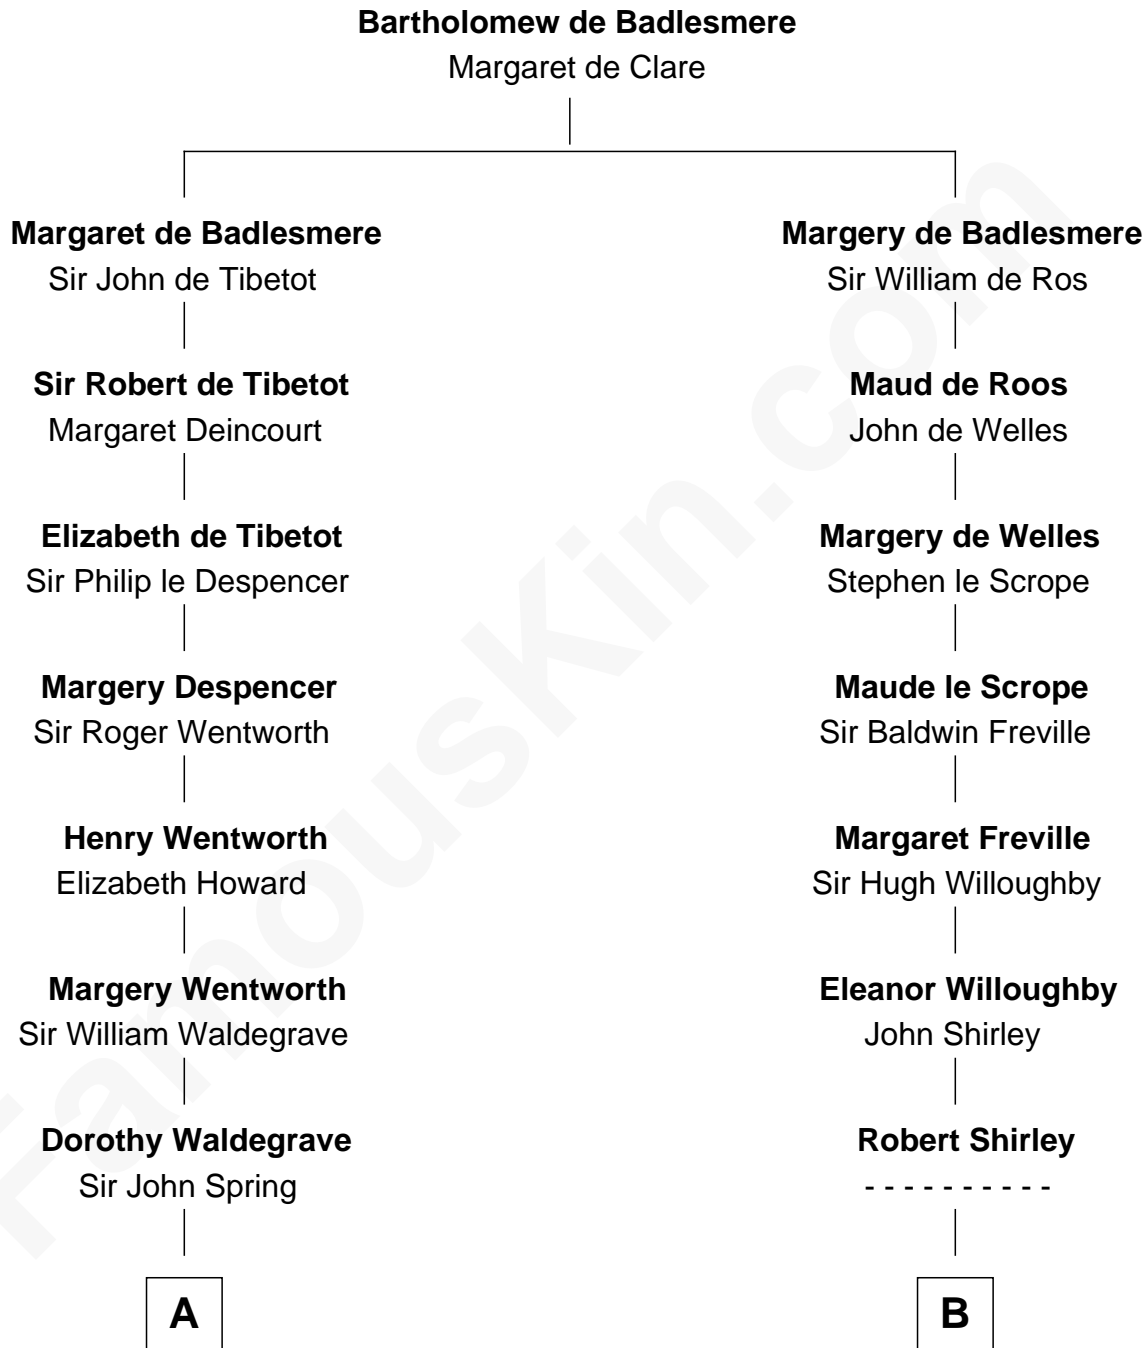

**FamousKin.com**  
**Relationship Chart of**  
**Jake Gyllenhaal**  
*Movie Actor*

18th cousin 2 times removed of  
**William Henry Moore**  
*Co-Founder, U.S. Steel and Nabisco*

FamousKin.com