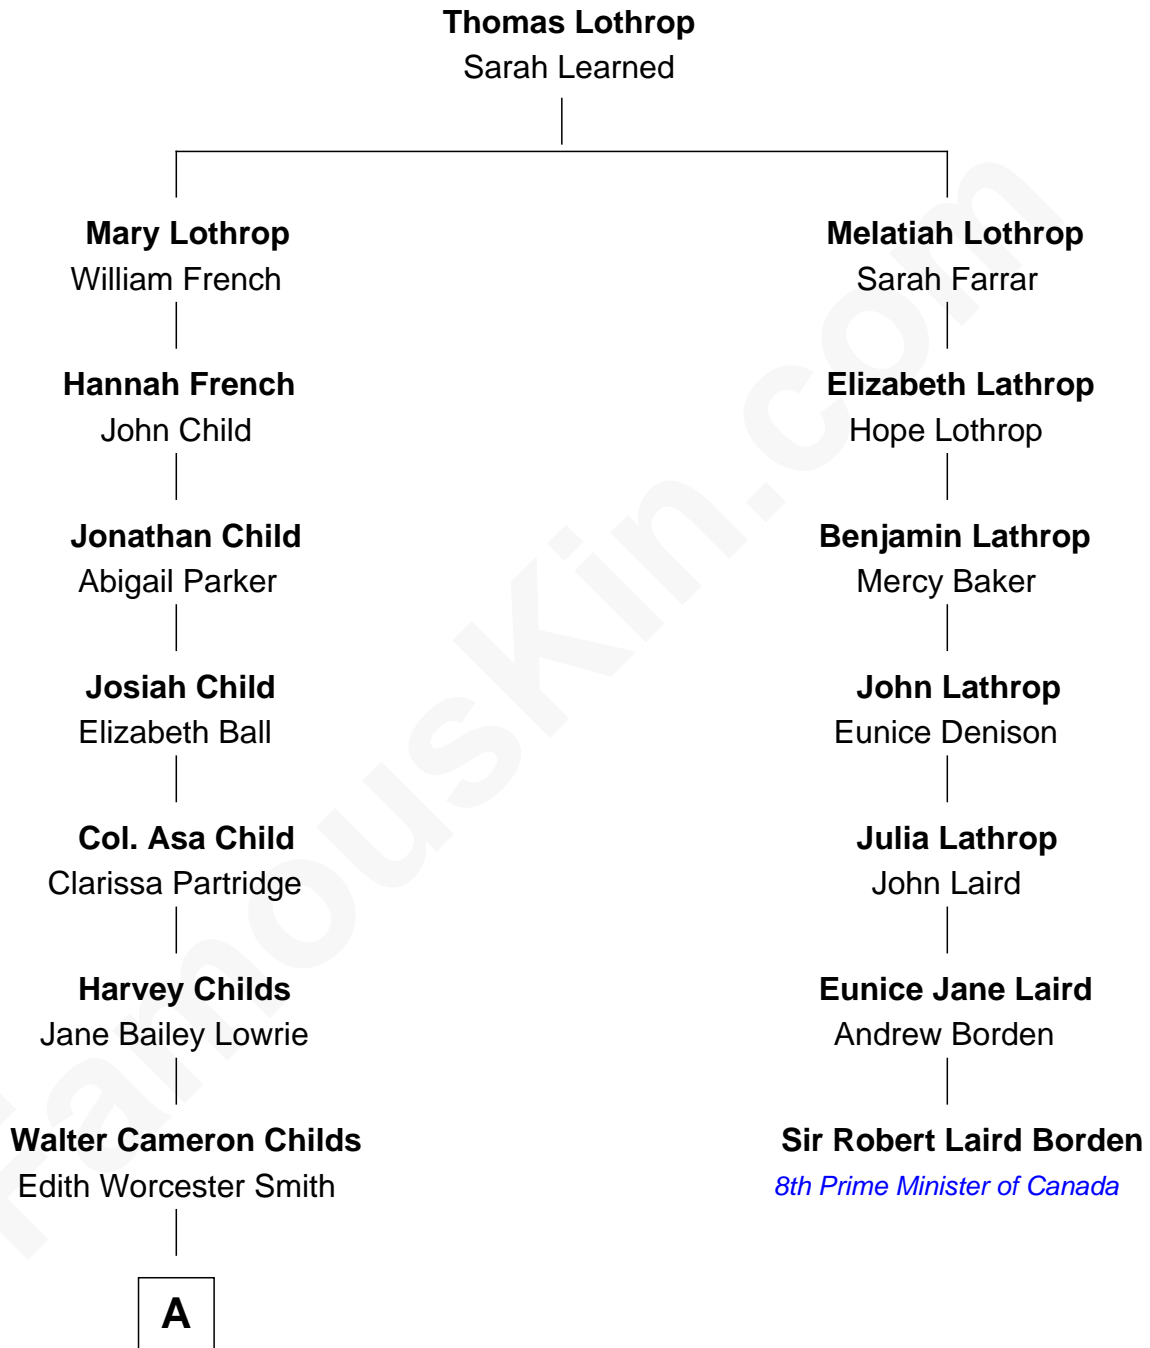

FamousKin.com
Relationship Chart of
Jake Gyllenhaal
Movie Actor

6th cousin 4 times removed of
Sir Robert Laird Borden
8th Prime Minister of Canada

A

—
Geoffrey Stafford Childs

Olivia Hughes Waelchli

—
Virginia Lowrie Childs

Hugh Anders Gyllenhaal

—
Stephen Roark Gyllenhaal

Naomi Achs

—
Jake Gyllenhaal

Movie Actor