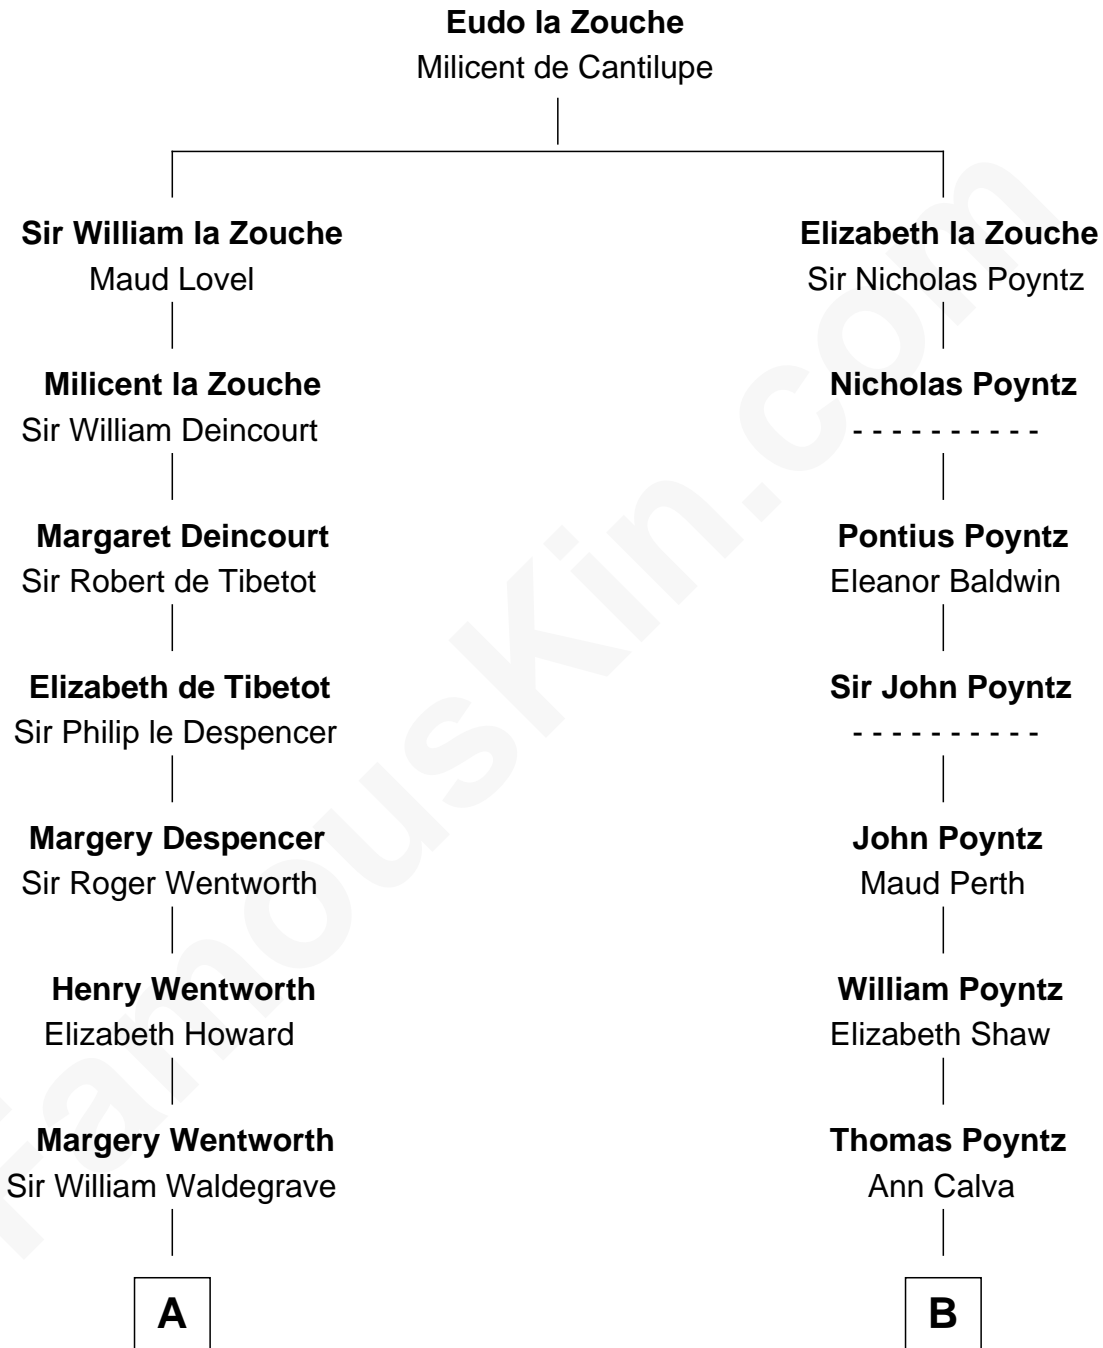

FamousKin.com
Relationship Chart of
Jake Gyllenhaal
Movie Actor

20th cousin 1 time removed of
Truman Capote
Author of In Cold Blood

C

Anders Leonard Gyllenhaal

Selma Amanda Nelson

Leonard Ephraim Gyllenhaal