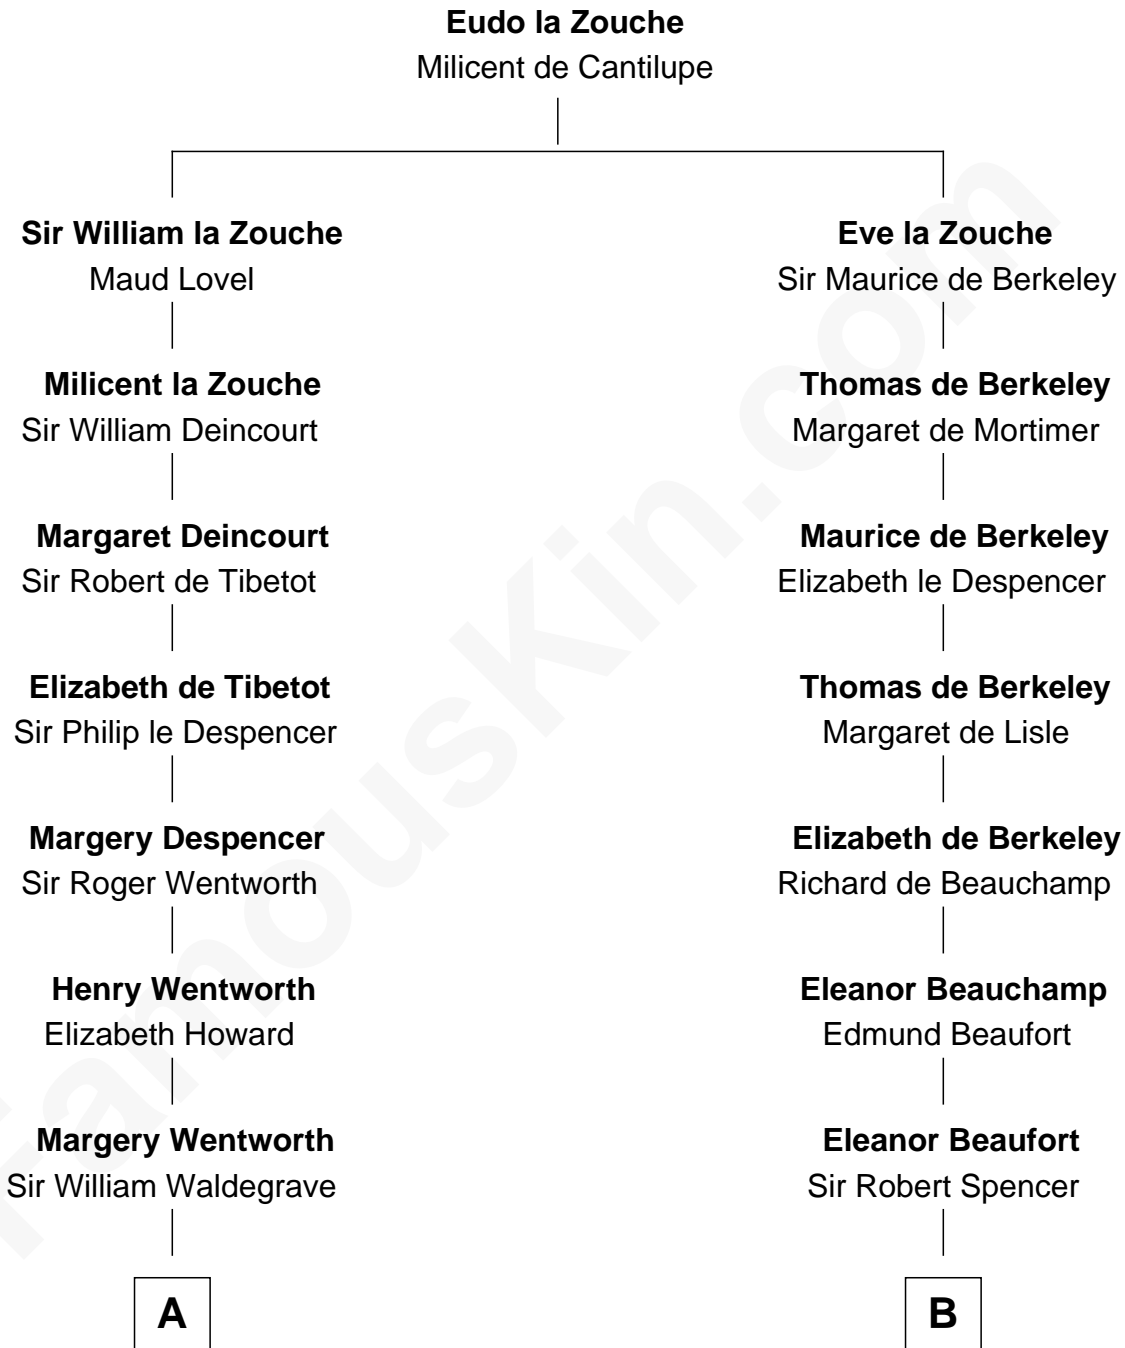

FamousKin.com
Relationship Chart of
Jake Gyllenhaal
Movie Actor

20th cousin 1 time removed of

John D. Rockefeller
Founder of the Standard Oil Company

C

Anders Leonard Gyllenhaal
Selma Amanda Nelson

Leonard Ephraim Gyllenhaal
Philo Pendleton

Hugh Anders Gyllenhaal
Virginia Lowrie Childs

Stephen Roark Gyllenhaal
Naomi Achs

Jake Gyllenhaal
Movie Actor

D

Miles Avery
Malinda Pixley

Lucy Avery
Godfrey Lewis Rockefeller

William Avery Rockefeller
Eliza Davison