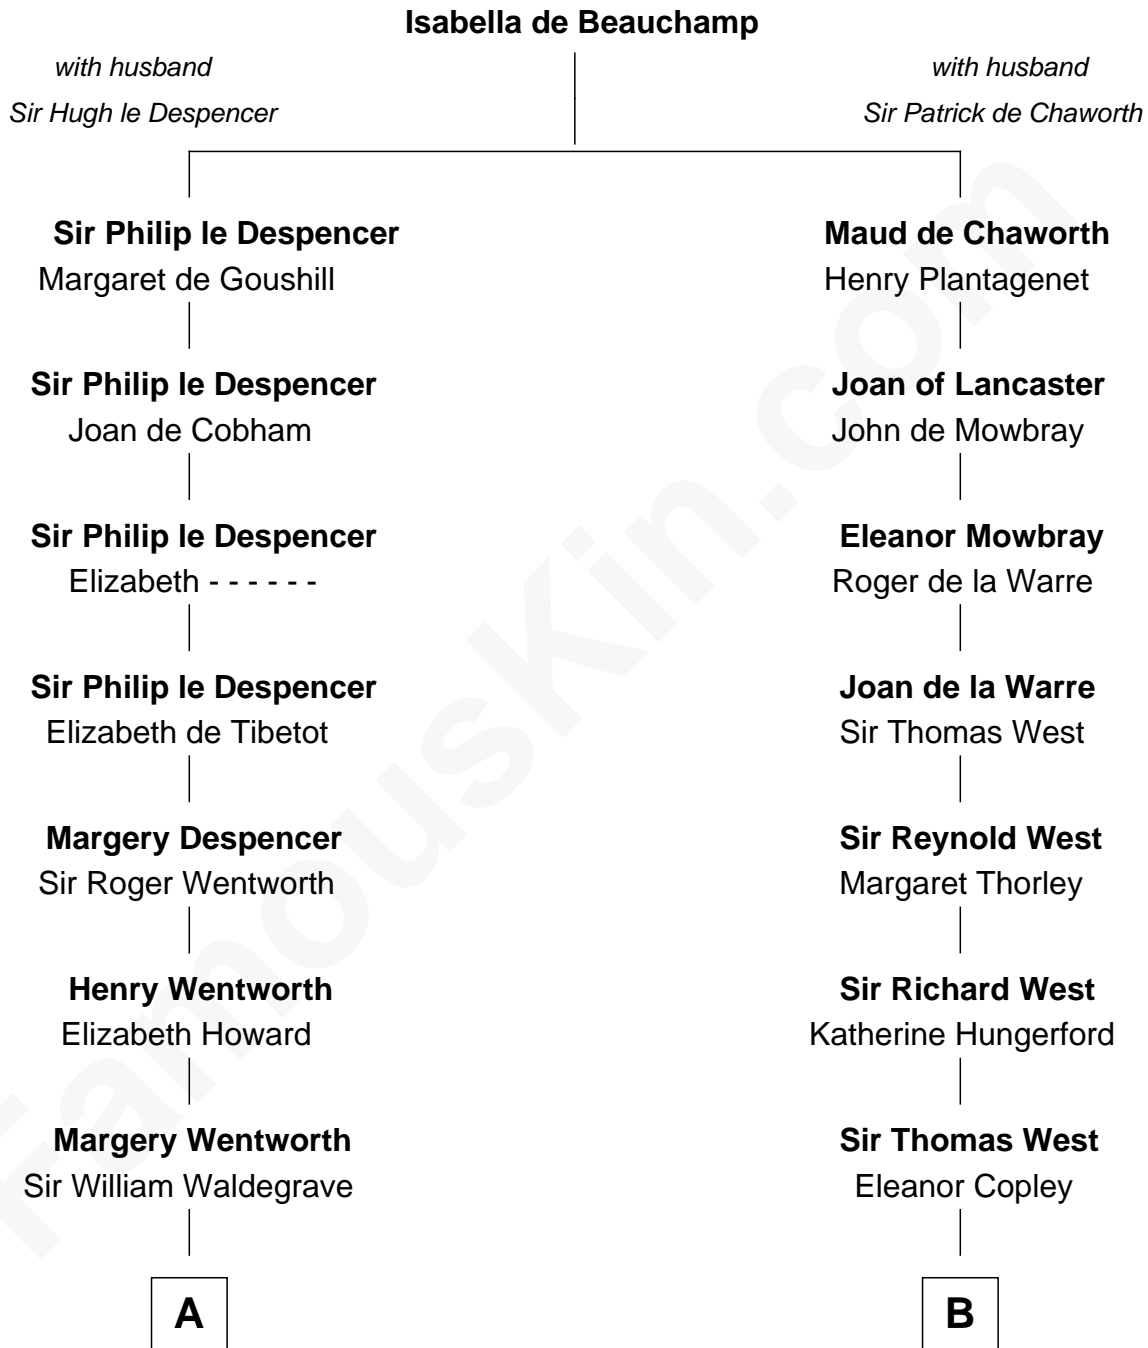

FamousKin.com Relationship Chart of

Jake Gyllenhaal

Movie Actor

21st cousin of

Nelson Rockefeller

41st U.S. Vice-President

C

Anders Leonard Gyllenhaal

Selma Amanda Nelson

Leonard Ephraim Gyllenhaal

Philo Pendleton

Hugh Anders Gyllenhaal

Virginia Lowrie Childs

Stephen Roark Gyllenhaal

Naomi Achs

Jake Gyllenhaal