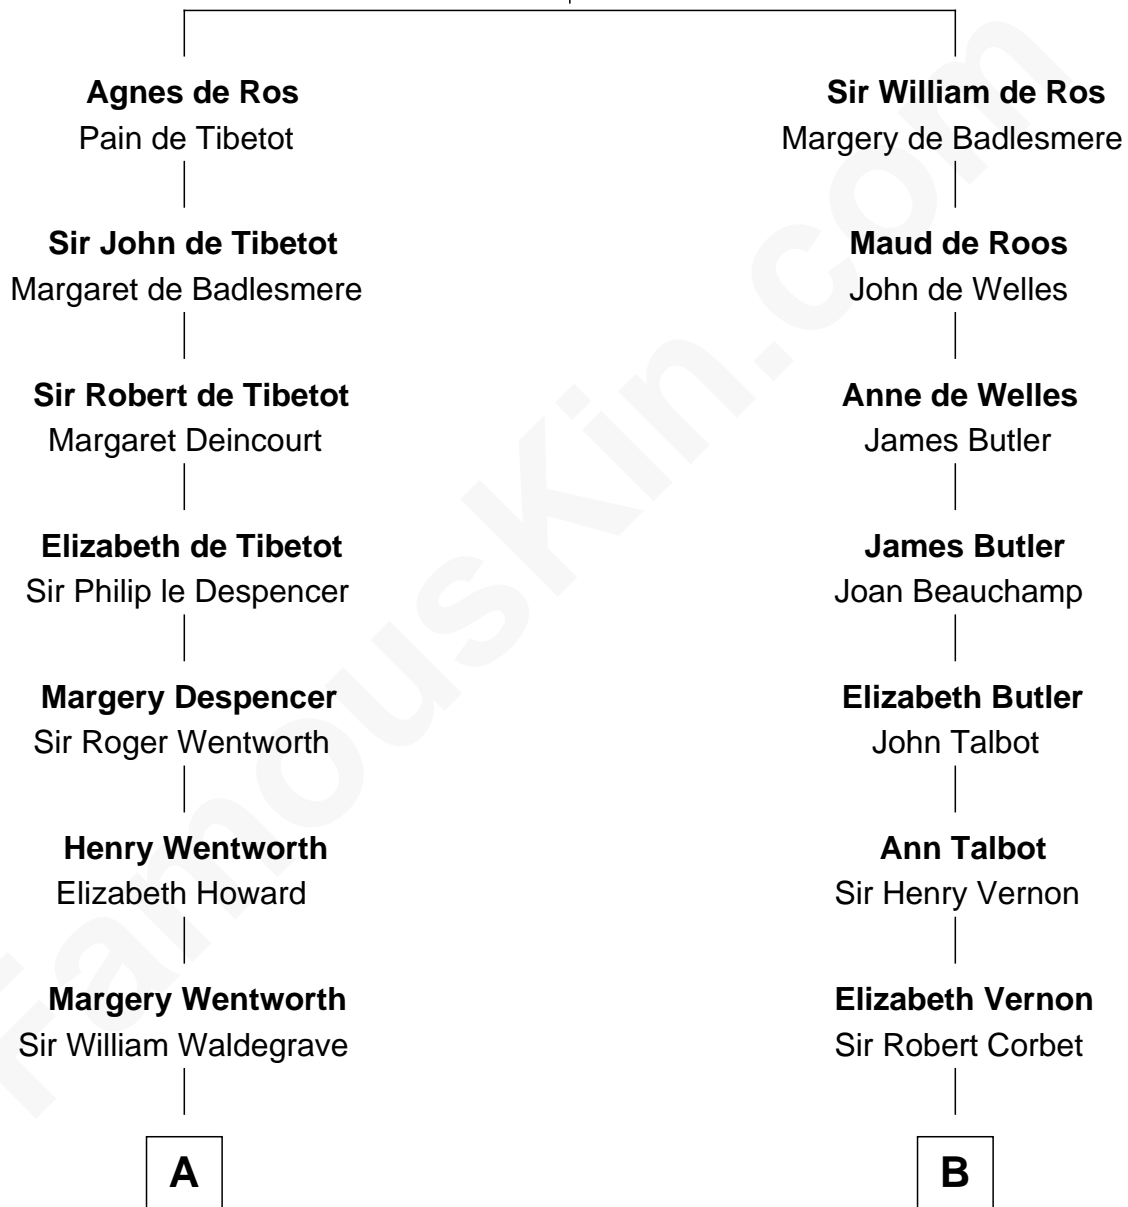

# FamousKin.com Relationship Chart of

**Jake Gyllenhaal**

*Movie Actor*

21st cousin of

**Nelson Rockefeller**

*41st U.S. Vice-President*

**William de Ros**  
Maude de Vaux

**C**

**Anders Leonard Gyllenhaal**

Selma Amanda Nelson

**Leonard Ephraim Gyllenhaal**

Philo Pendleton

**Hugh Anders Gyllenhaal**

Virginia Lowrie Childs

**Stephen Roark Gyllenhaal**

Naomi Achs

**Jake Gyllenhaal**

*Movie Actor*

**D**

**Lucy Avery**

Godfrey Lewis Rockefeller

**William Avery Rockefeller**

Eliza Davison

**John Davison Rockefeller**