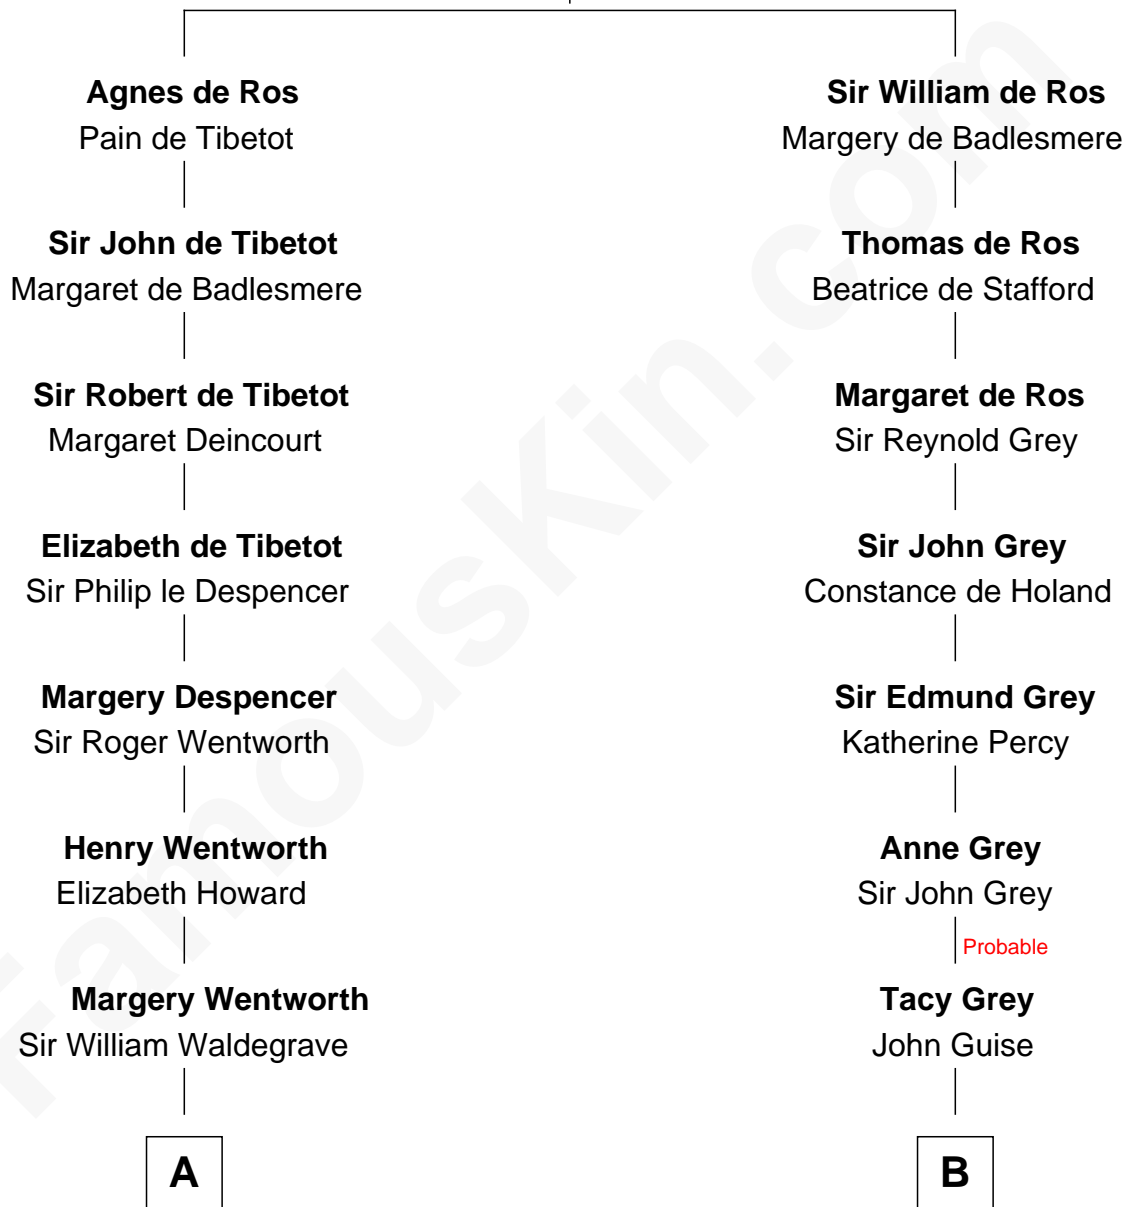

FamousKin.com

Relationship Chart of

Jake Gyllenhaal

Movie Actor

20th cousin 1 time removed of

Raquel Welch

Movie Actress

William de Ros

Maude de Vaux

C

Anders Leonard Gyllenhaal

Selma Amanda Nelson

Leonard Ephraim Gyllenhaal

Philo Pendleton

Hugh Anders Gyllenhaal

Virginia Lowrie Childs