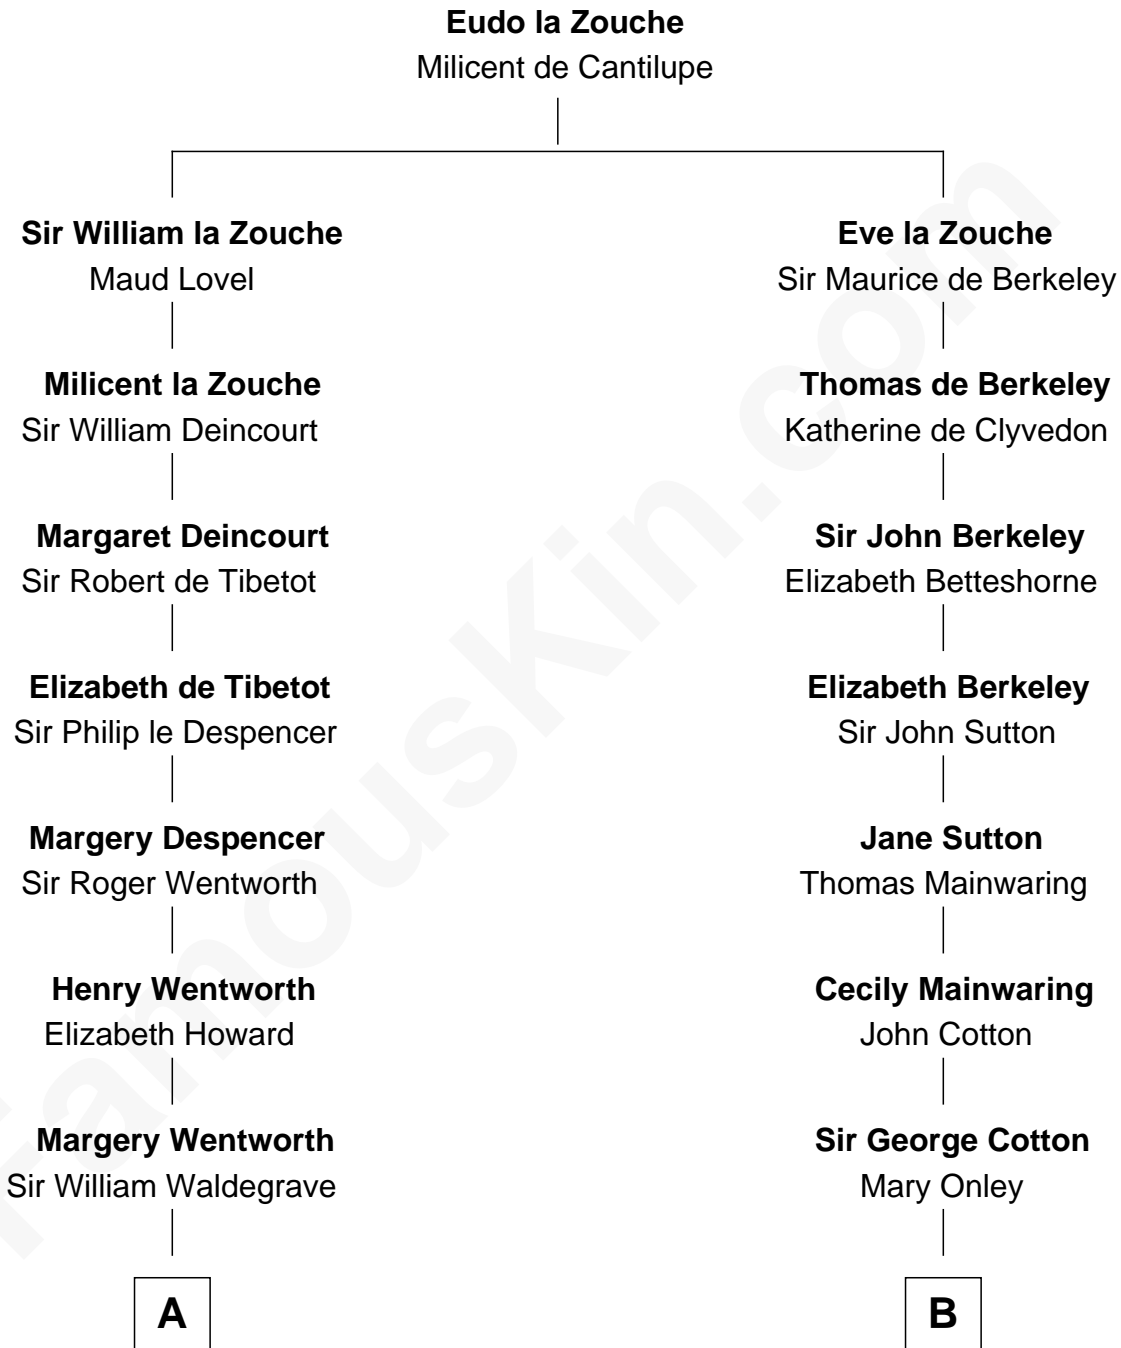

**FamousKin.com**  
**Relationship Chart of**  
**Jake Gyllenhaal**  
*Movie Actor*

16th cousin 5 times removed of  
**Grover Cleveland**  
*22nd and 24th U.S. President*

**C**

Anders Leonard Gyllenhaal

Selma Amanda Nelson