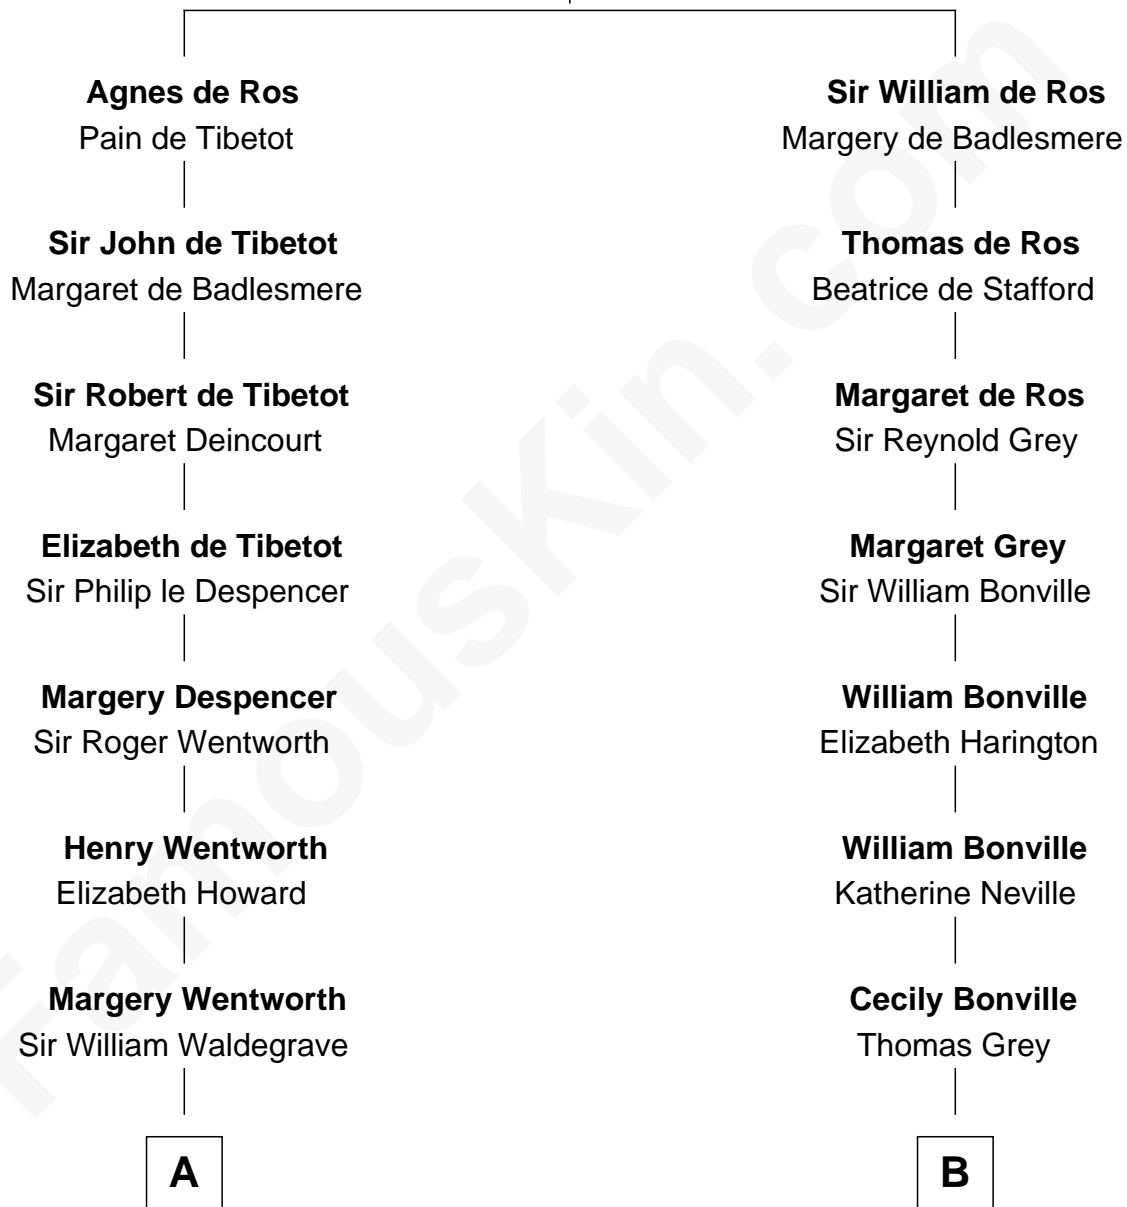

FamousKin.com Relationship Chart of

Jake Gyllenhaal

Movie Actor

21st cousin of

Herbert Hoover

31st U.S. President

William de Ros
Maude de Vaux

C

Anders Leonard Gyllenhaal

Selma Amanda Nelson

Leonard Ephraim Gyllenhaal

Philo Pendleton

Hugh Anders Gyllenhaal

Virginia Lowrie Childs

Stephen Roark Gyllenhaal

Naomi Achs

Jake Gyllenhaal

Movie Actor

D

Endymia Winn

Thomas Sherwood

Lucinda Sherwood

John Minthorn

Theodore Minthorn