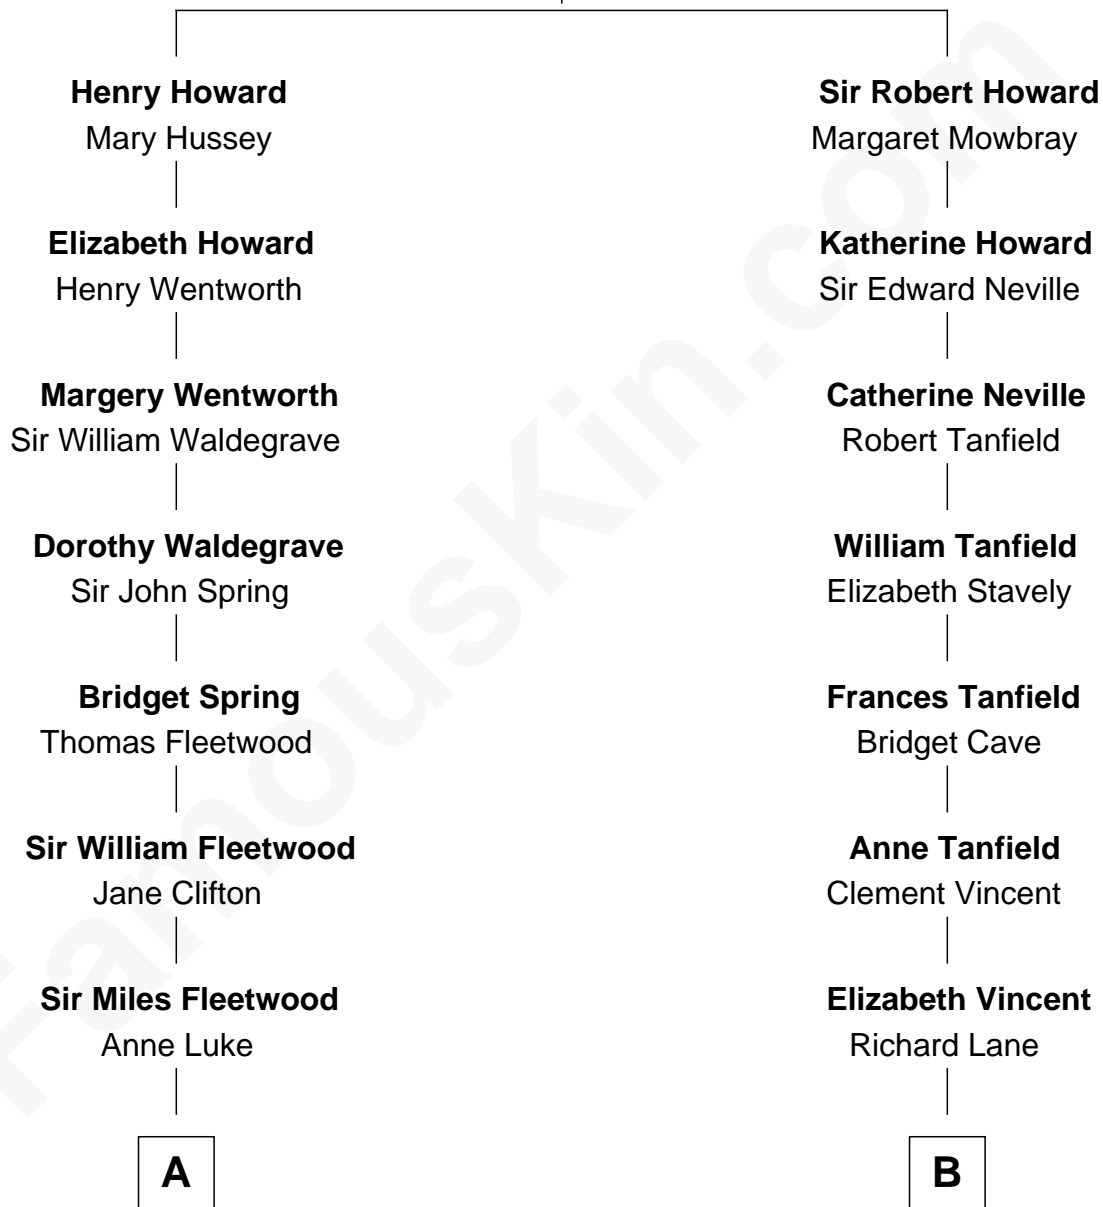

FamousKin.com
Relationship Chart of
Jake Gyllenhaal
Movie Actor

16th cousin 1 time removed of

Edith (Bolling) Wilson
First Lady of President Woodrow Wilson

Sir John Howard
 Alice Tendring

Jake Gyllenhaal photo by [Siebbi](#) ([CC BY 3.0](#))