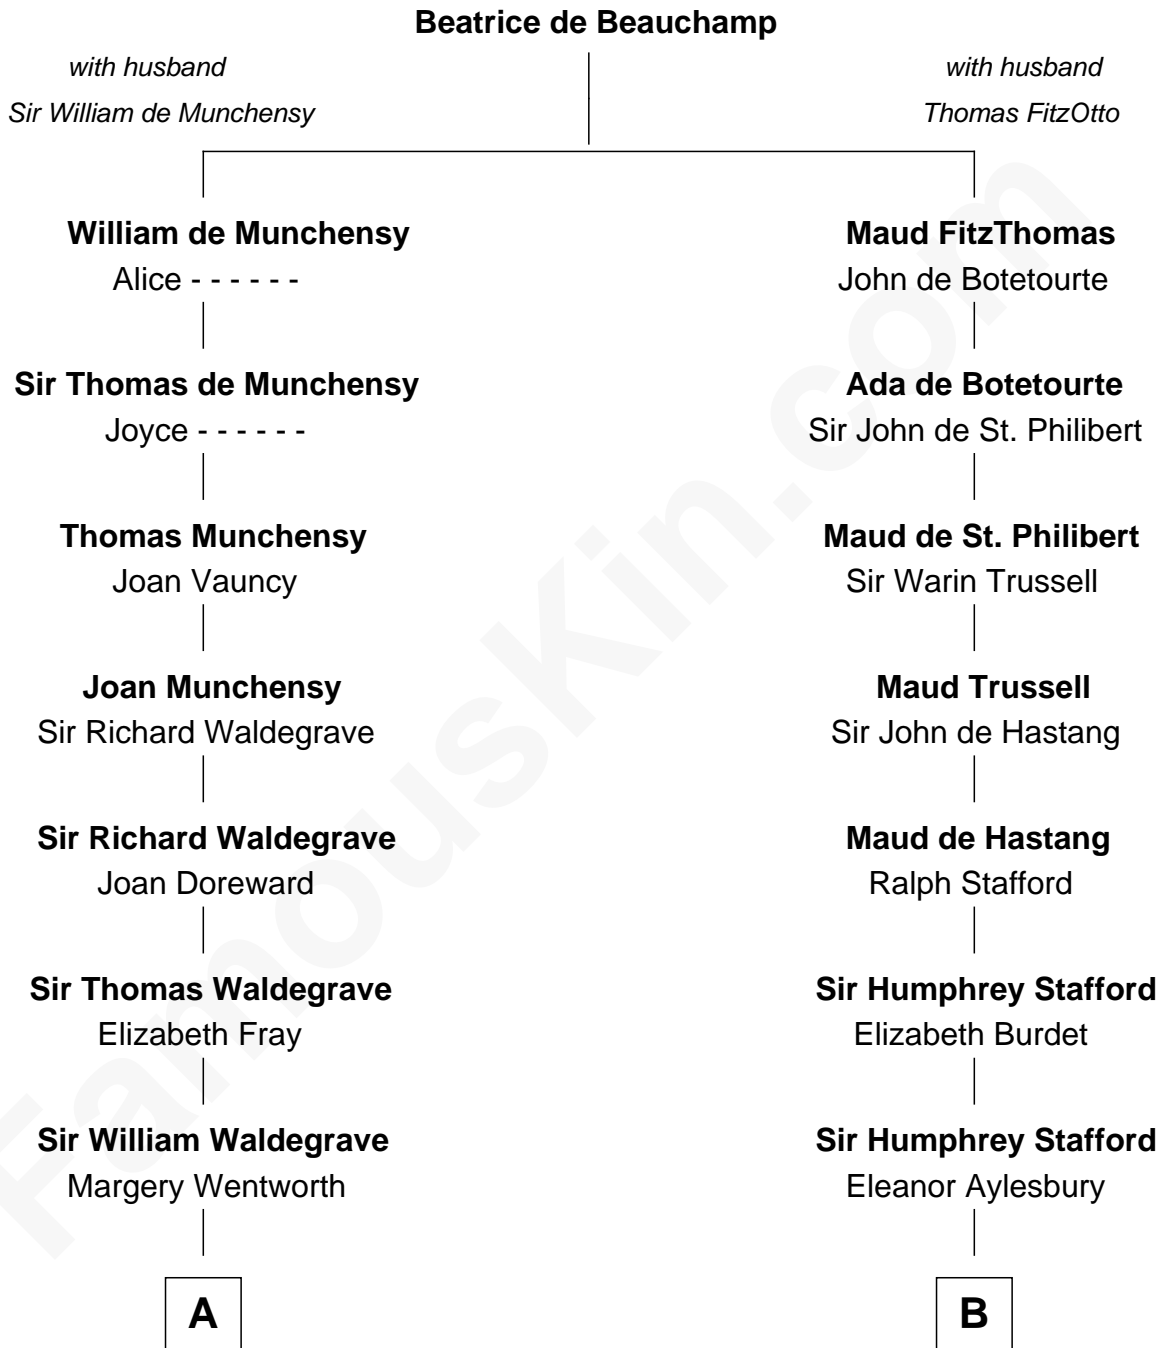

FamousKin.com
Relationship Chart of
Jake Gyllenhaal
Movie Actor

18th cousin 3 times removed of

Samuel Prescott
Completed Paul Revere's Midnight Ride

C

Anders Leonard Gyllenhaal
Selma Amanda Nelson

Leonard Ephraim Gyllenhaal
Philo Pendleton

Hugh Anders Gyllenhaal
Virginia Lowrie Childs

Stephen Roark Gyllenhaal
Naomi Achs

Jake Gyllenhaal
Movie Actor

D

Dr. Abel Prescott
Abigail Brigham

Samuel Prescott
Completed Paul Revere's Ride

FamousKin.com