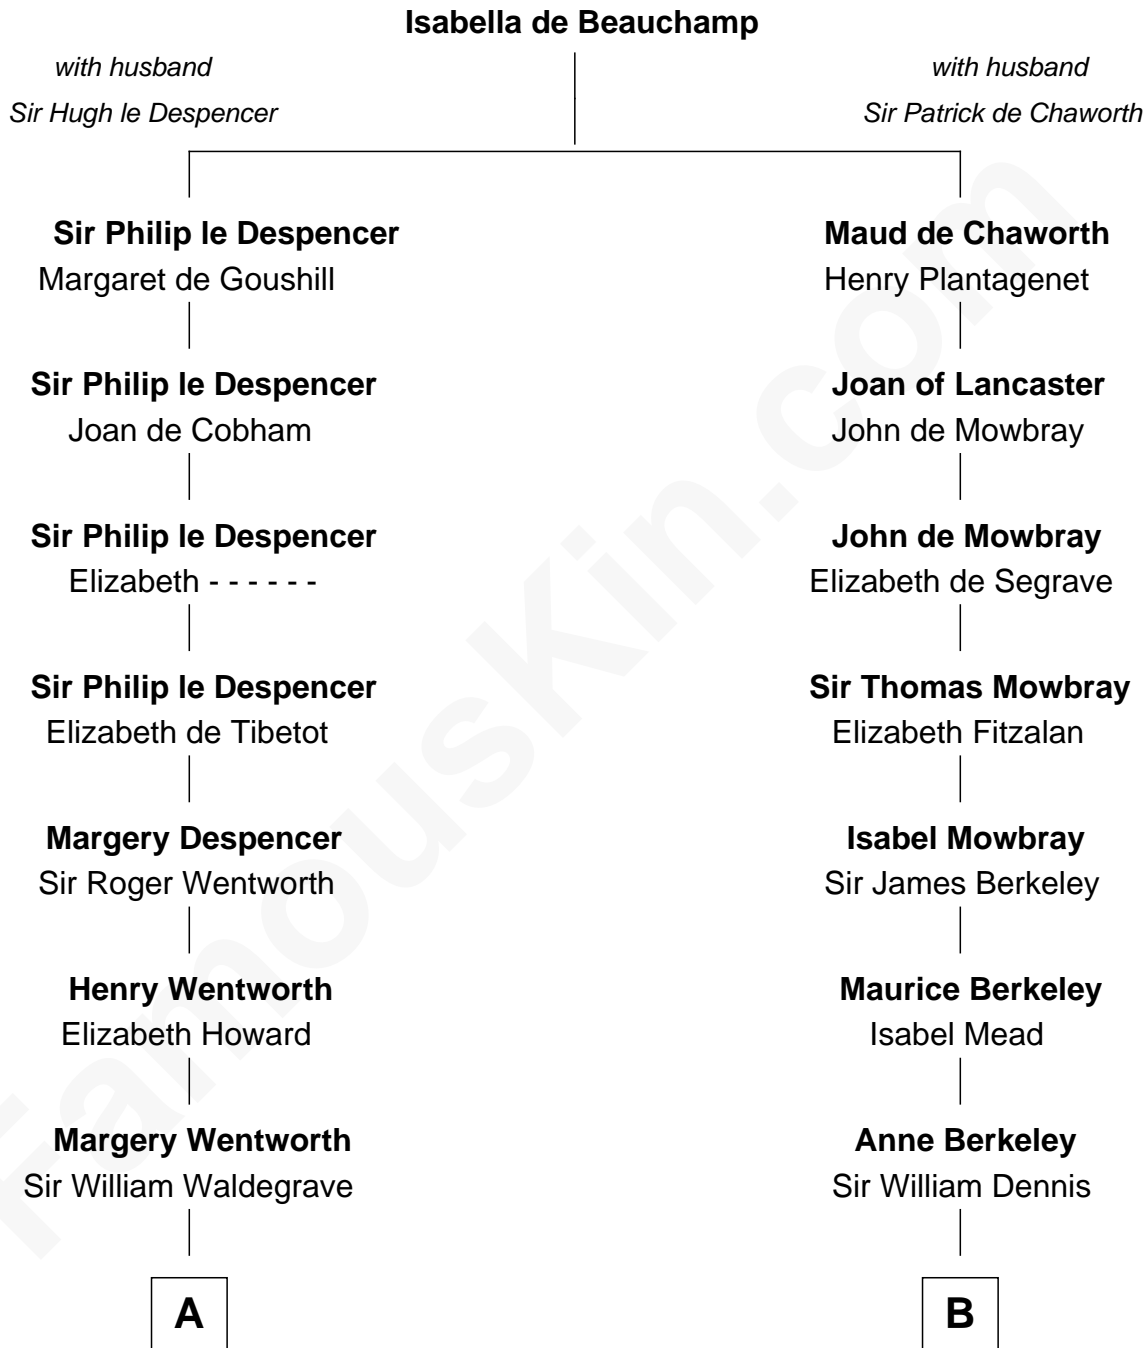

# FamousKin.com Relationship Chart of

**Jake Gyllenhaal**

*Movie Actor*

16th cousin 5 times removed of

**Samuel Prescott**

*Completed Paul Revere's Midnight Ride*

**C**

**Anders Leonard Gyllenhaal**

Selma Amanda Nelson

**Leonard Ephraim Gyllenhaal**

Philo Pendleton

**Hugh Anders Gyllenhaal**

Virginia Lowrie Childs

**Stephen Roark Gyllenhaal**

Naomi Achs

**Jake Gyllenhaal**