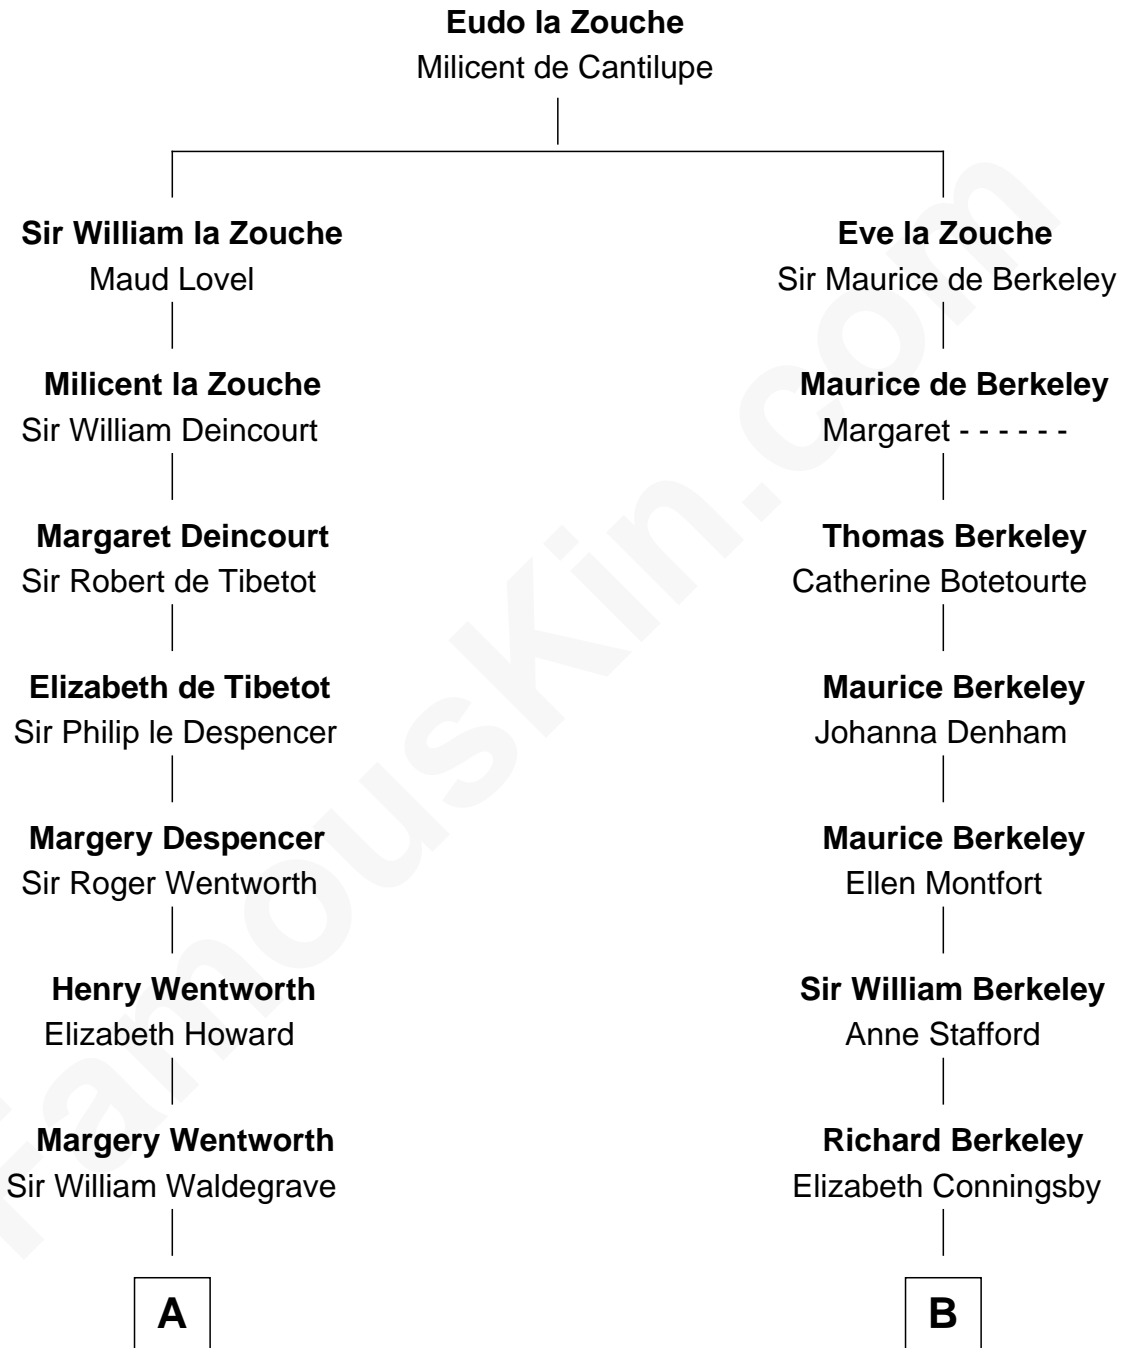

**FamousKin.com**  
**Relationship Chart of**  
**Jake Gyllenhaal**  
*Movie Actor*

16th cousin 5 times removed of  
**Samuel Prescott**  
*Completed Paul Revere's Midnight Ride*

**C**

Anders Leonard Gyllenhaal

Selma Amanda Nelson

Leonard Ephraim Gyllenhaal

Philo Pendleton

Hugh Anders Gyllenhaal

Virginia Lowrie Childs

Stephen Roark Gyllenhaal

Naomi Achs

**Jake Gyllenhaal**