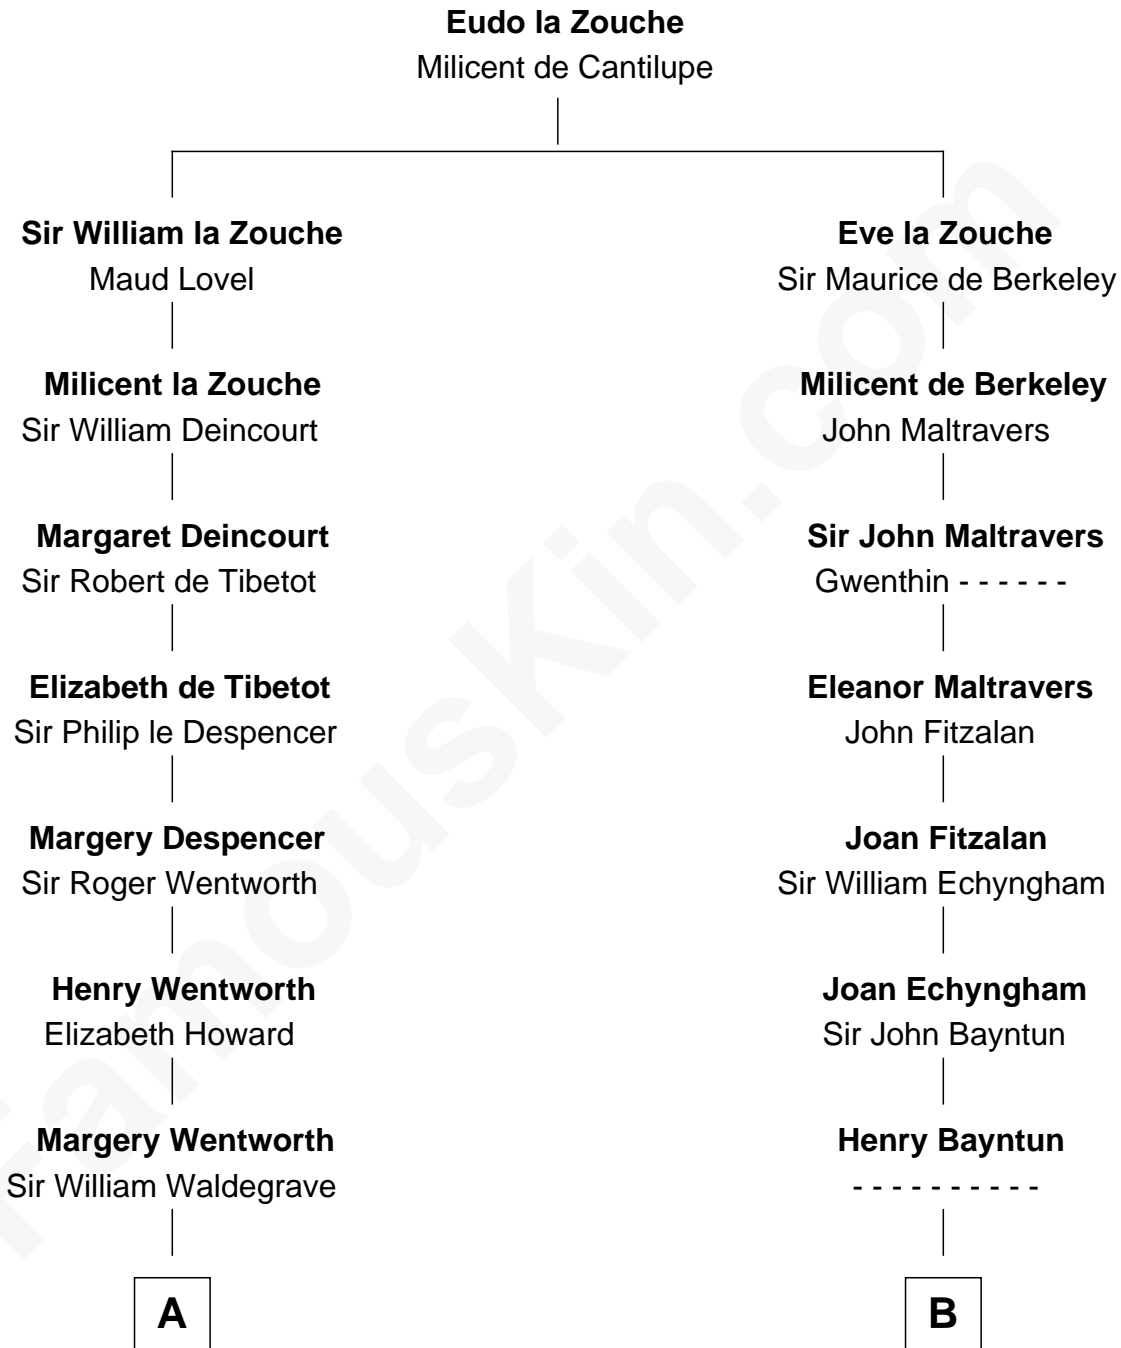

FamousKin.com
Relationship Chart of
Jake Gyllenhaal
Movie Actor

18th cousin 3 times removed of
Henry Hastings Sibley
1st Governor of Minnesota

C

Anders Leonard Gyllenhaal
Selma Amanda Nelson

Leonard Ephraim Gyllenhaal
Philo Pendleton

Hugh Anders Gyllenhaal
Virginia Lowrie Childs

Stephen Roark Gyllenhaal
Naomi Achs

Jake Gyllenhaal
Movie Actor

D

Solomon Sibley
Sarah Whipple Sproat

Henry Hastings Sibley
1st Governor of Minnesota