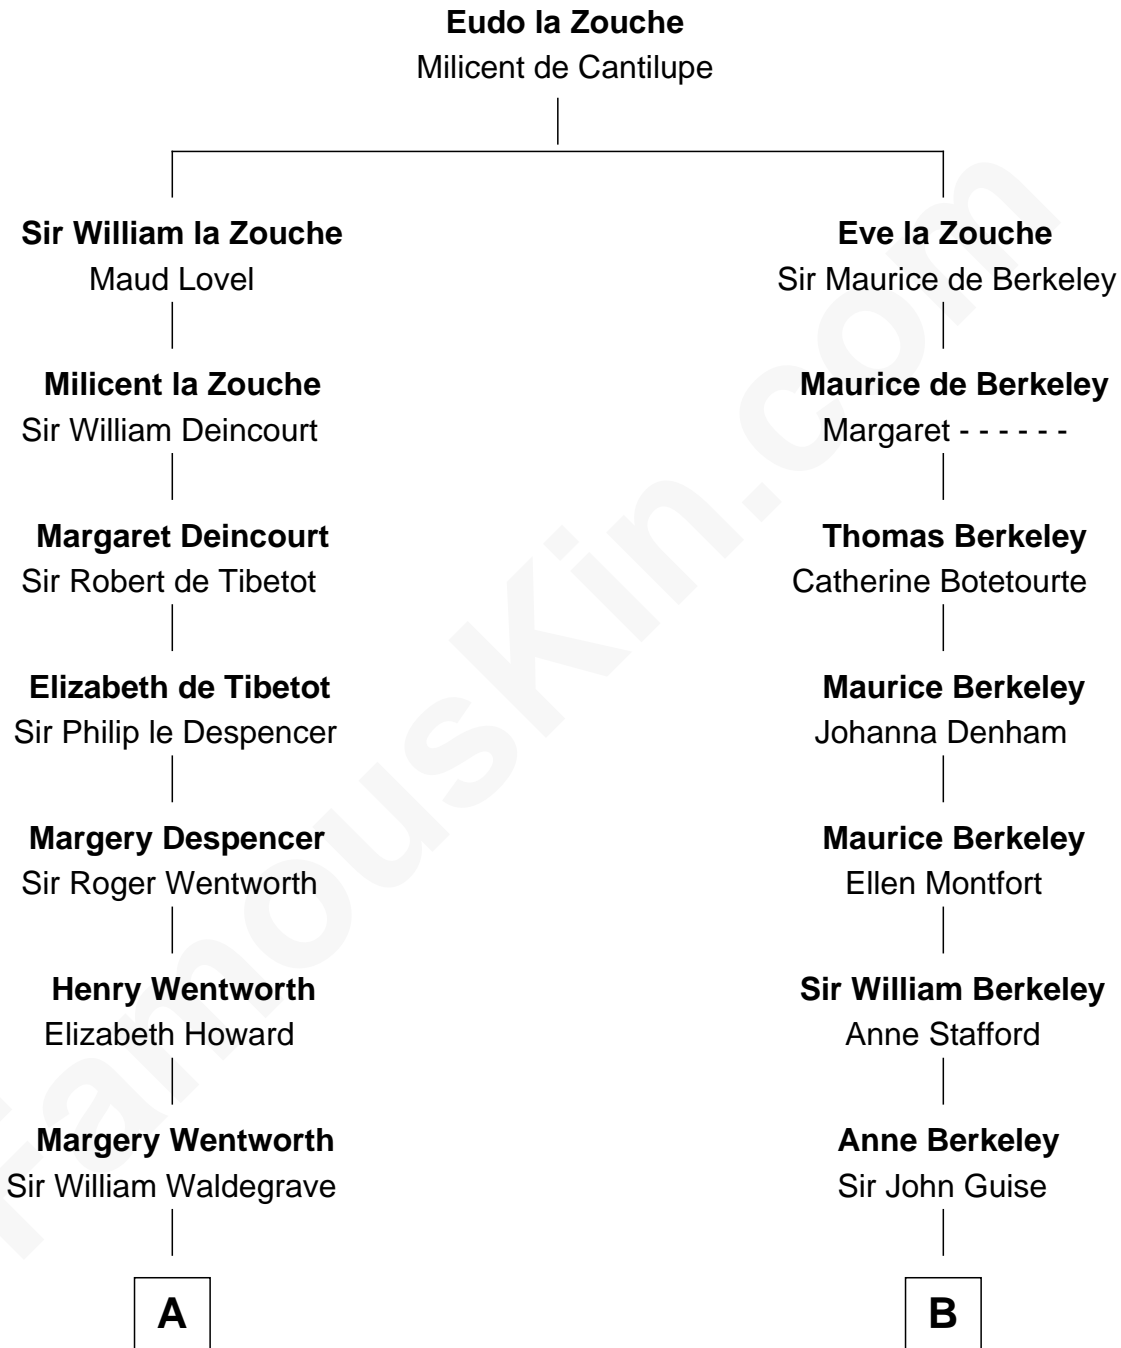

FamousKin.com
Relationship Chart of
Jake Gyllenhaal
Movie Actor

17th cousin 4 times removed of
John Torrey
Co-founder, NY Academy of Science

C

Anders Leonard Gyllenhaal

Selma Amanda Nelson

Leonard Ephraim Gyllenhaal