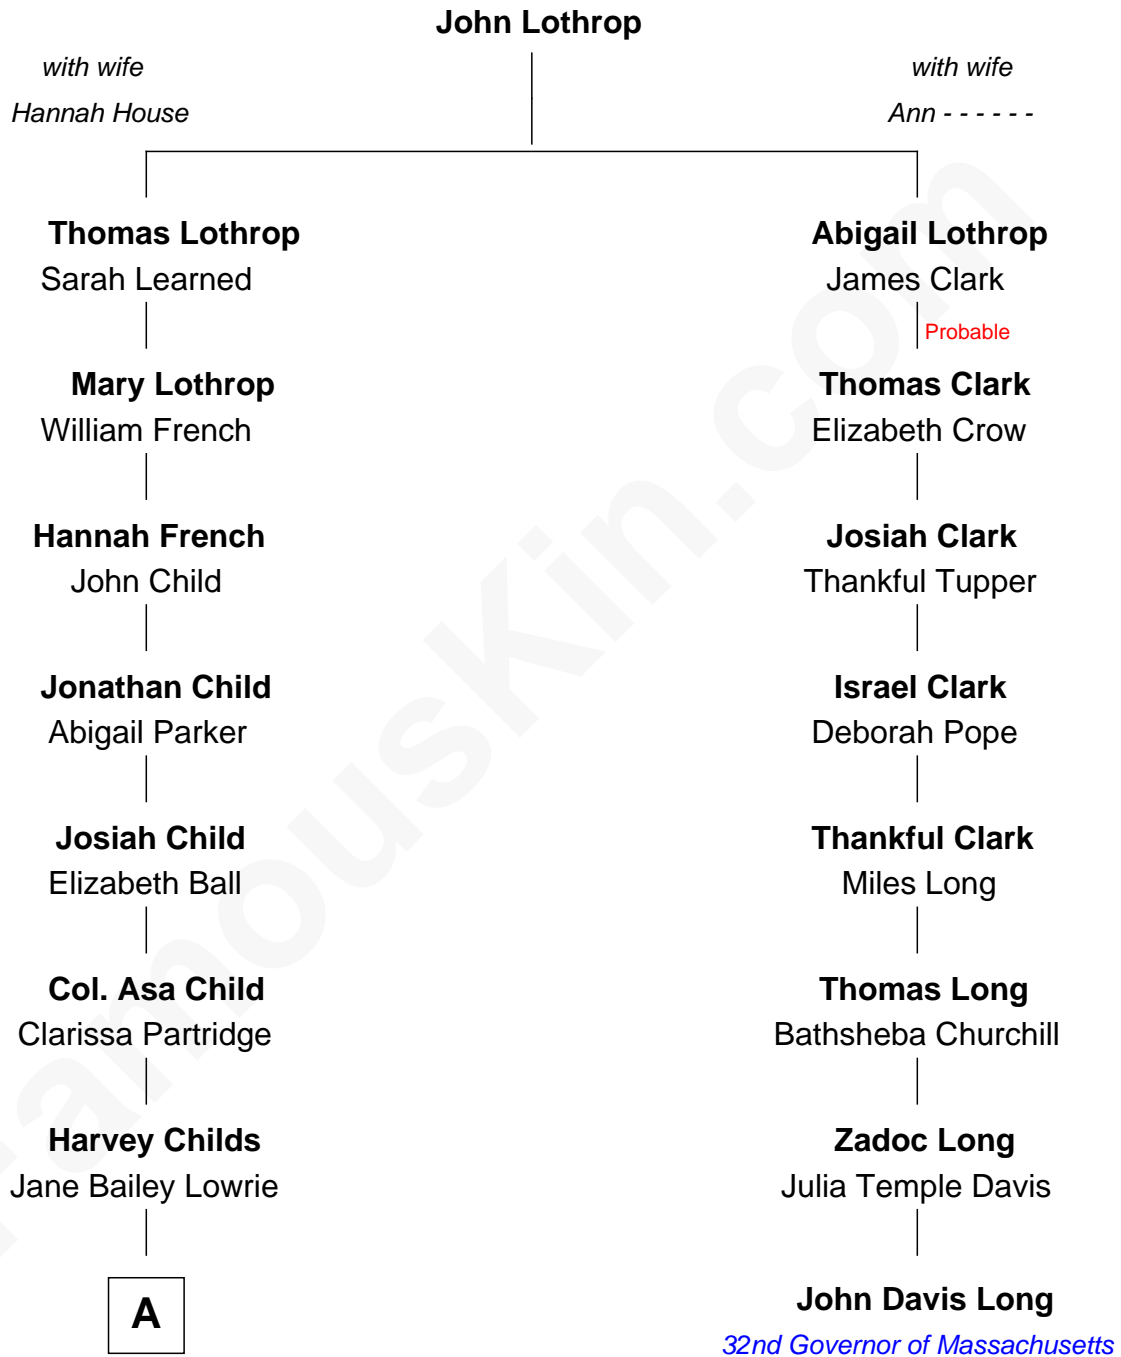

**FamousKin.com**  
**Relationship Chart of**  
**Jake Gyllenhaal**  
*Movie Actor*

7th cousin 4 times removed of  
**John Davis Long**  
*32nd Governor of Massachusetts*

**A**

—  
**Walter Cameron Childs**

Edith Worcester Smith

—  
**Geoffrey Stafford Childs**

Olivia Hughes Waelchli

—  
**Virginia Lowrie Childs**

Hugh Anders Gyllenhaal

—  
**Stephen Roark Gyllenhaal**

Naomi Achs

—  
**Jake Gyllenhaal**