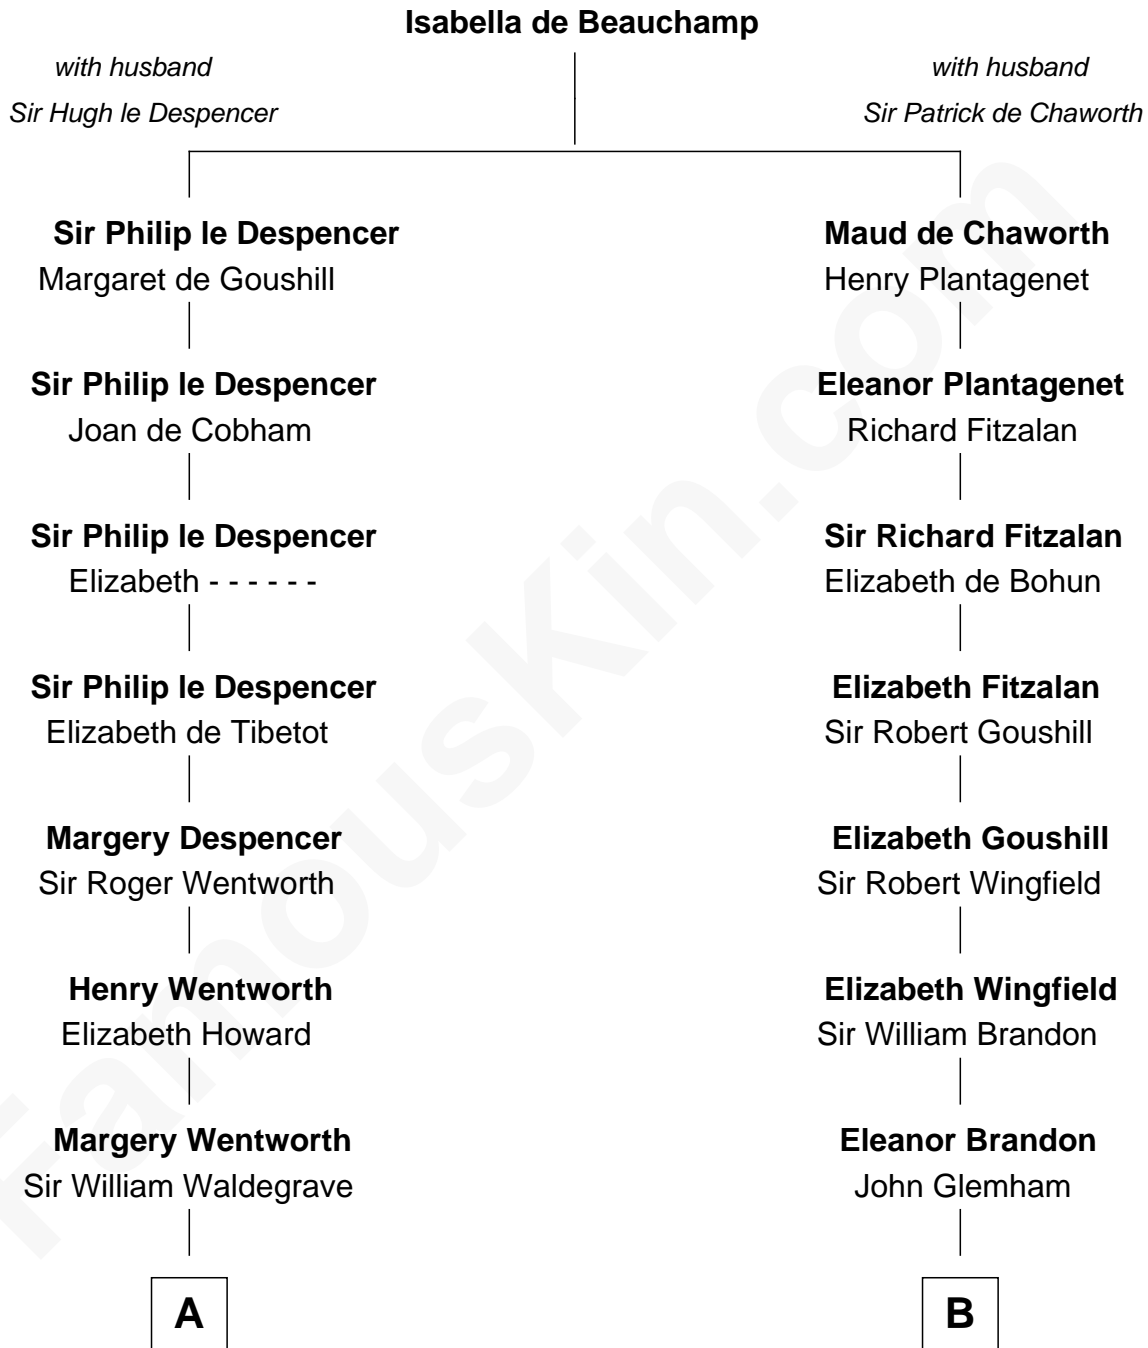

FamousKin.com
Relationship Chart of
Jake Gyllenhaal
Movie Actor

14th cousin 7 times removed of
Roger Sherman
Signer of the Declaration of Independence

C

Anders Leonard Gyllenhaal

Selma Amanda Nelson

Leonard Ephraim Gyllenhaal