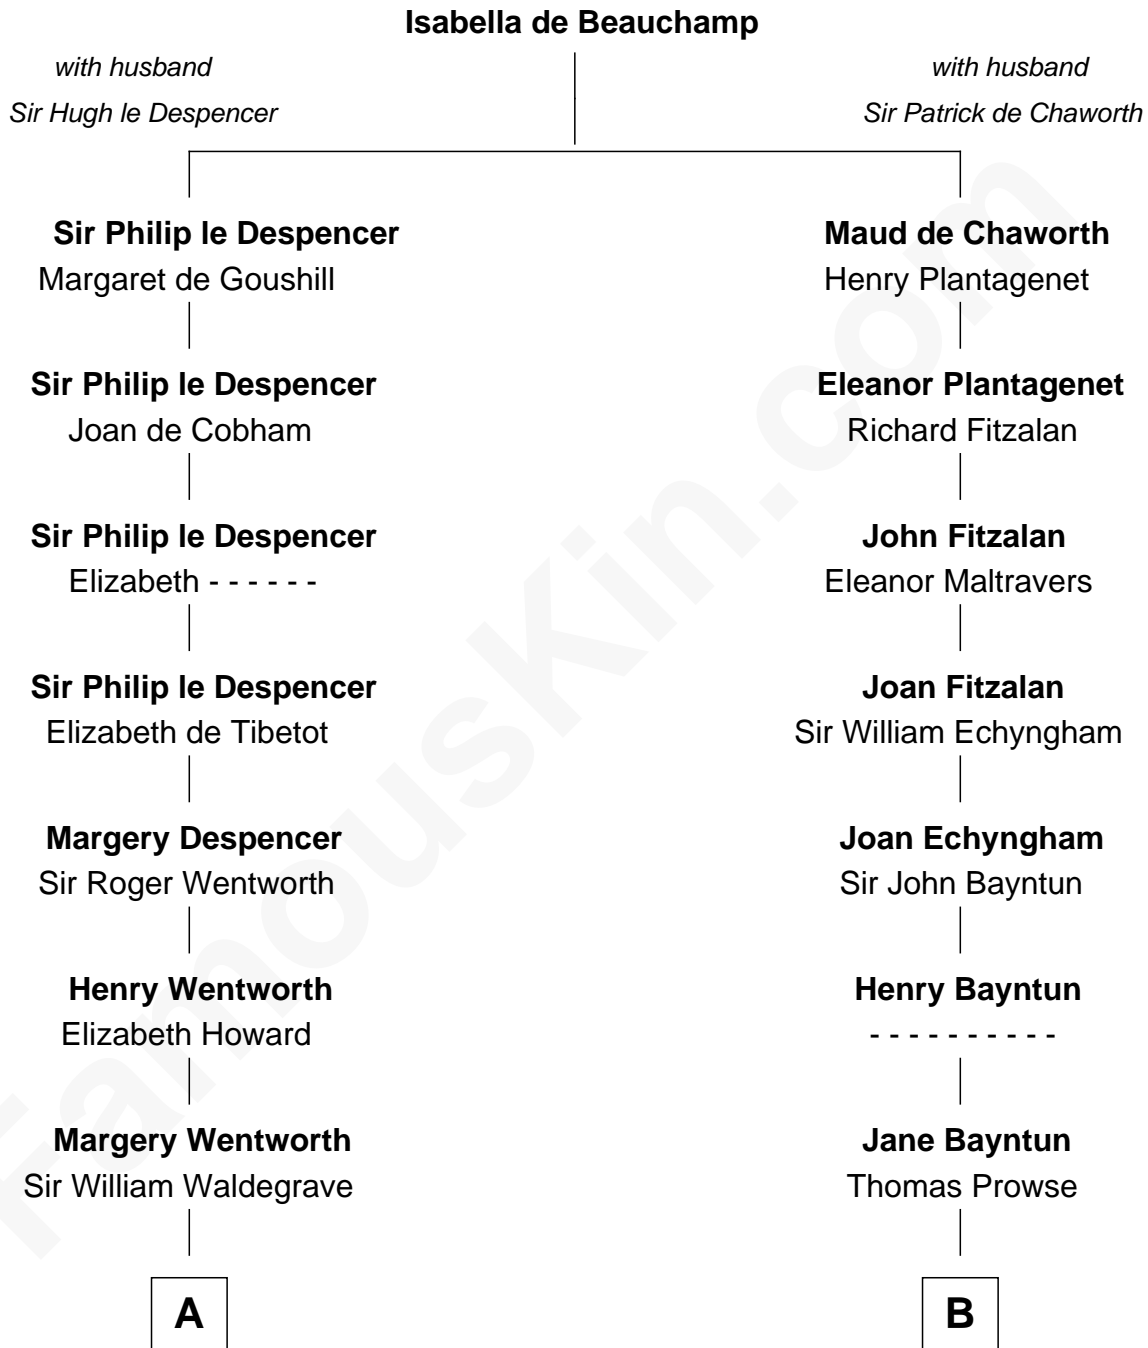

**FamousKin.com**  
**Relationship Chart of**  
**Jake Gyllenhaal**  
*Movie Actor*

**16th cousin 5 times removed of**  
**Samuel Cony**  
*31st Governor of Maine*

**C**

Anders Leonard Gyllenhaal

Selma Amanda Nelson

Leonard Ephraim Gyllenhaal

Philo Pendleton

Hugh Anders Gyllenhaal

Virginia Lowrie Childs

Stephen Roark Gyllenhaal

Naomi Achs

**Jake Gyllenhaal**

*Movie Actor*