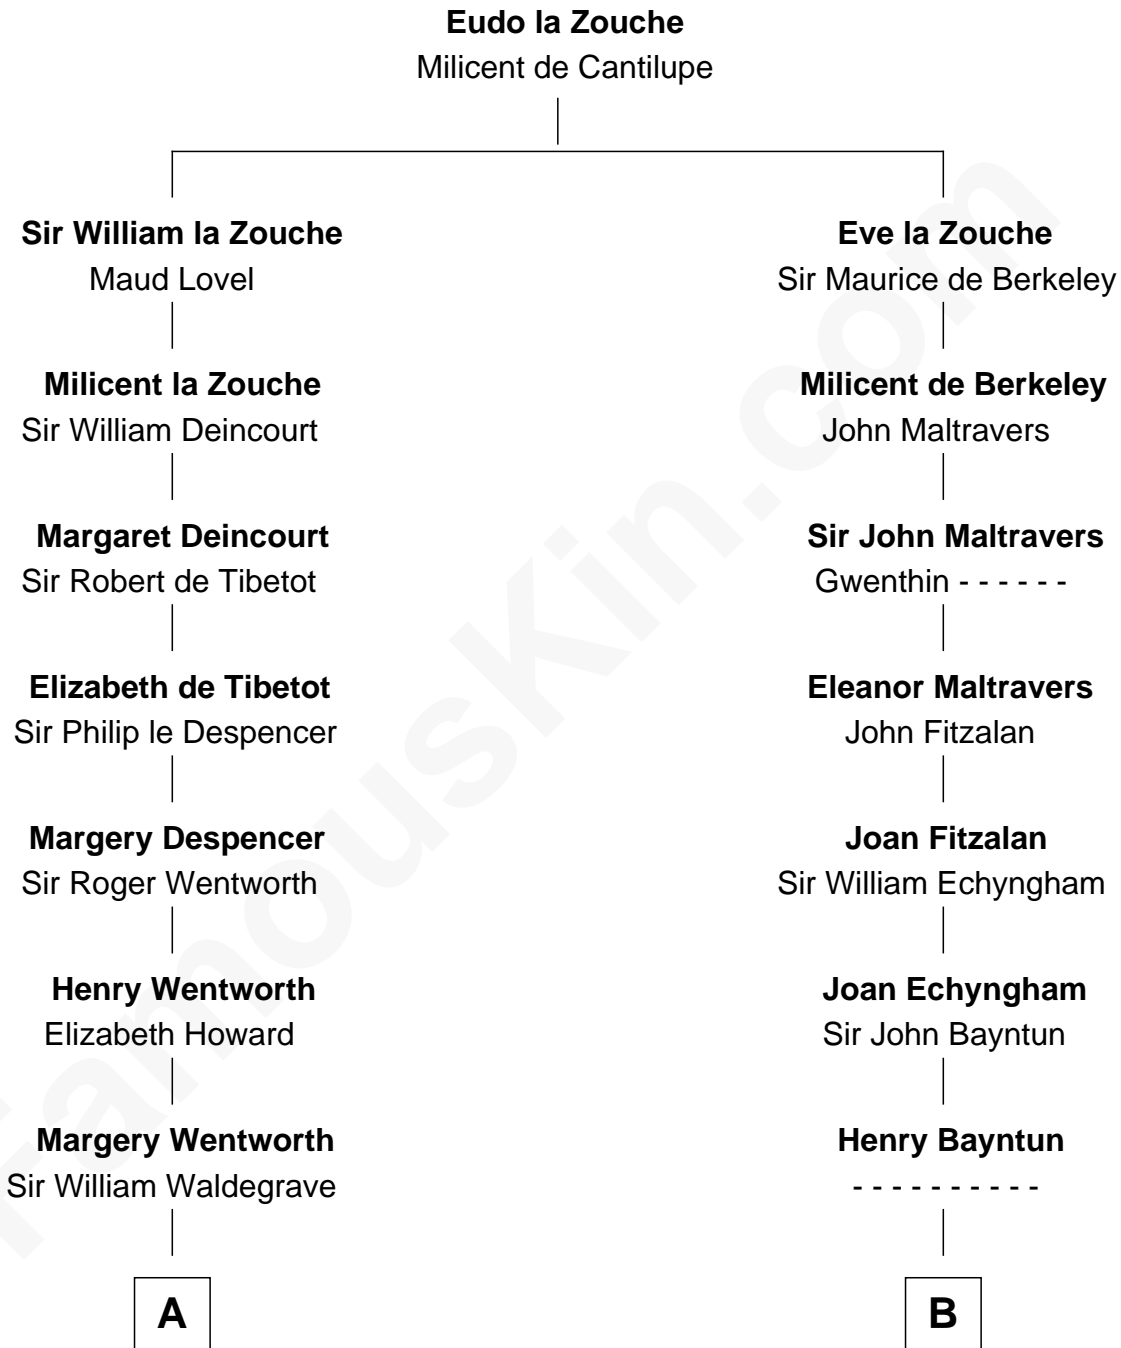

**FamousKin.com**  
**Relationship Chart of**  
**Jake Gyllenhaal**  
*Movie Actor*

17th cousin 4 times removed of  
**Samuel Cony**  
*31st Governor of Maine*

**C**

Anders Leonard Gyllenhaal

Selma Amanda Nelson

Leonard Ephraim Gyllenhaal

Philo Pendleton

Hugh Anders Gyllenhaal

Virginia Lowrie Childs

Stephen Roark Gyllenhaal

Naomi Achs

**Jake Gyllenhaal**

*Movie Actor*