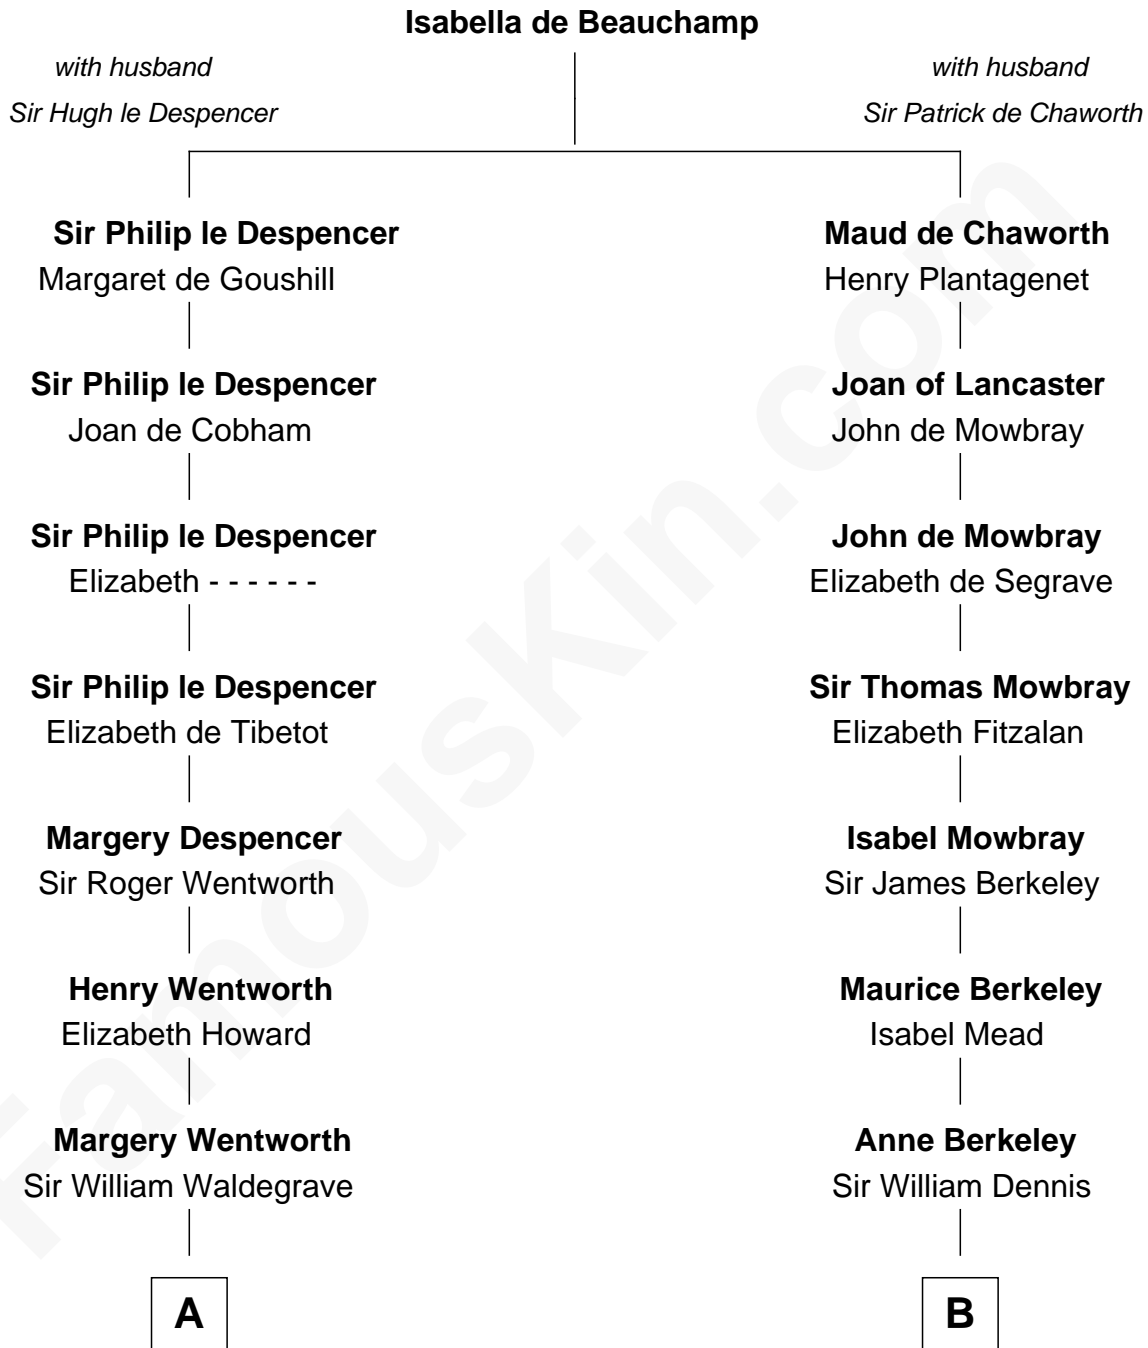

**FamousKin.com**  
**Relationship Chart of**  
**Jake Gyllenhaal**  
*Movie Actor*

19th cousin 2 times removed of  
**General Douglas MacArthur**  
*U.S. Army - World War II*

**C**

**Anders Leonard Gyllenhaal**  
Selma Amanda Nelson

**Leonard Ephraim Gyllenhaal**  
Philo Pendleton

**Hugh Anders Gyllenhaal**  
Virginia Lowrie Childs

**Stephen Roark Gyllenhaal**  
Naomi Achs

**Jake Gyllenhaal**  
*Movie Actor*

**D**

**Aurelia Belcher**  
Arthur MacArthur