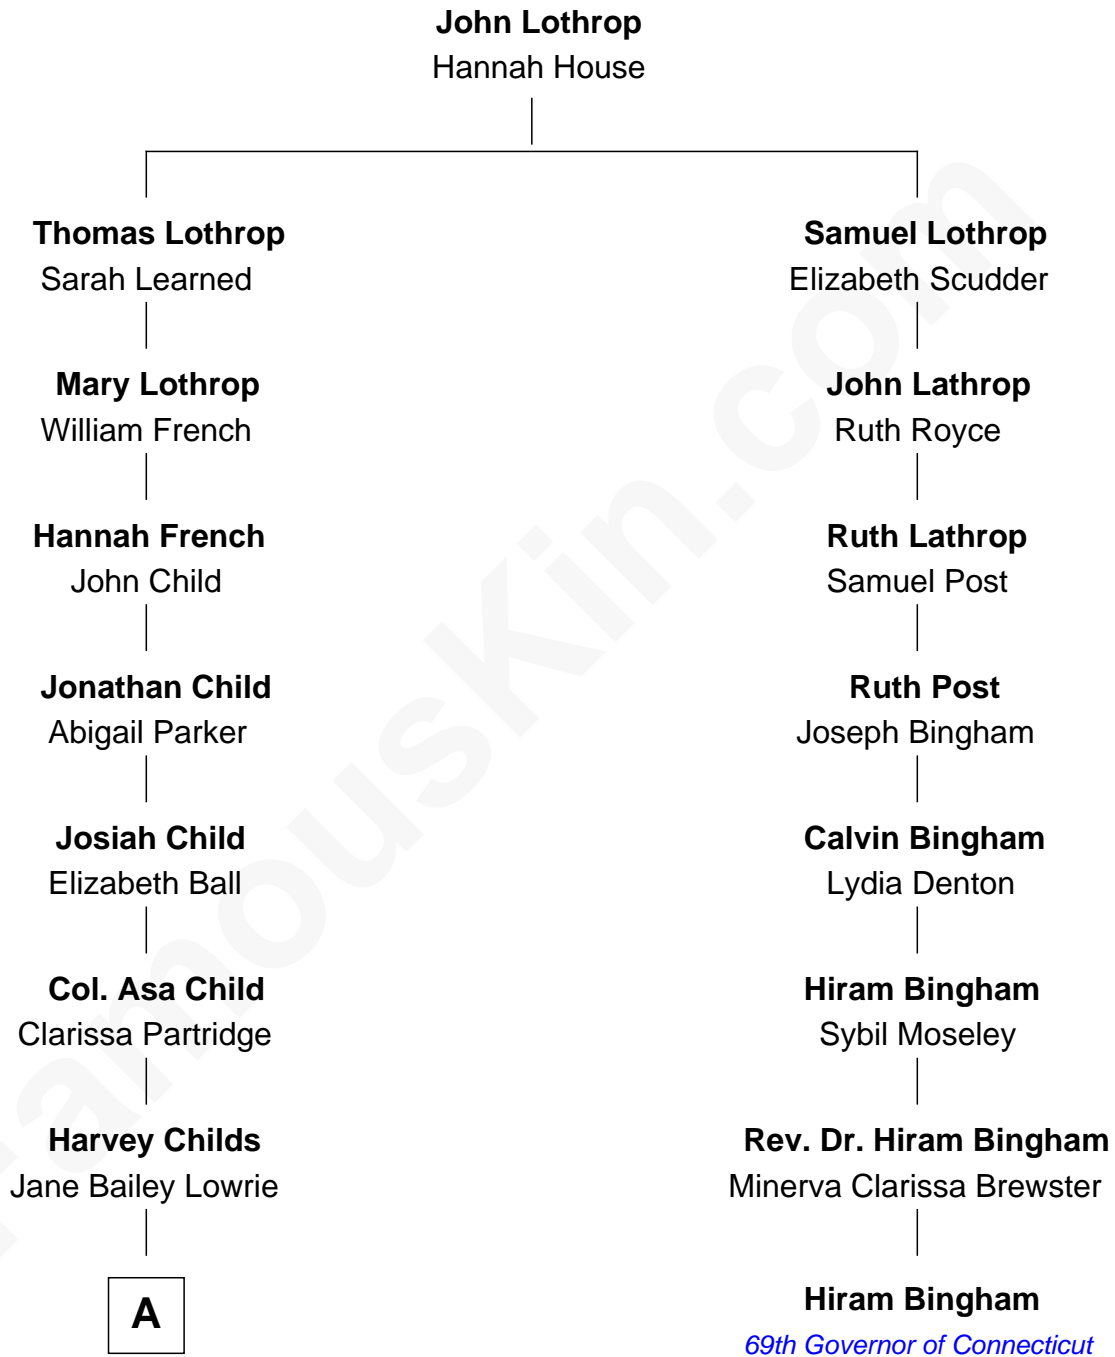

**FamousKin.com**  
**Relationship Chart of**  
**Jake Gyllenhaal**  
*Movie Actor*

7th cousin 4 times removed of  
**Hiram Bingham**  
*69th Governor of Connecticut*

**A**

—  
**Walter Cameron Childs**

Edith Worcester Smith

—  
**Geoffrey Stafford Childs**

Olivia Hughes Waelchli

—  
**Virginia Lowrie Childs**

Hugh Anders Gyllenhaal

—  
**Stephen Roark Gyllenhaal**

Naomi Achs

—  
**Jake Gyllenhaal**

*Movie Actor*