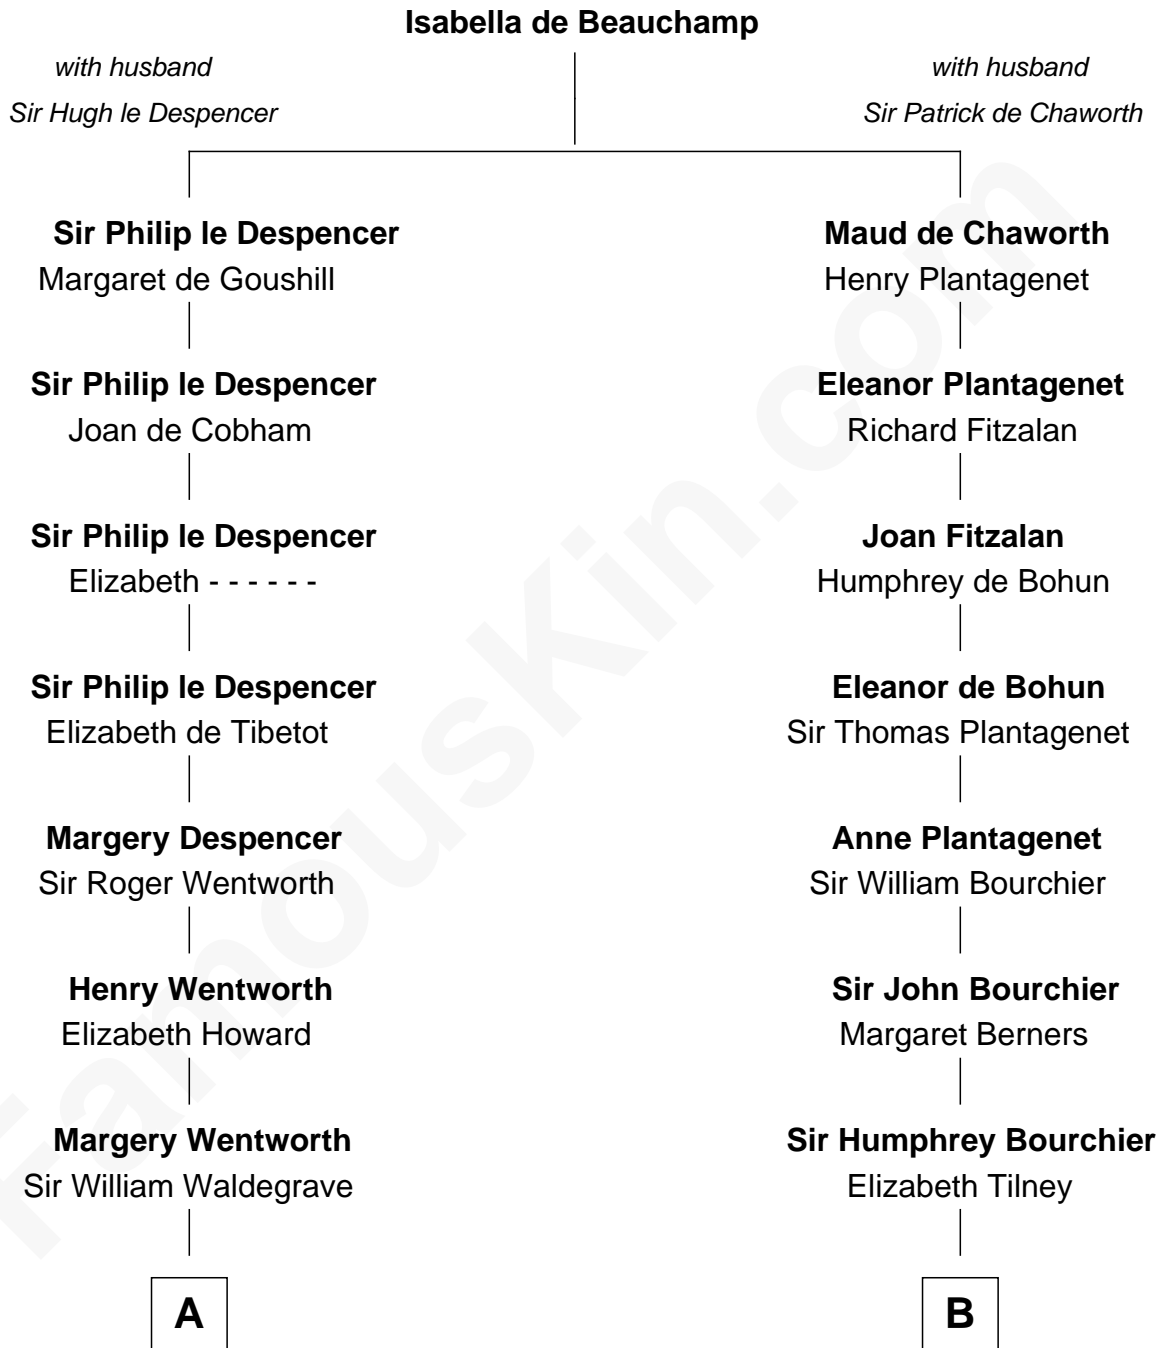

# FamousKin.com Relationship Chart of

**Jake Gyllenhaal**

*Movie Actor*

21st cousin of

**Frank Lloyd Wright**

*American Architect*

**C**

**Anders Leonard Gyllenhaal**

Selma Amanda Nelson

**Leonard Ephraim Gyllenhaal**

Philo Pendleton

**Hugh Anders Gyllenhaal**

Virginia Lowrie Childs

**Stephen Roark Gyllenhaal**

Naomi Achs

**Jake Gyllenhaal**