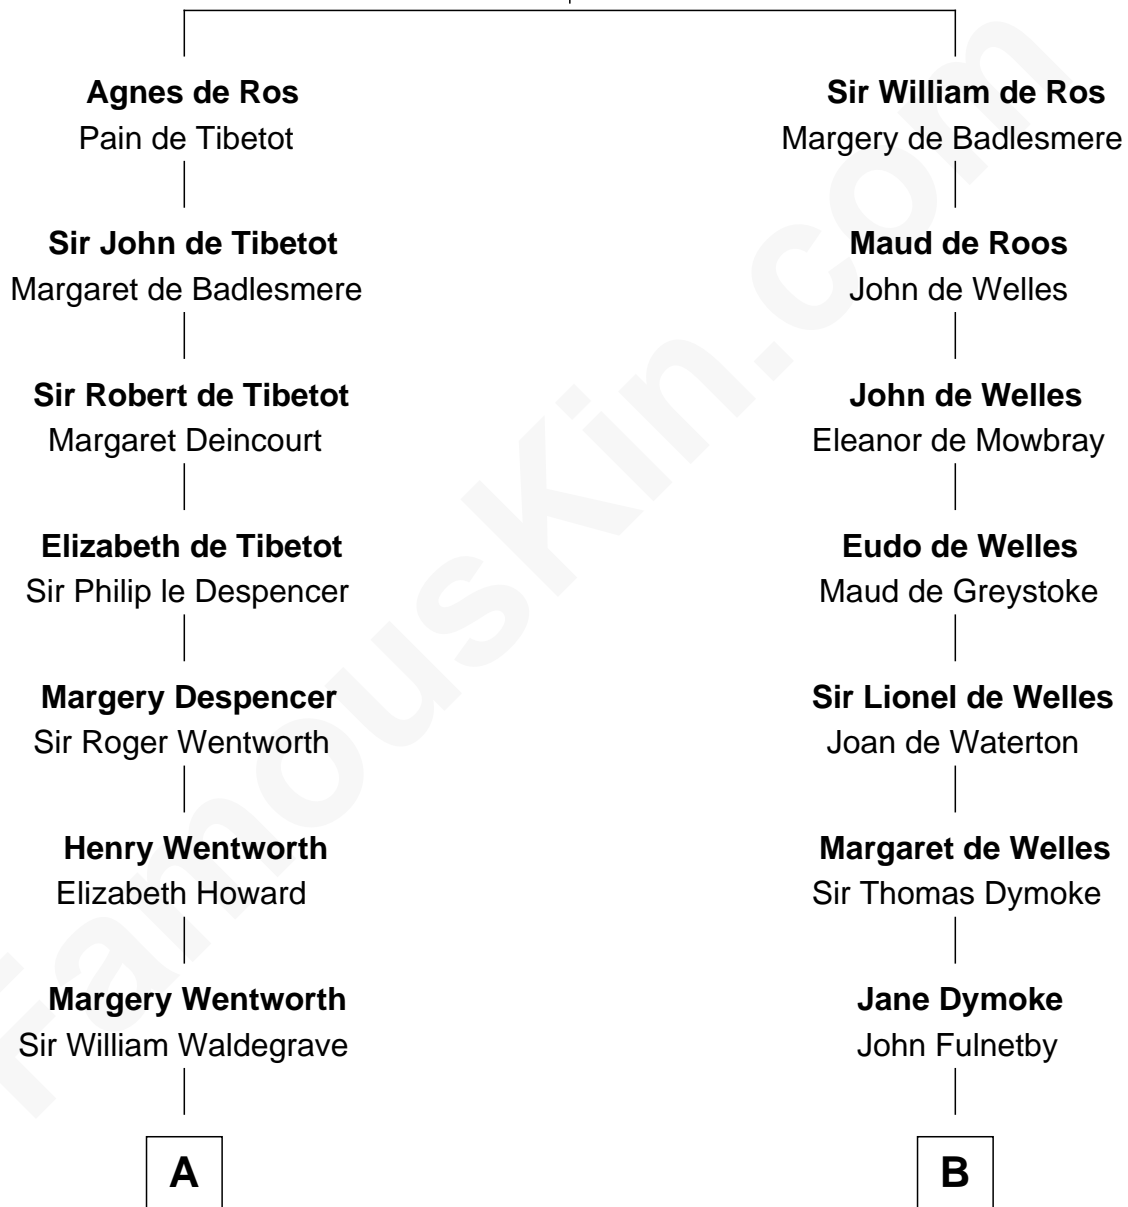

FamousKin.com Relationship Chart of

Jake Gyllenhaal

Movie Actor

21st cousin of

Sam Waterston

Stage, TV and Movie Actor

William de Ros

Maude de Vaux

C

Anders Leonard Gyllenhaal

Selma Amanda Nelson

Leonard Ephraim Gyllenhaal

Philo Pendleton

Hugh Anders Gyllenhaal

Virginia Lowrie Childs

Stephen Roark Gyllenhaal

Naomi Achs

Jake Gyllenhaal

Movie Actor

D

Anna Greenleaf Sawyer

Amos Atkinson

Edward Atkinson

Mary Caroline Heath

Robert Whitman Atkinson

Ellizabeth Bispham Page

Alice Tucker Atkinson

George Chychele Waterston

Sam Waterston

Stage, TV and Movie Actor