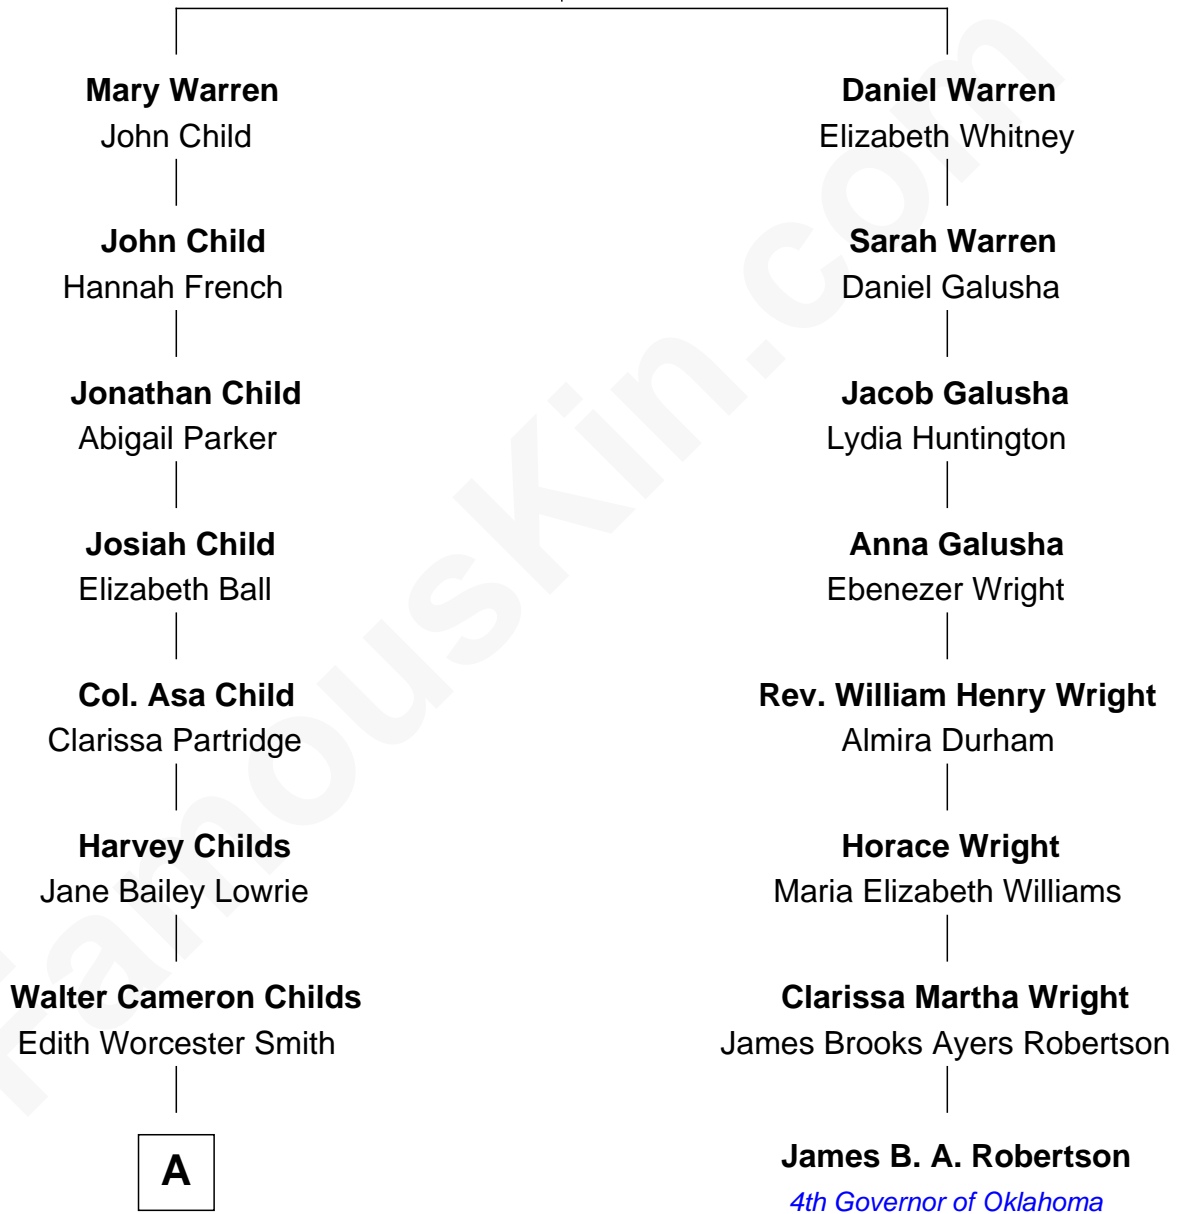

**FamousKin.com**  
**Relationship Chart of**  
**Jake Gyllenhaal**  
*Movie Actor*

7th cousin 3 times removed of

**James B. A. Robertson**  
*4th Governor of Oklahoma*

**Daniel Warren**  
 Mary Barron

**A**

—  
**Geoffrey Stafford Childs**

Olivia Hughes Waelchli

—  
**Virginia Lowrie Childs**

Hugh Anders Gyllenhaal

—  
**Stephen Roark Gyllenhaal**

Naomi Achs

—  
**Jake Gyllenhaal**

*Movie Actor*