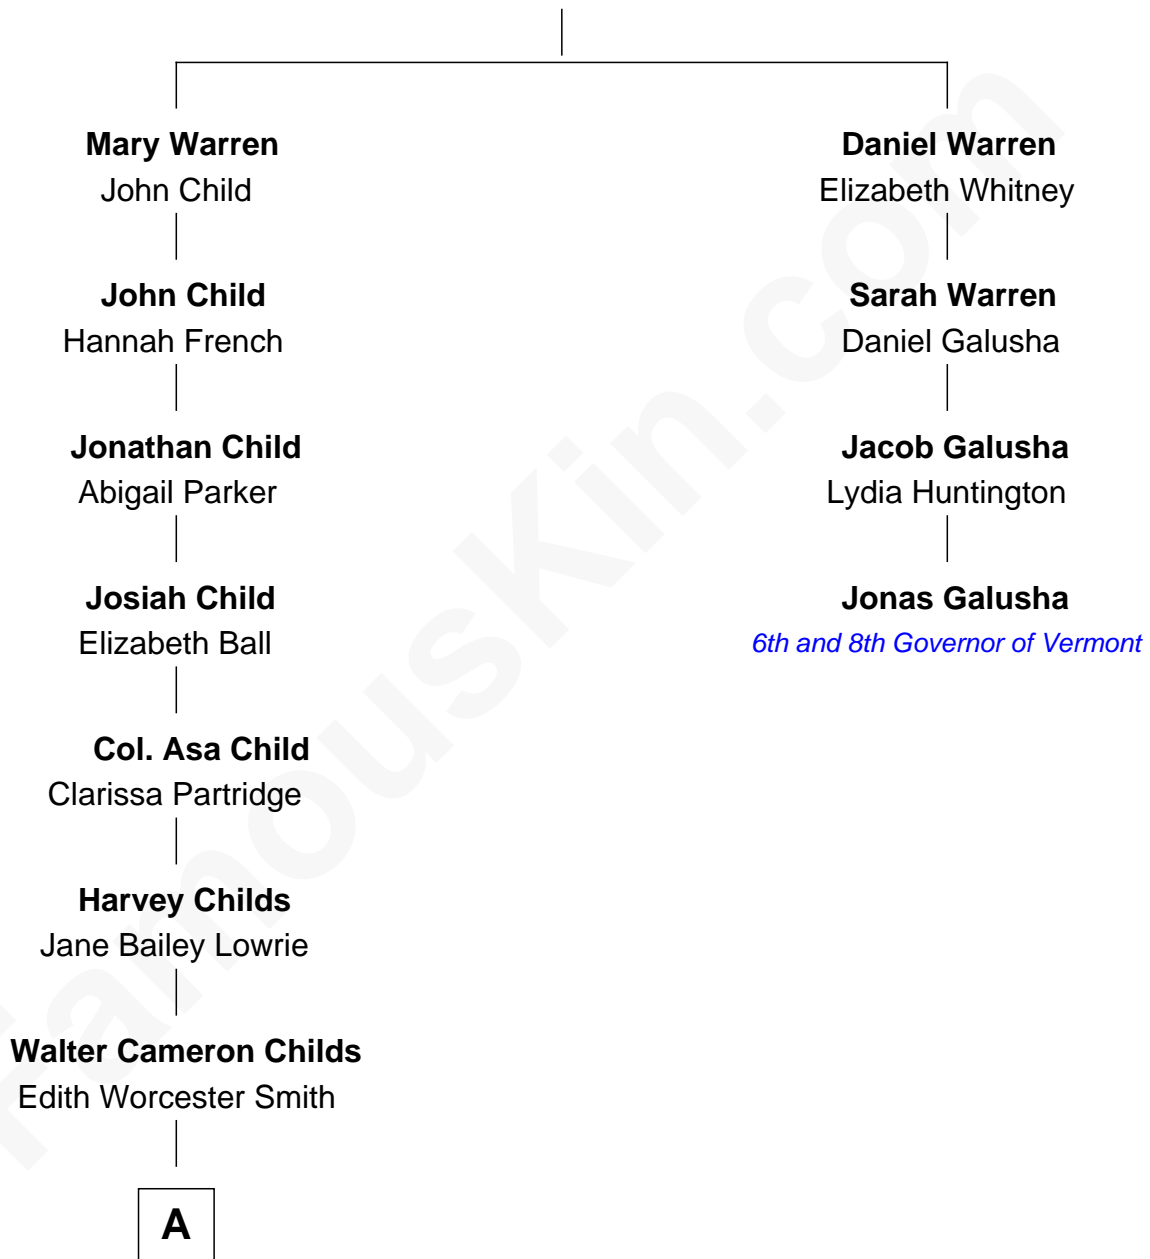

FamousKin.com Relationship Chart of

Jake Gyllenhaal

Movie Actor

3rd cousin 7 times removed of

Jonas Galusha

6th and 8th Governor of Vermont

Daniel Warren

Mary Barron

A

—
Geoffrey Stafford Childs

Olivia Hughes Waelchli

—
Virginia Lowrie Childs

Hugh Anders Gyllenhaal

—
Stephen Roark Gyllenhaal

Naomi Achs

—
Jake Gyllenhaal