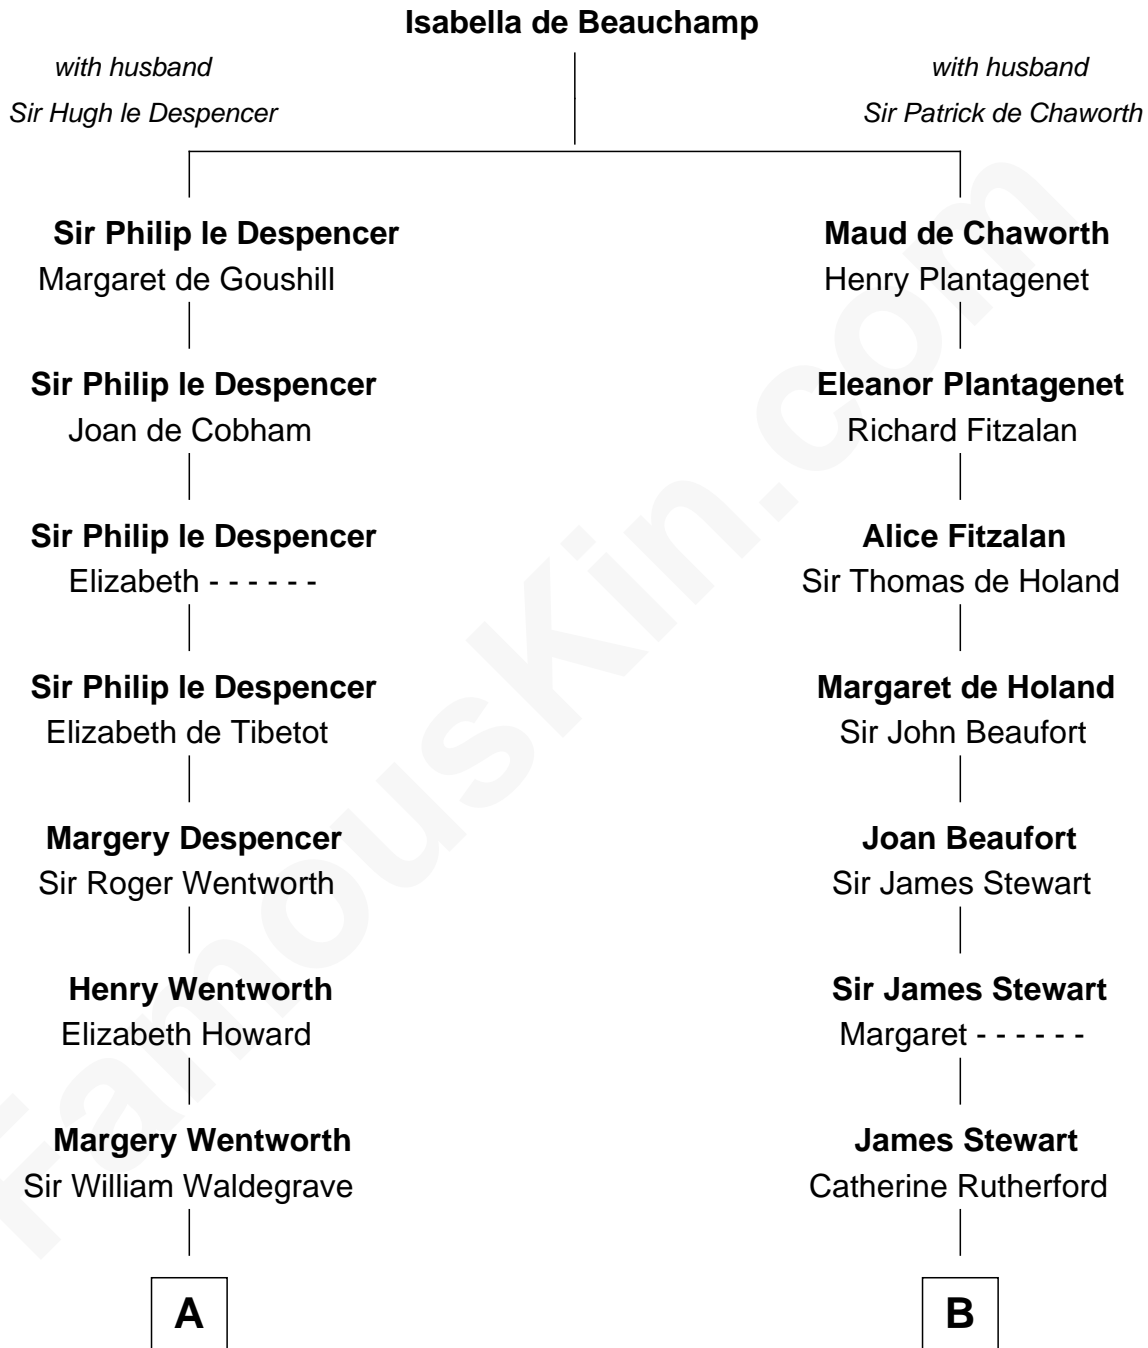

**FamousKin.com**  
**Relationship Chart of**  
**Jake Gyllenhaal**  
*Movie Actor*

19th cousin 2 times removed of

**Johnny Mercer**  
*Songwriter and Co-Founder of Capitol Records*

**C**

**Anders Leonard Gyllenhaal**

Selma Amanda Nelson

**Leonard Ephraim Gyllenhaal**

Philo Pendleton

**Hugh Anders Gyllenhaal**

Virginia Lowrie Childs

**Stephen Roark Gyllenhaal**

Naomi Achs

**Jake Gyllenhaal**