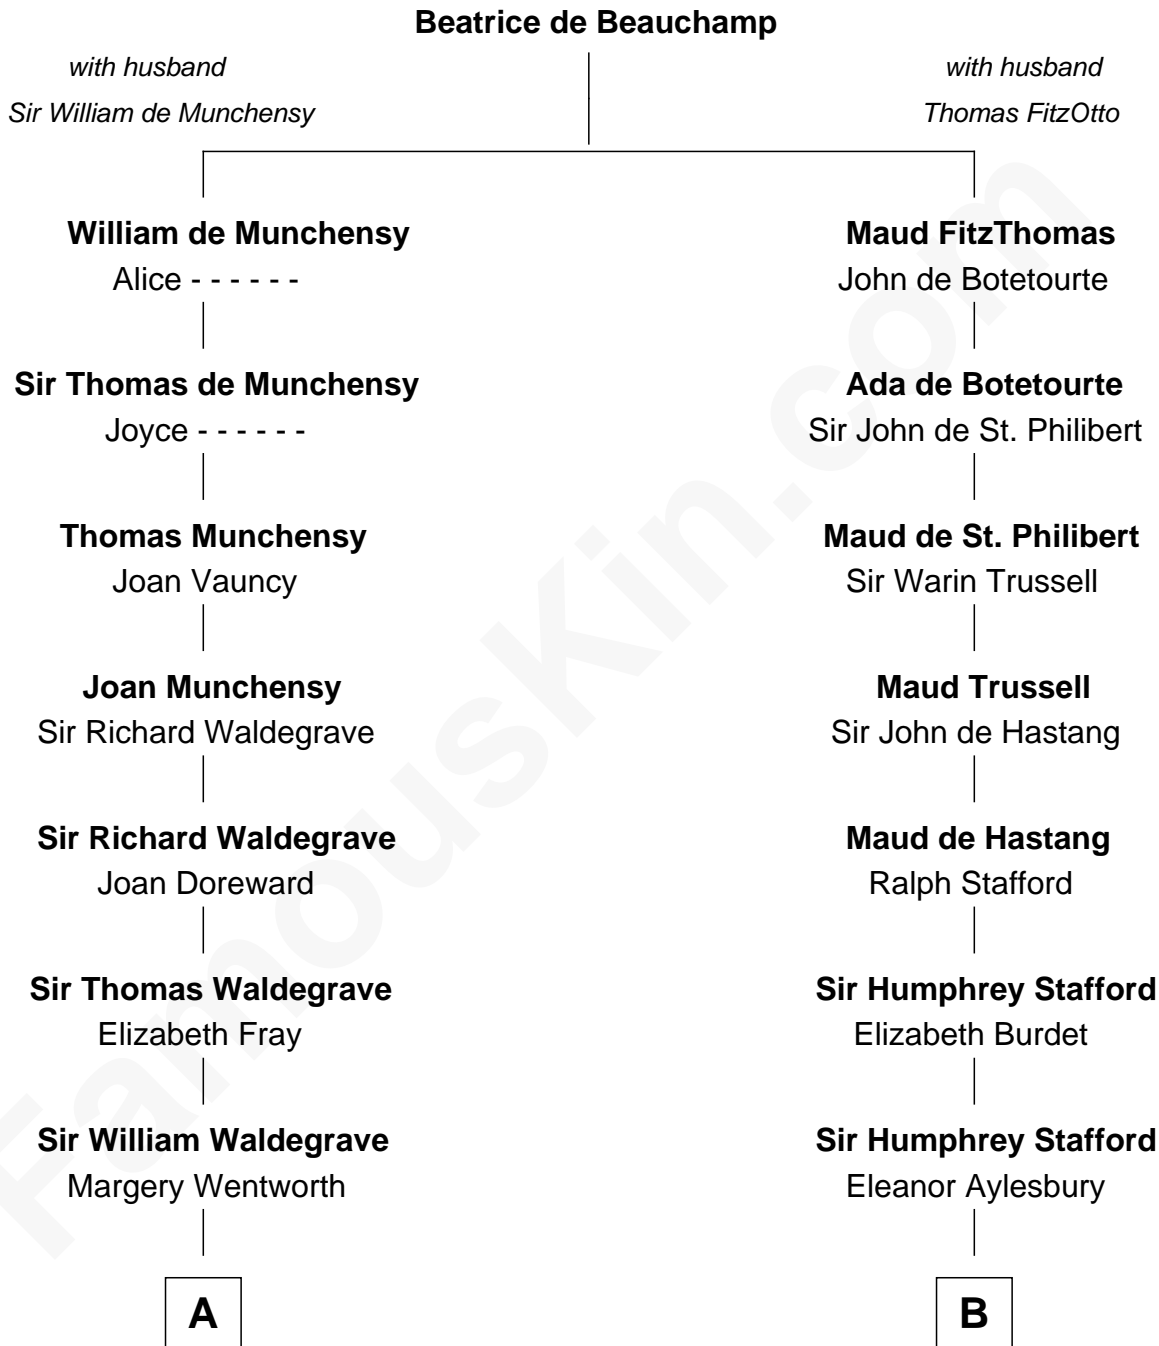

FamousKin.com Relationship Chart of

Jake Gyllenhaal

Movie Actor

21st cousin of

Marilyn Monroe

Actress, Model, and Singer

C

Anders Leonard Gyllenhaal

Selma Amanda Nelson

Leonard Ephraim Gyllenhaal

Philo Pendleton

Hugh Anders Gyllenhaal

Virginia Lowrie Childs

Stephen Roark Gyllenhaal

Naomi Achs

Jake Gyllenhaal

Movie Actor

D

Samuel Elam Almy

Susan Bateman

Susan Bateman Almy

Charles Adams Gifford

Frederick Almy Gifford

Elizabeth Easton Tennant

Charles Stanley Gifford

Gladys Pearl Monroe

Marilyn Monroe

Actress, Model, and Singer