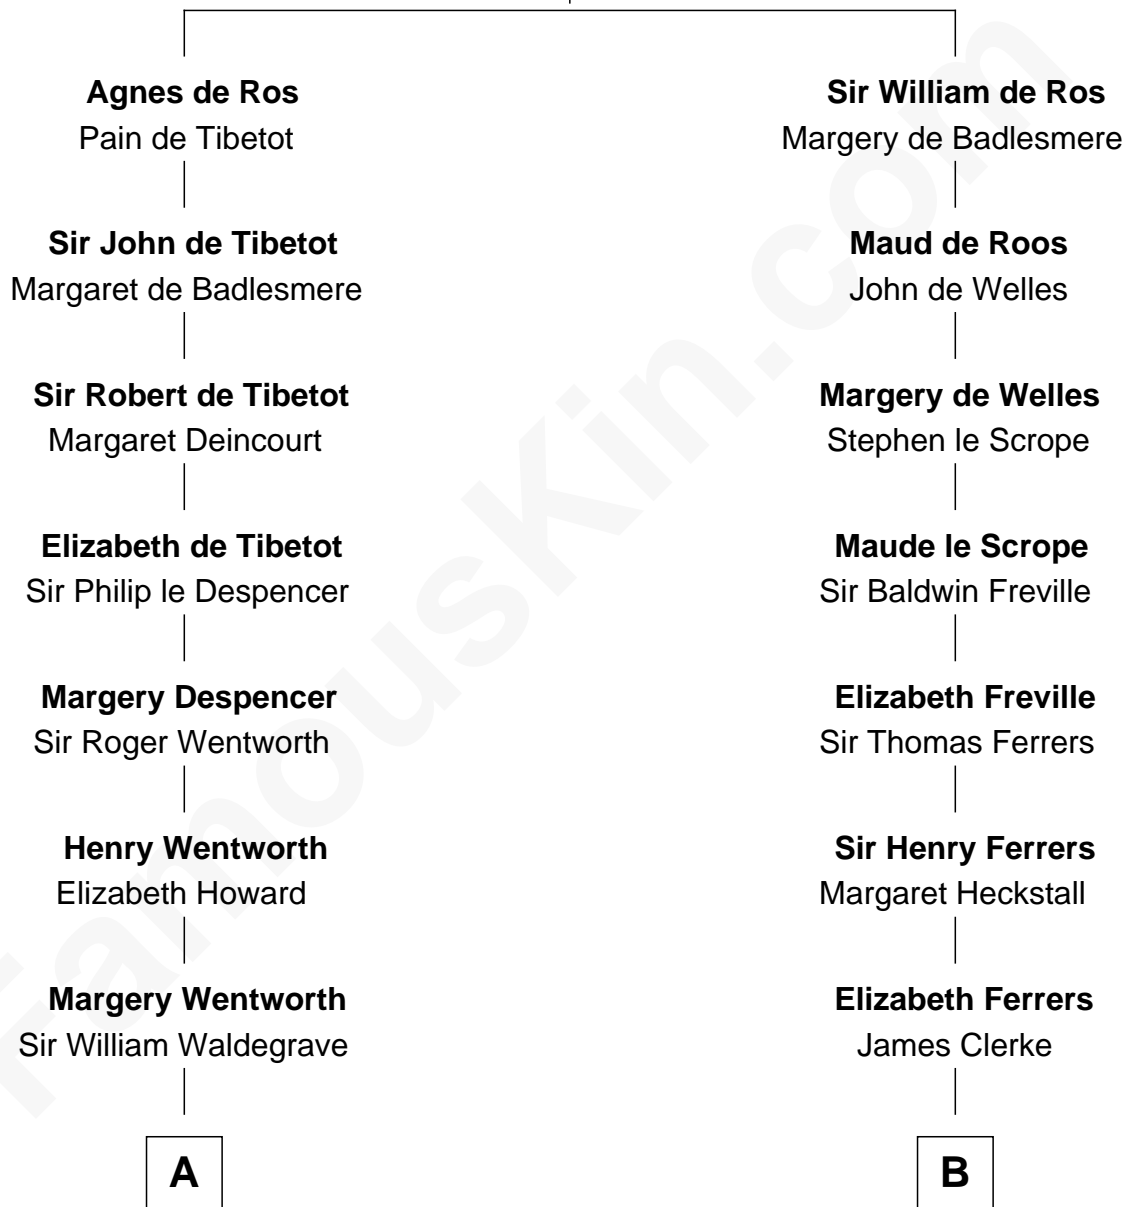

## Relationship Chart of

**Jake Gyllenhaal**

*Movie Actor*

20th cousin 1 time removed of

**Marilyn Monroe**

*Actress, Model, and Singer*

**William de Ros**

Maude de Vaux

**C**

**Anders Leonard Gyllenhaal**  
Selma Amanda Nelson

**Leonard Ephraim Gyllenhaal**  
Philo Pendleton

**Hugh Anders Gyllenhaal**  
Virginia Lowrie Childs

**Stephen Roark Gyllenhaal**  
Naomi Achs

**Jake Gyllenhaal**  
*Movie Actor*

**D**

**Susan Bateman Almy**  
Charles Adams Gifford

**Frederick Almy Gifford**  
Elizabeth Easton Tennant

**Charles Stanley Gifford**  
Gladys Pearl Monroe

**Marilyn Monroe**  
*Actress, Model, and Singer*