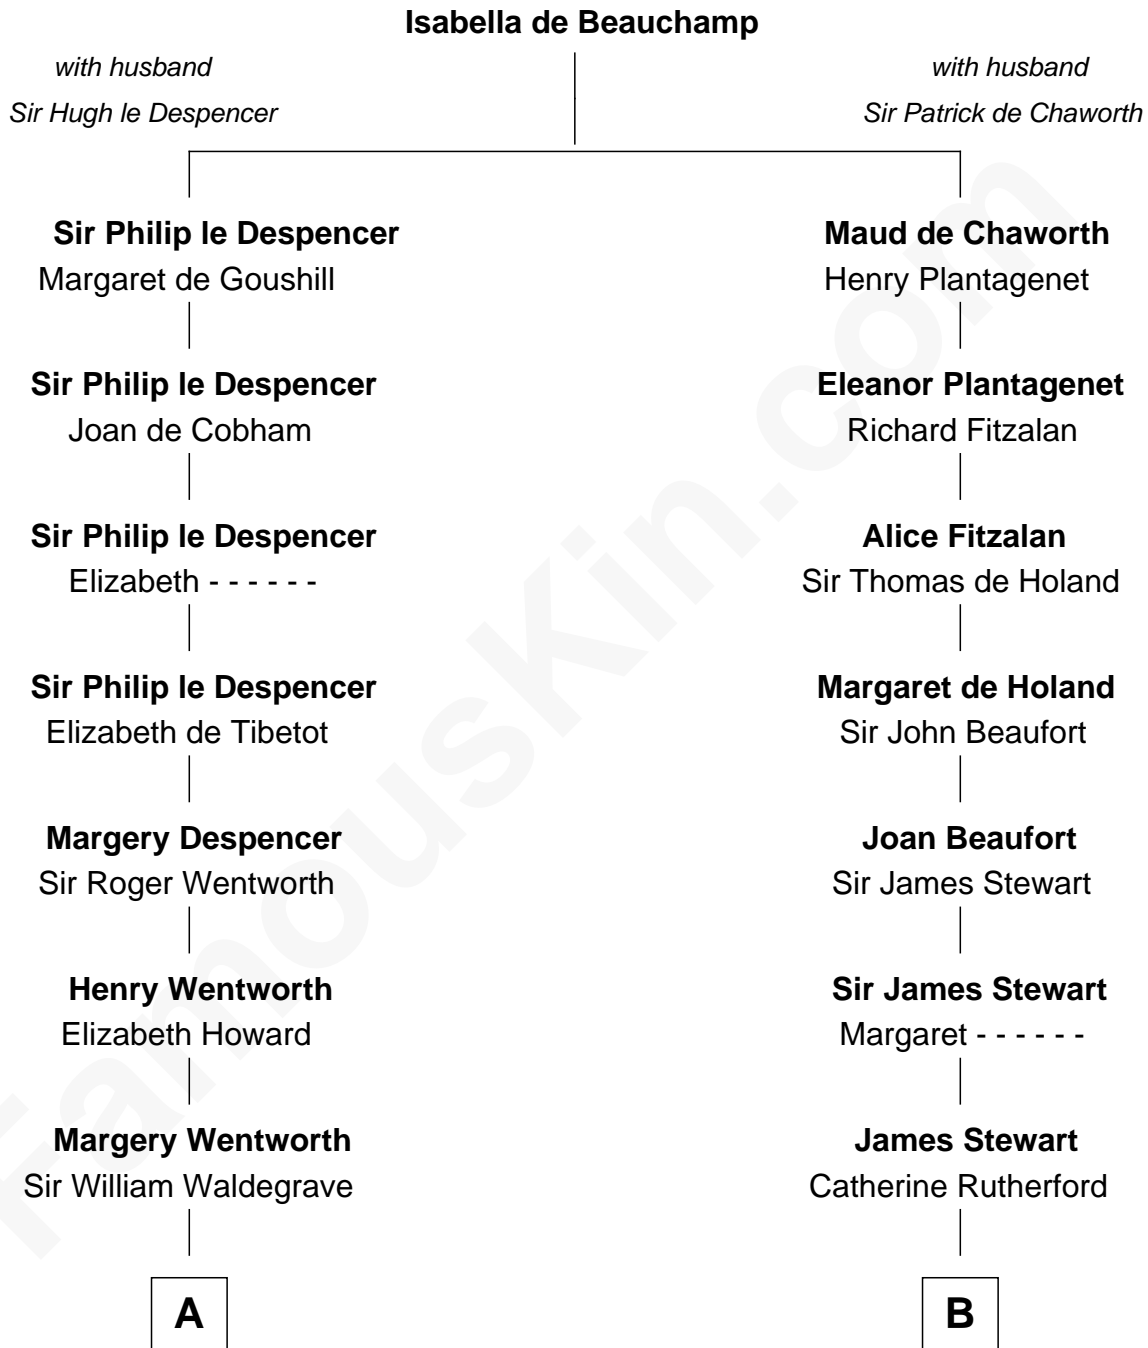

**FamousKin.com**  
**Relationship Chart of**  
**Jake Gyllenhaal**  
*Movie Actor*

**17th cousin 4 times removed of**  
**Noel Coward**  
*Playwright, Actor, and Songwriter*

**C**

Anders Leonard Gyllenhaal

Selma Amanda Nelson

Leonard Ephraim Gyllenhaal

Philo Pendleton

Hugh Anders Gyllenhaal

Virginia Lowrie Childs

Stephen Roark Gyllenhaal

Naomi Achs

**Jake Gyllenhaal**