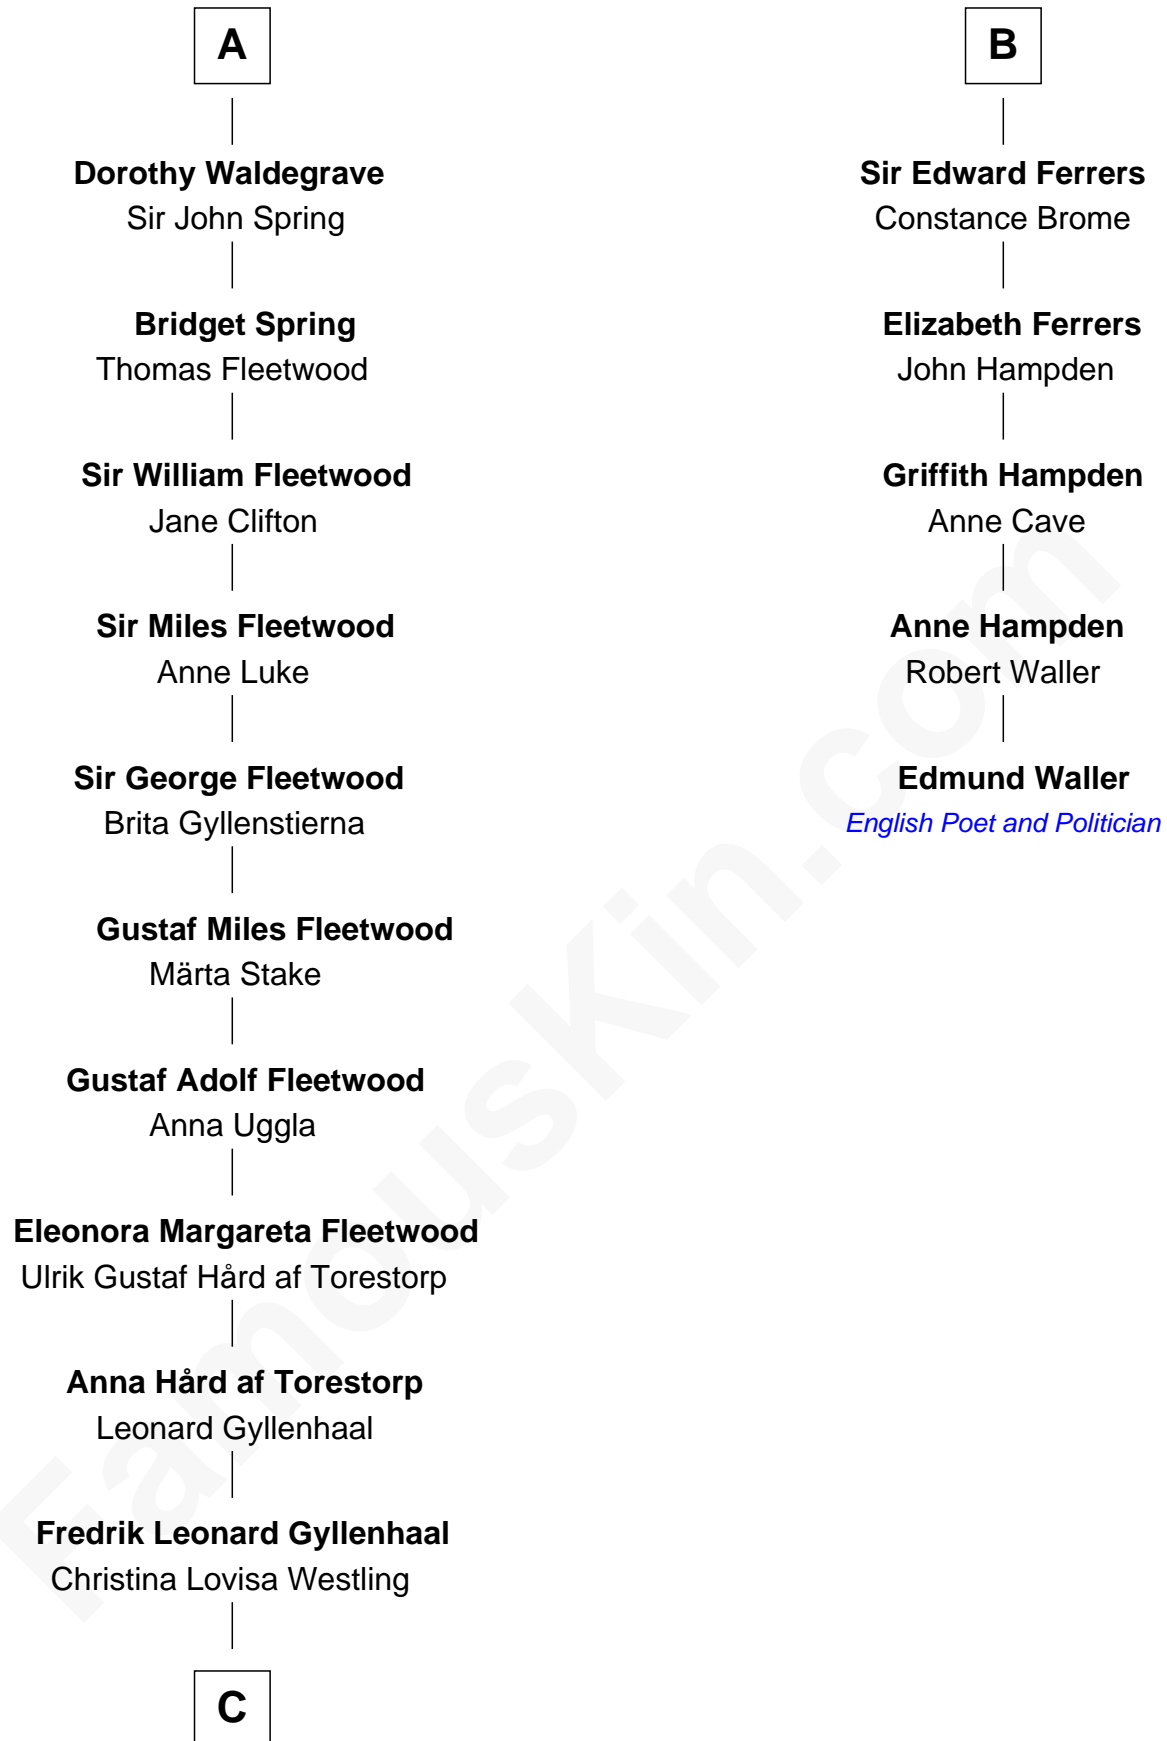

FamousKin.com
Relationship Chart of
Jake Gyllenhaal
Movie Actor

11th cousin 10 times removed of
Edmund Waller
English Poet and Politician

C

Anders Leonard Gyllenhaal

Selma Amanda Nelson

Leonard Ephraim Gyllenhaal