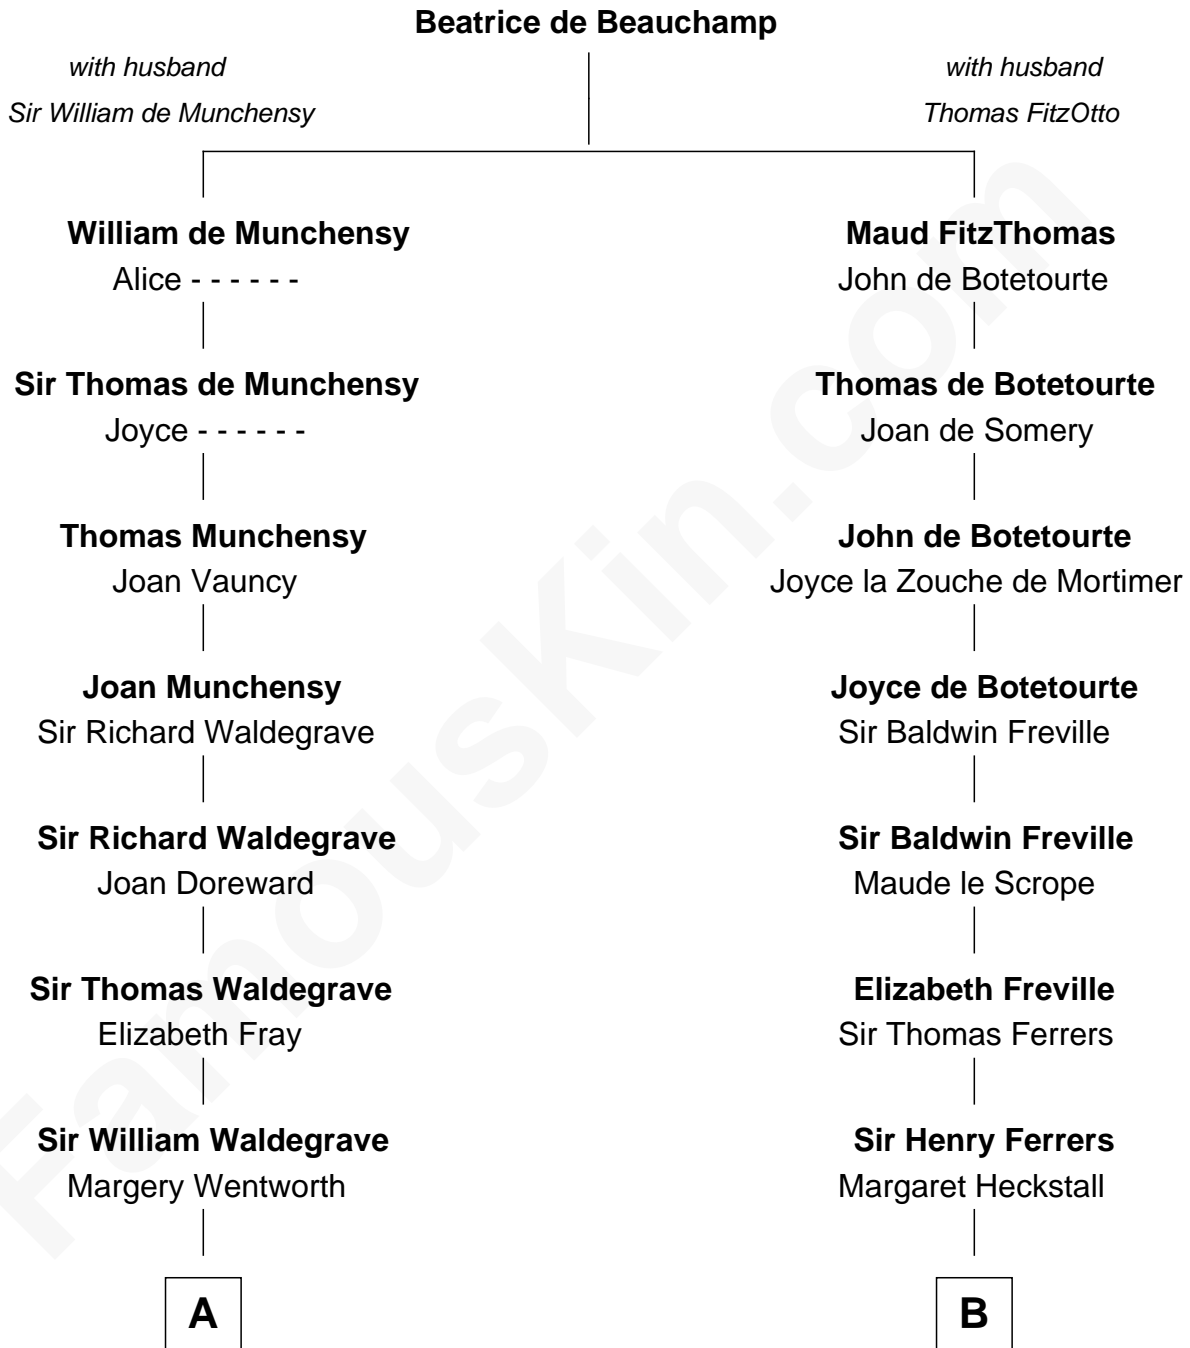

FamousKin.com
Relationship Chart of
Jake Gyllenhaal
Movie Actor

11th cousin 10 times removed of
Edmund Waller
English Poet and Politician

C

Anders Leonard Gyllenhaal

Selma Amanda Nelson

Leonard Ephraim Gyllenhaal

Philo Pendleton

Hugh Anders Gyllenhaal

Virginia Lowrie Childs

Stephen Roark Gyllenhaal

Naomi Achs

Jake Gyllenhaal

Movie Actor

FamousKin.com