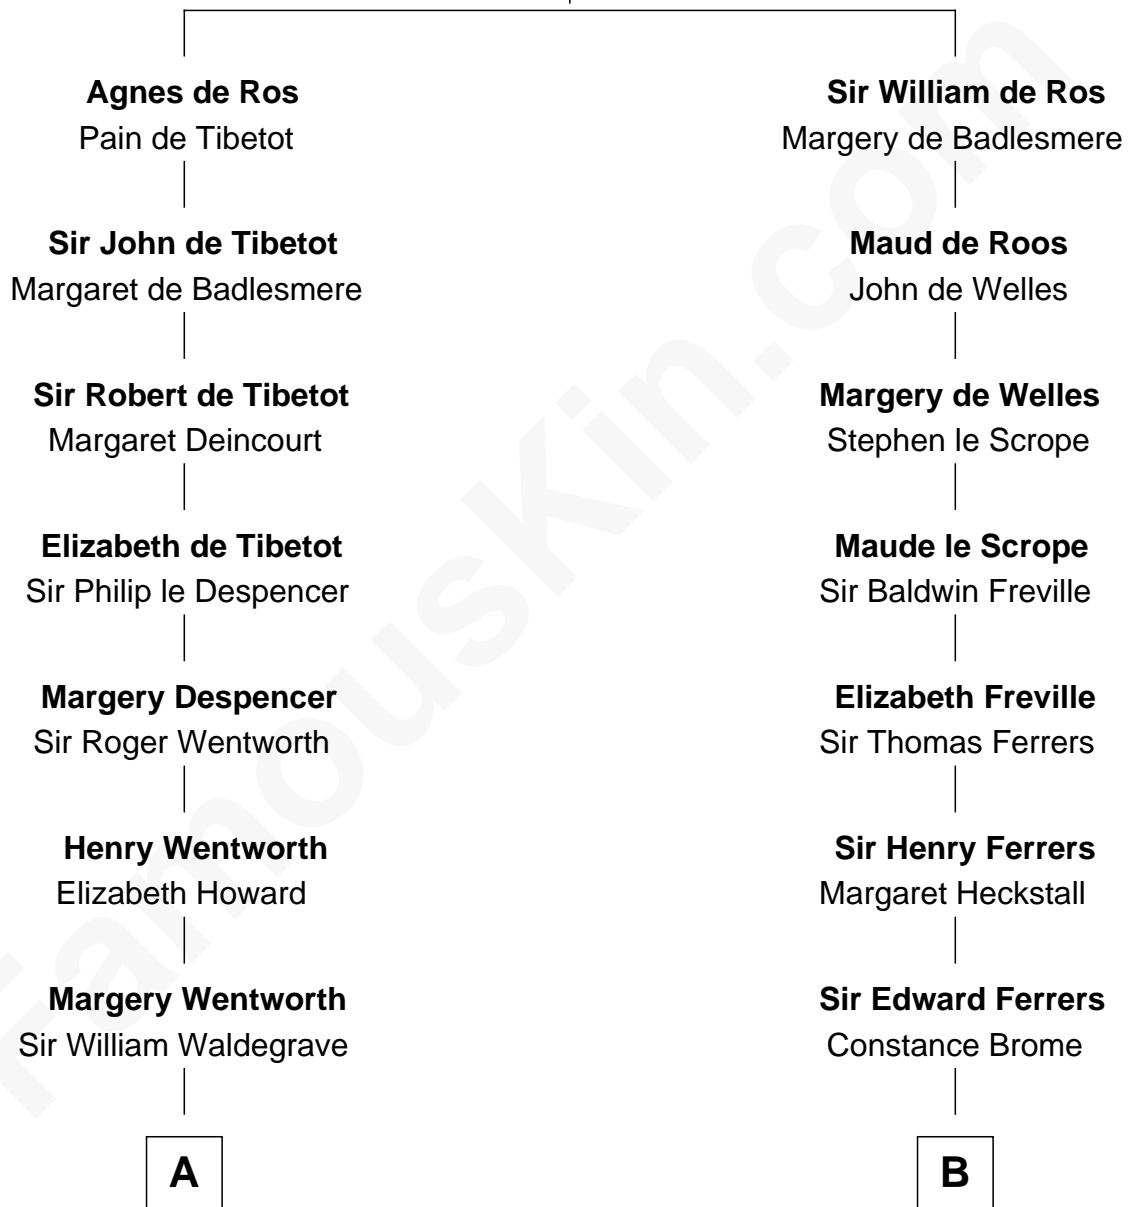

FamousKin.com Relationship Chart of

Jake Gyllenhaal

Movie Actor

10th cousin 11 times removed of

Edmund Waller

English Poet and Politician

William de Ros

Maude de Vaux

C

Anders Leonard Gyllenhaal

Selma Amanda Nelson

Leonard Ephraim Gyllenhaal

Philo Pendleton

Hugh Anders Gyllenhaal

Virginia Lowrie Childs

Stephen Roark Gyllenhaal