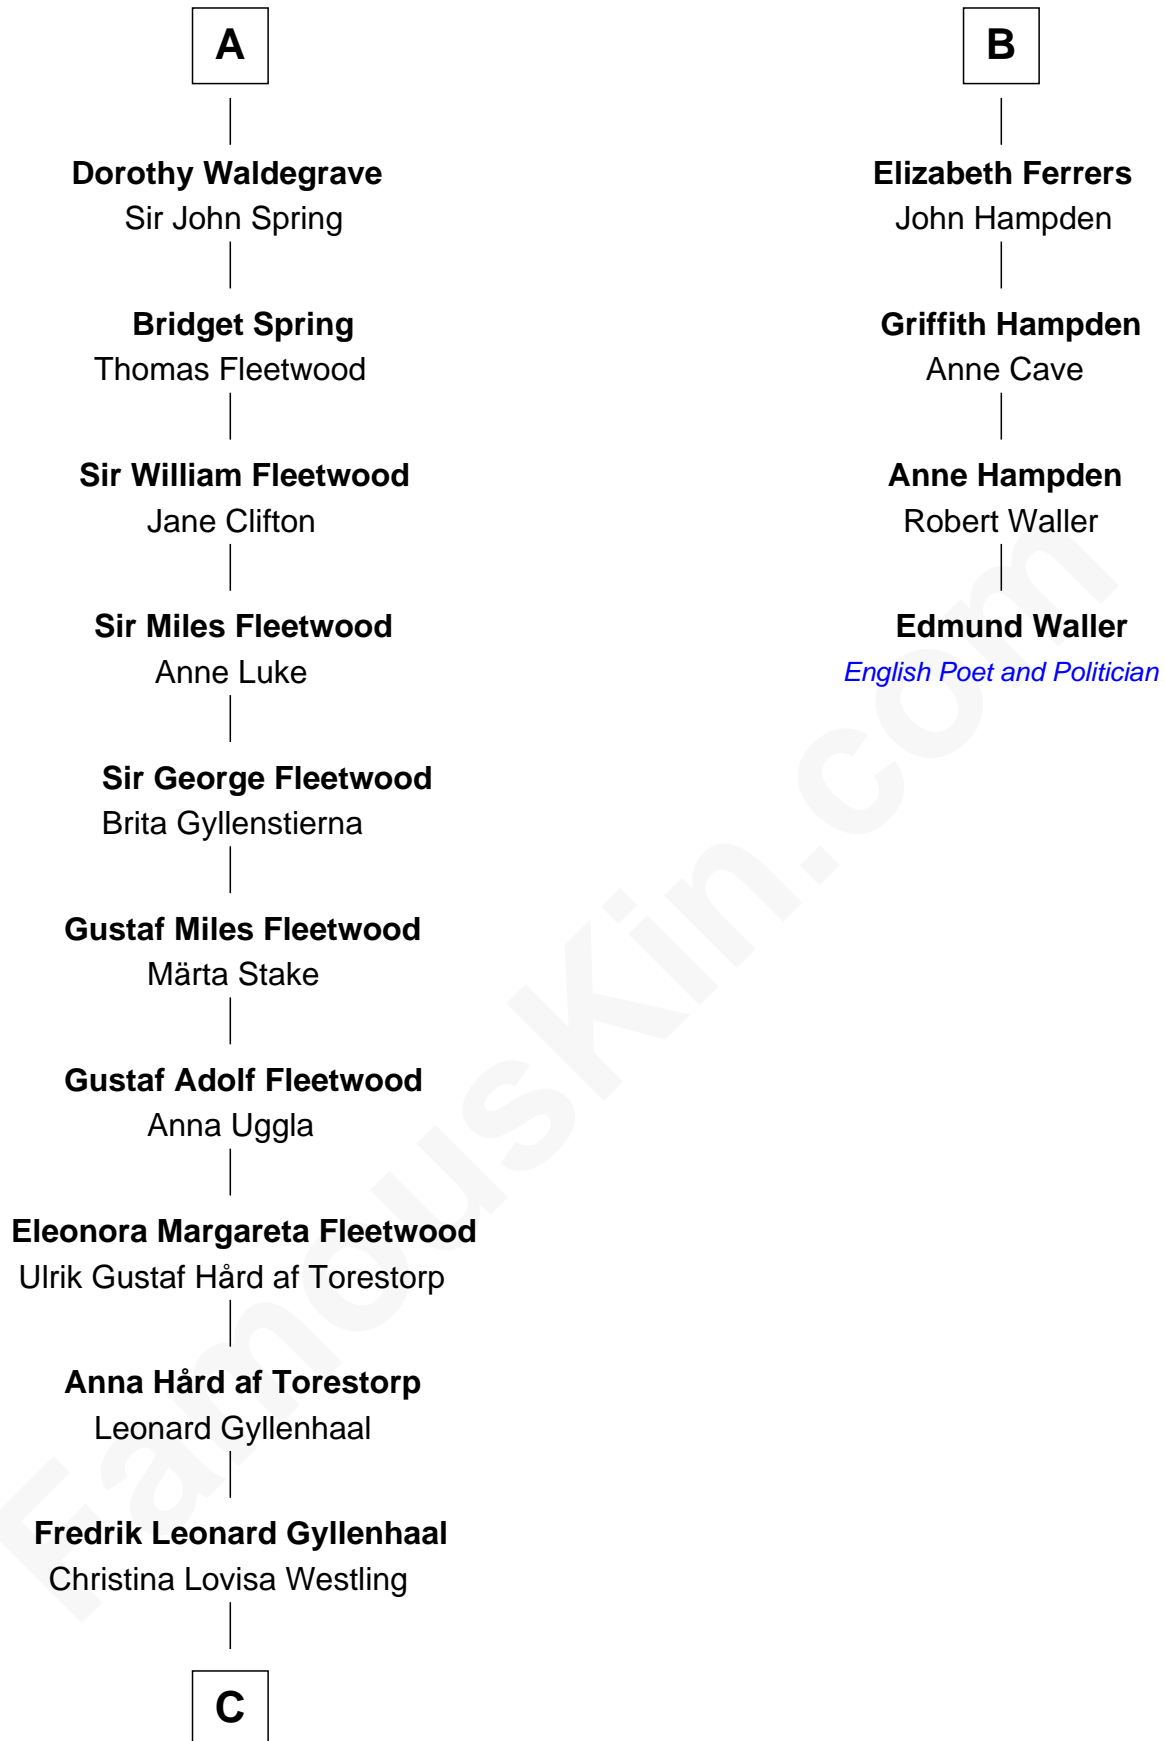

FamousKin.com Relationship Chart of

Jake Gyllenhaal

Movie Actor

10th cousin 11 times removed of

Edmund Waller

English Poet and Politician

William de Ros

Maude de Vaux

C

Anders Leonard Gyllenhaal

Selma Amanda Nelson

Leonard Ephraim Gyllenhaal

Philo Pendleton

Hugh Anders Gyllenhaal

Virginia Lowrie Childs

Stephen Roark Gyllenhaal