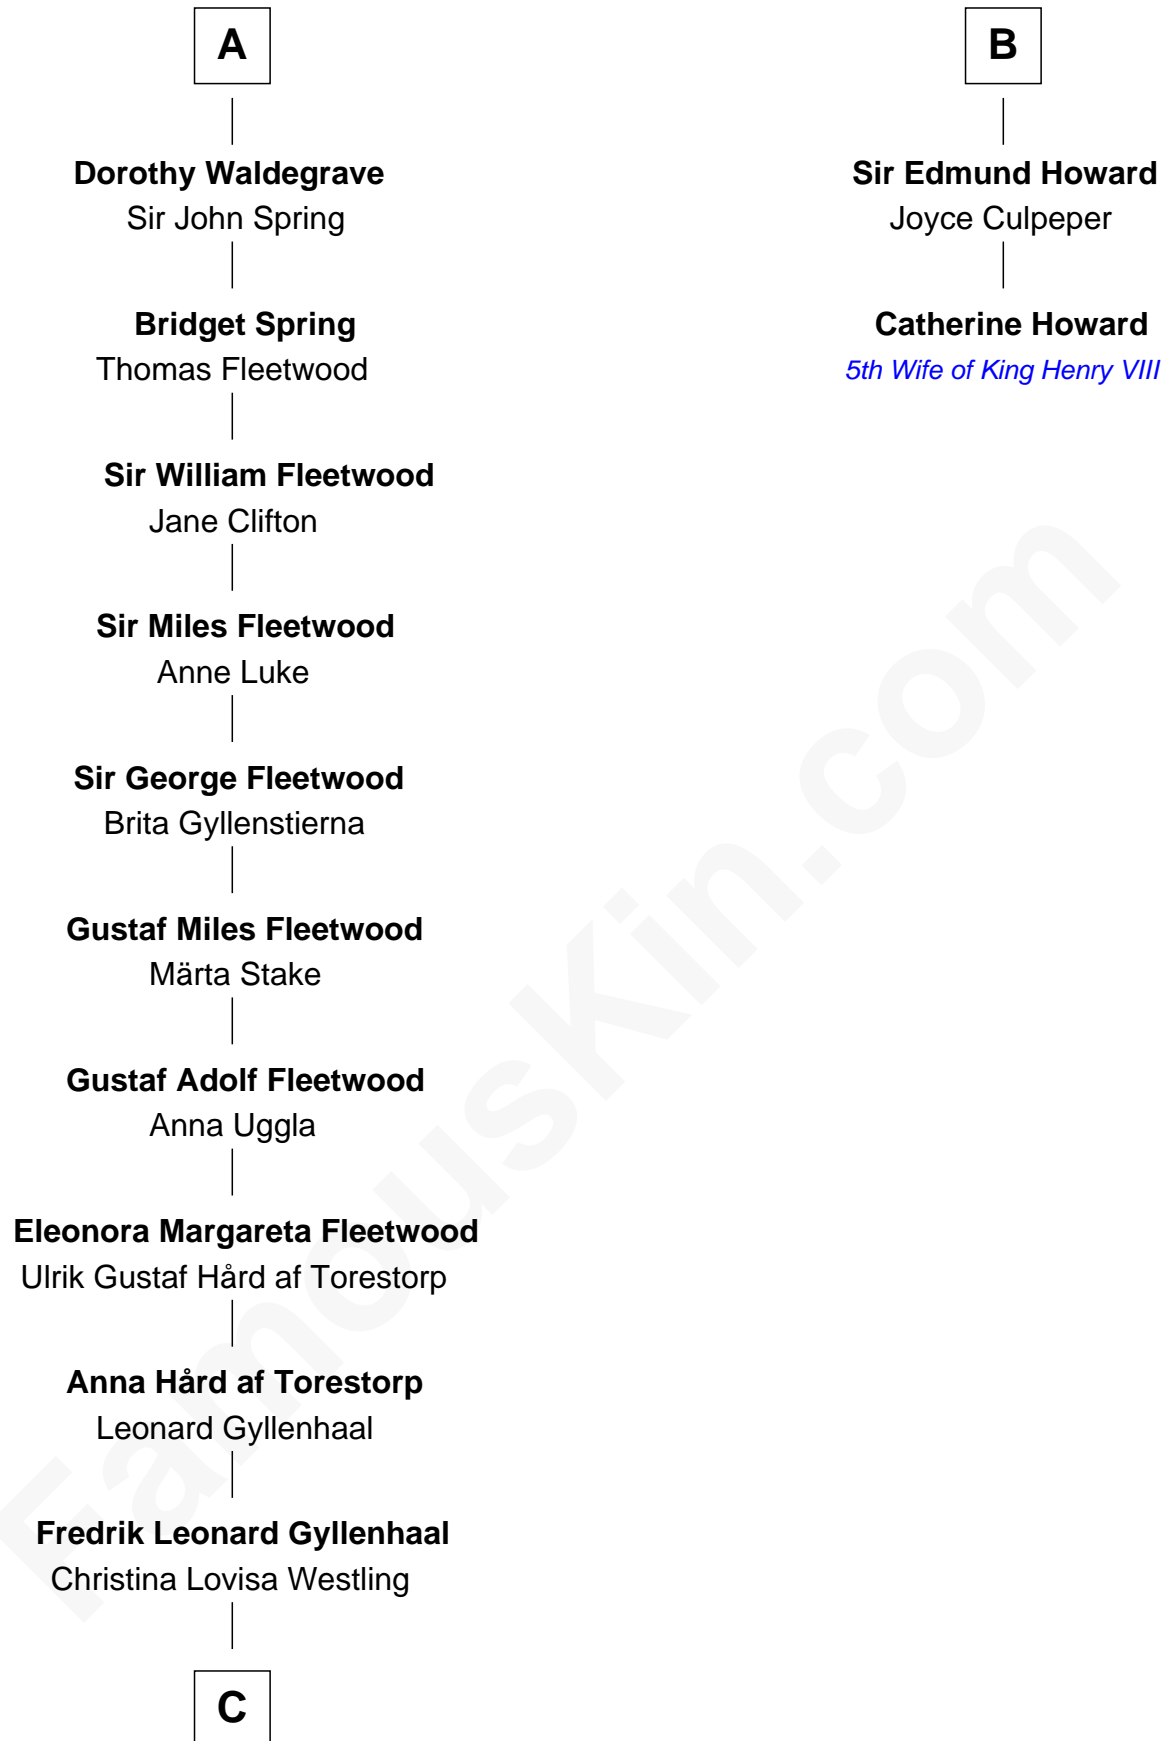

FamousKin.com
Relationship Chart of
Jake Gyllenhaal
Movie Actor

8th cousin 13 times removed of
Catherine Howard
5th Wife of King Henry VIII

C

Anders Leonard Gyllenhaal

Selma Amanda Nelson

Leonard Ephraim Gyllenhaal