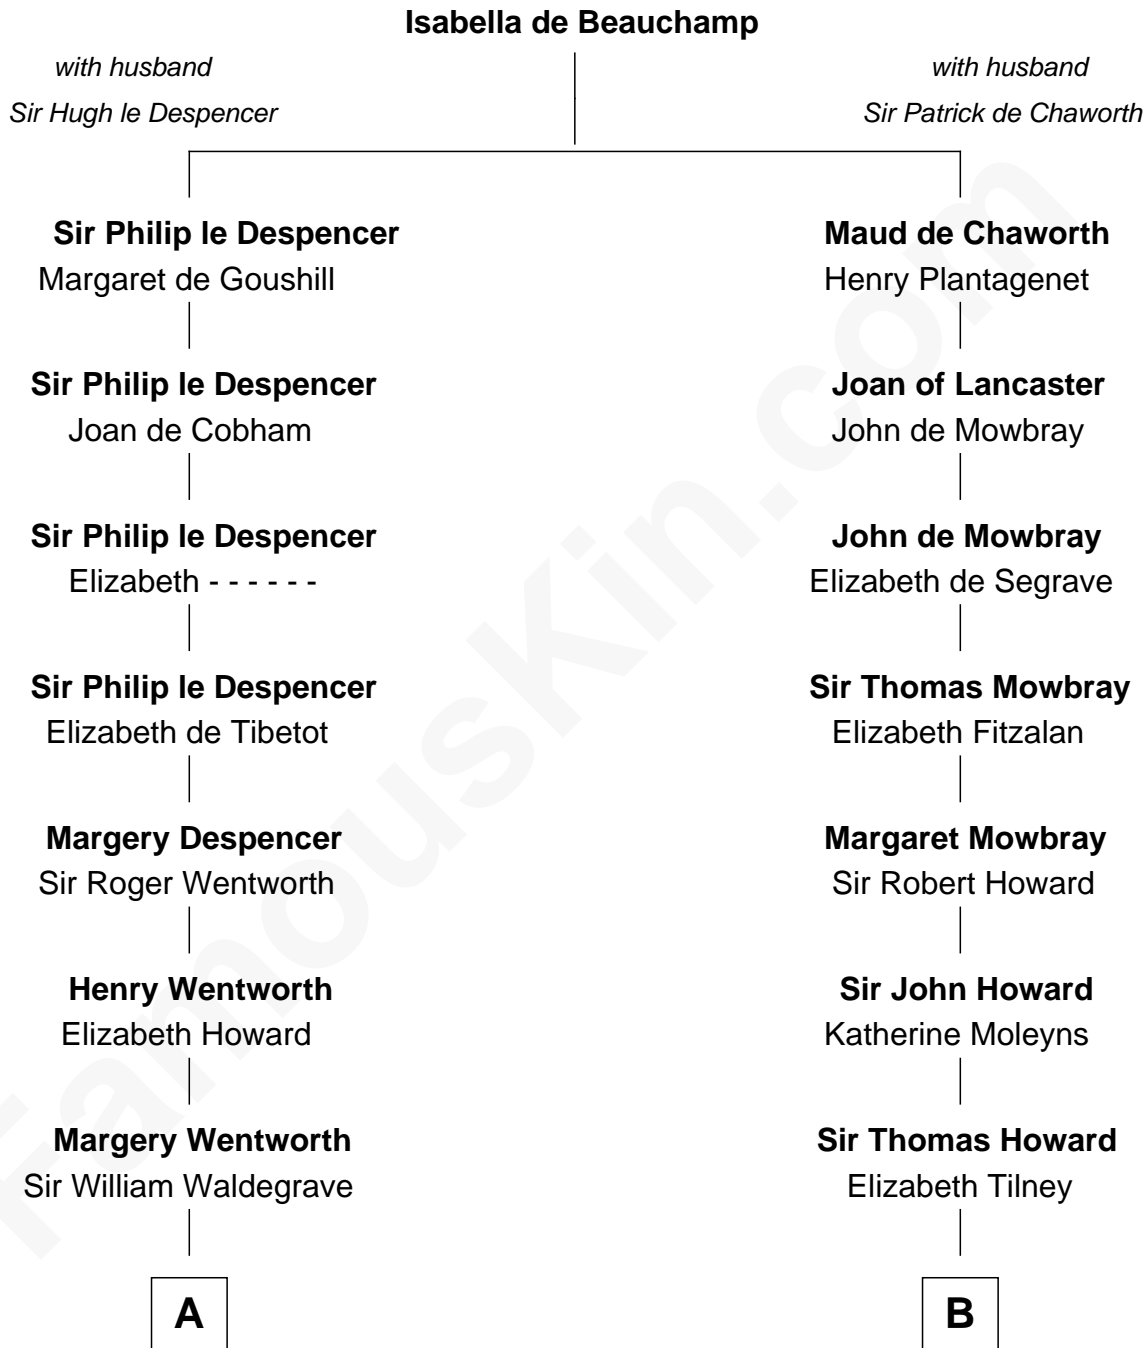

FamousKin.com
Relationship Chart of
Jake Gyllenhaal
Movie Actor

8th cousin 13 times removed of
Catherine Howard
5th Wife of King Henry VIII

C

Anders Leonard Gyllenhaal

Selma Amanda Nelson

Leonard Ephraim Gyllenhaal