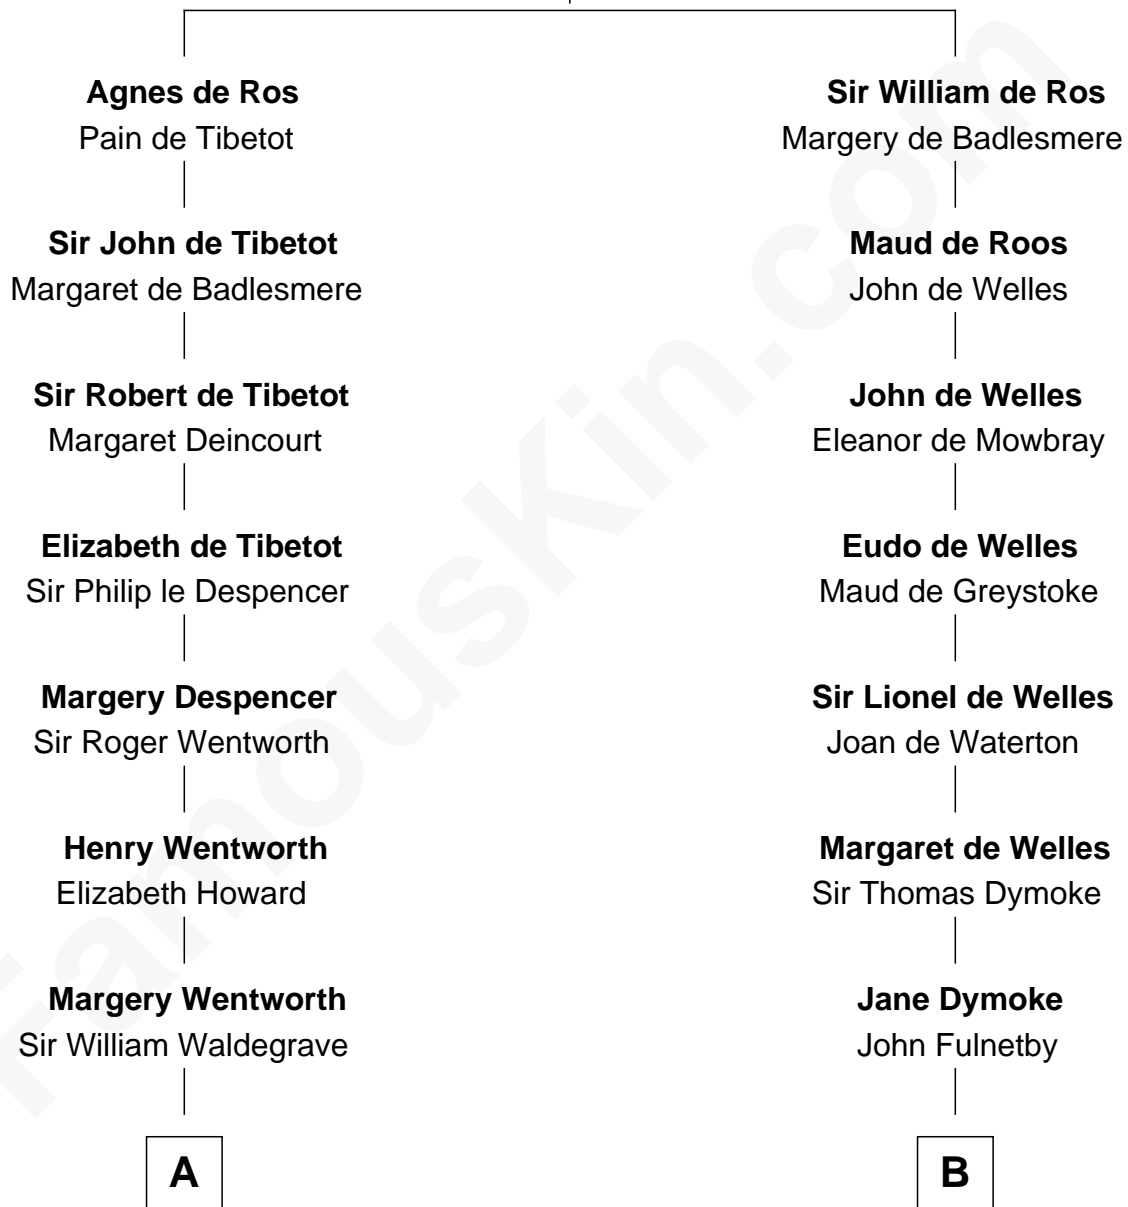

FamousKin.com Relationship Chart of

Jake Gyllenhaal

Movie Actor

17th cousin 4 times removed of

Ralph Waldo Emerson

American Poet

William de Ros
Maude de Vaux

C

Anders Leonard Gyllenhaal

Selma Amanda Nelson

Leonard Ephraim Gyllenhaal

Philo Pendleton

Hugh Anders Gyllenhaal

Virginia Lowrie Childs

Stephen Roark Gyllenhaal

Naomi Achs